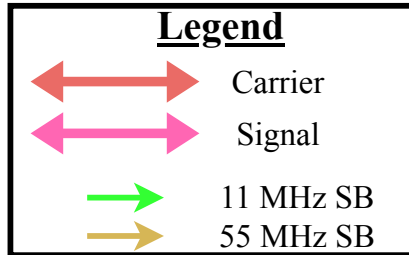

Input field spectrum (\approx LO).

Transmission to AS port by simple Michelson (air BHD config).

Transmission to AS port by DRFPMI (RSE, aLIGO config).

Transmission to AS port by DRFPMI (ESR ~ Ponderomotive Sqz config).