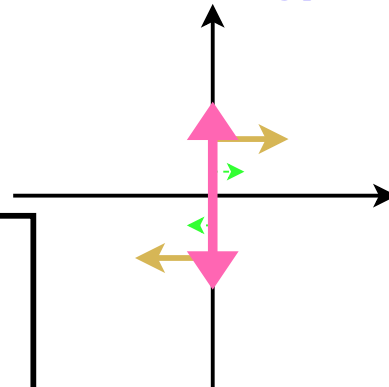

Input field spectrum (\approx LO).

Transmission to AS port by simple Michelson (air BHD config).

Transmission to AS port by DRFPMI (RSE, aLIGO config).

Transmission to AS port by DRFPMI (ESR ~ Ponderomotive Sqz config).