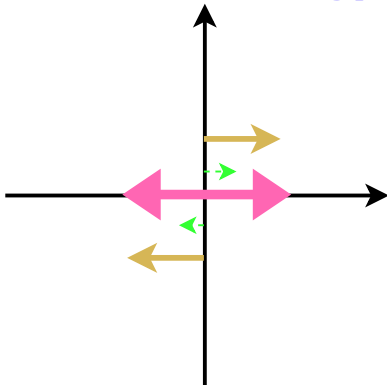

Input field spectrum (\approx LO).

Transmission to AS port by simple Michelson (air BHD config).

Transmission to AS port by DRFPMI (RSE, aLIGO config).

Transmission to AS port by DRFPMI (ESR ~ Ponderomotive Sqz config).