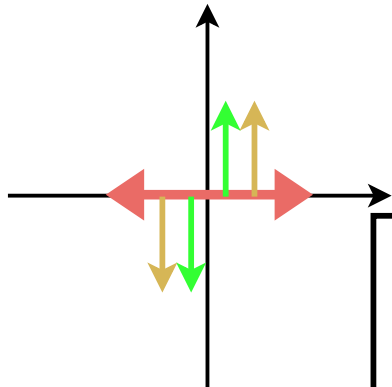

Input field spectrum (\approx LO).

Transmission to AS port by simple Michelson (air BHD config).

Transmission to AS port by DRFPMI (RSE, aLIGO config).

Transmission to AS port by DRFPMI (ESR ~ Ponderomotive Sqz config).