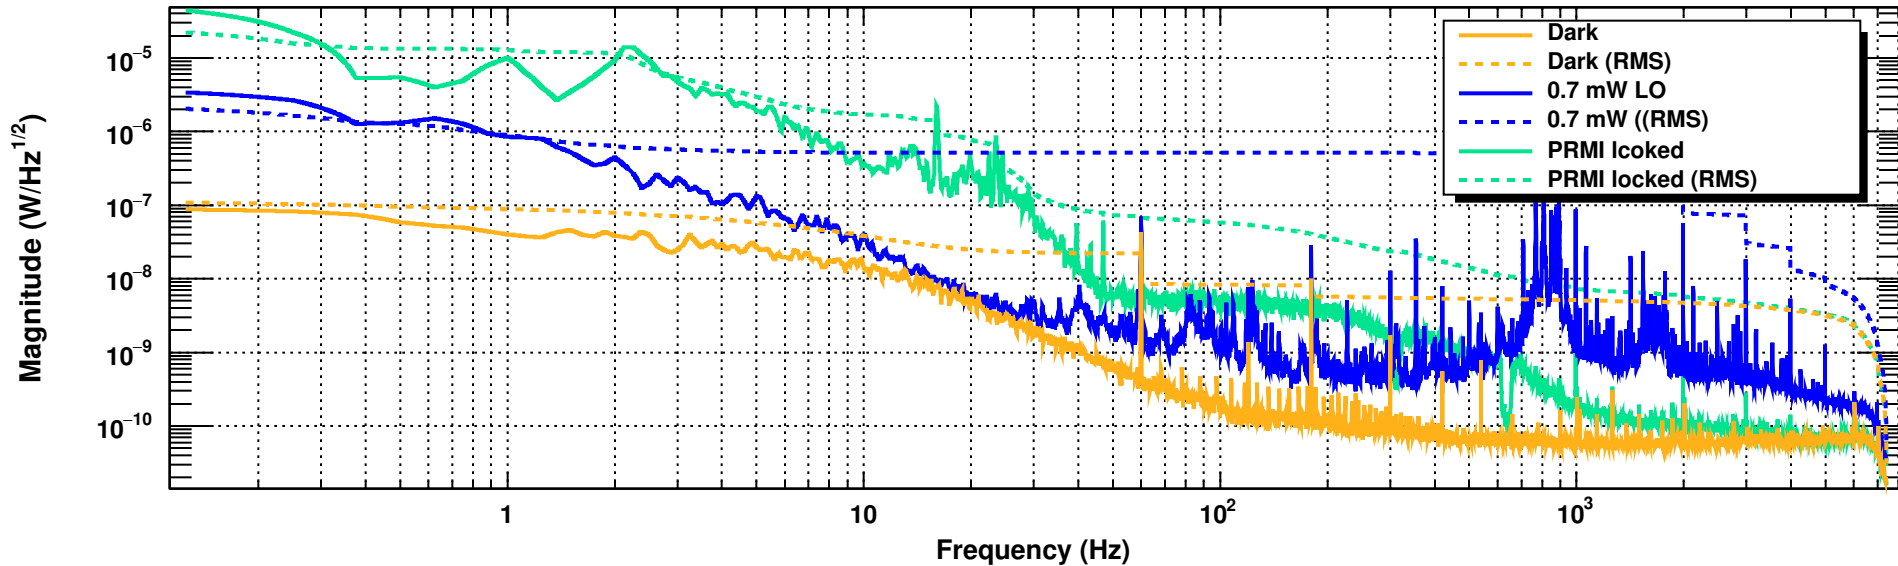

DCPD SUM

*T0=21/08/2020 23:22:26

*Avg=14/Bin=5L

BW=0.187493

DCPD Null

*T0=21/08/2020 23:22:26

*Avg=14/Bin=5L

BW=0.187493