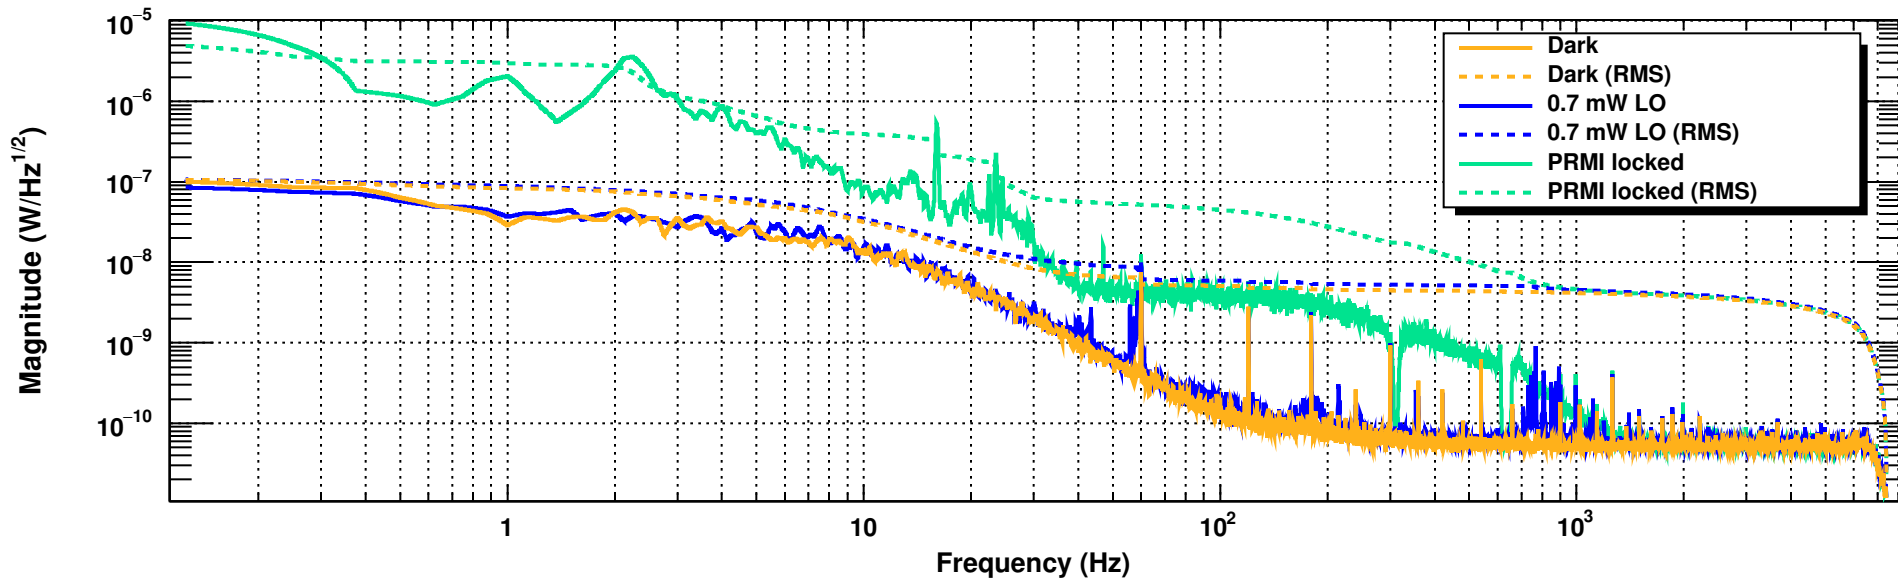

DCPD SUM

*T0=21/08/2020 23:22:26

*Avg=14/Bin=5L

BW=0.187493

DCPD Null

*T0=21/08/2020 23:22:26

*Avg=14/Bin=5L

BW=0.187493