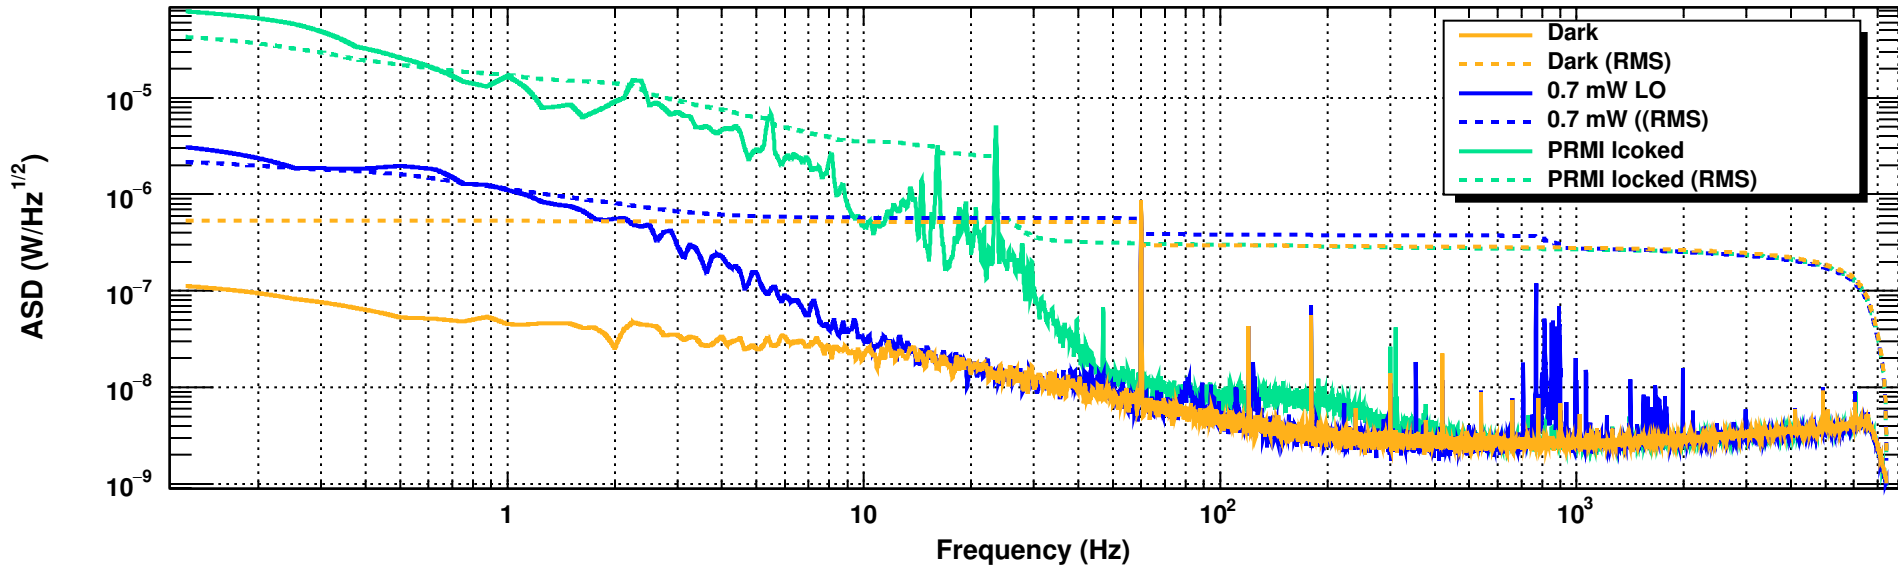

DCPD SUM

*T0=10/08/2020 21:16:38

*Avg=1/Bin=5L

BW=0.187493

DCPD Null

*T0=10/08/2020 21:16:38

*Avg=1/Bin=5L

BW=0.187493