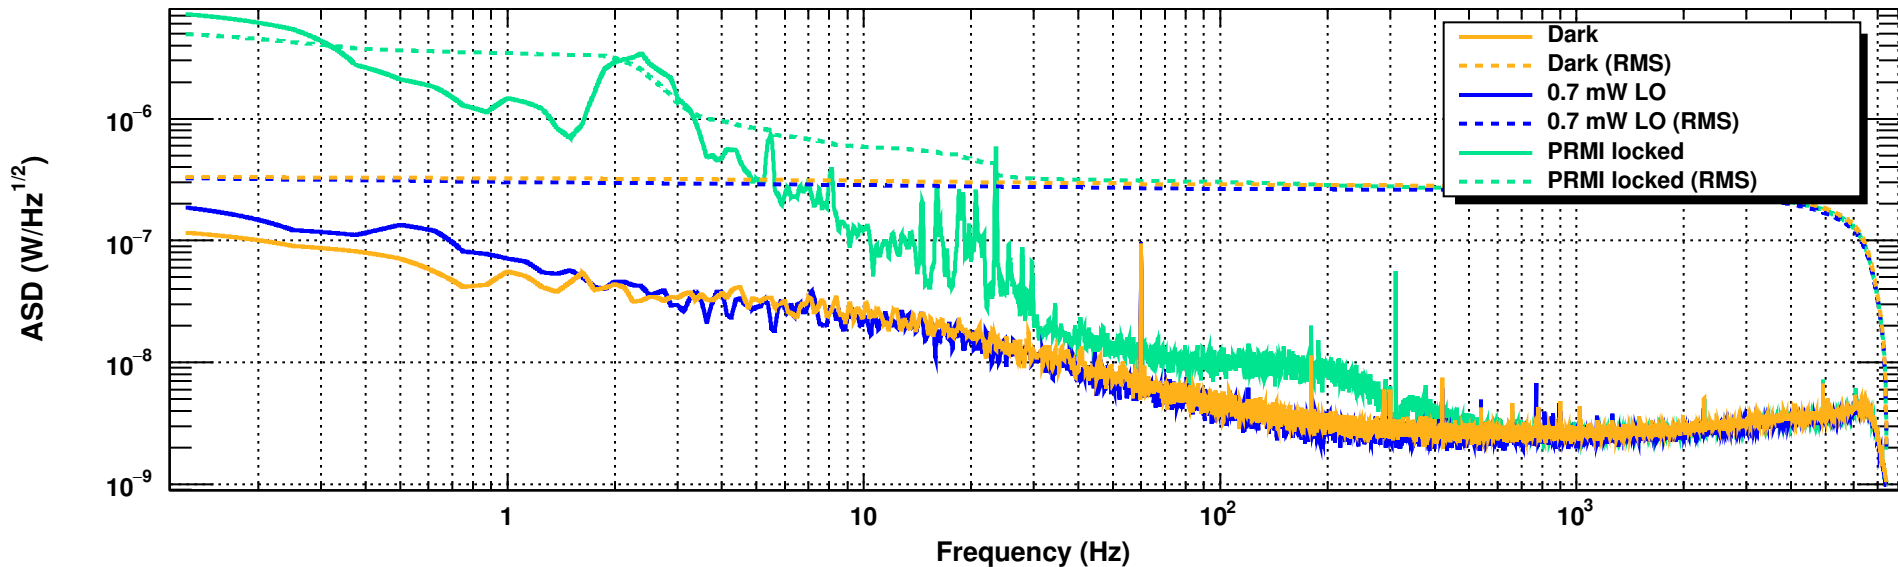

DCPD SUM

*T0=10/08/2020 21:16:38

*Avg=1/Bin=5L

BW=0.187493

DCPD Null

*T0=10/08/2020 21:16:38

*Avg=1/Bin=5L

BW=0.187493