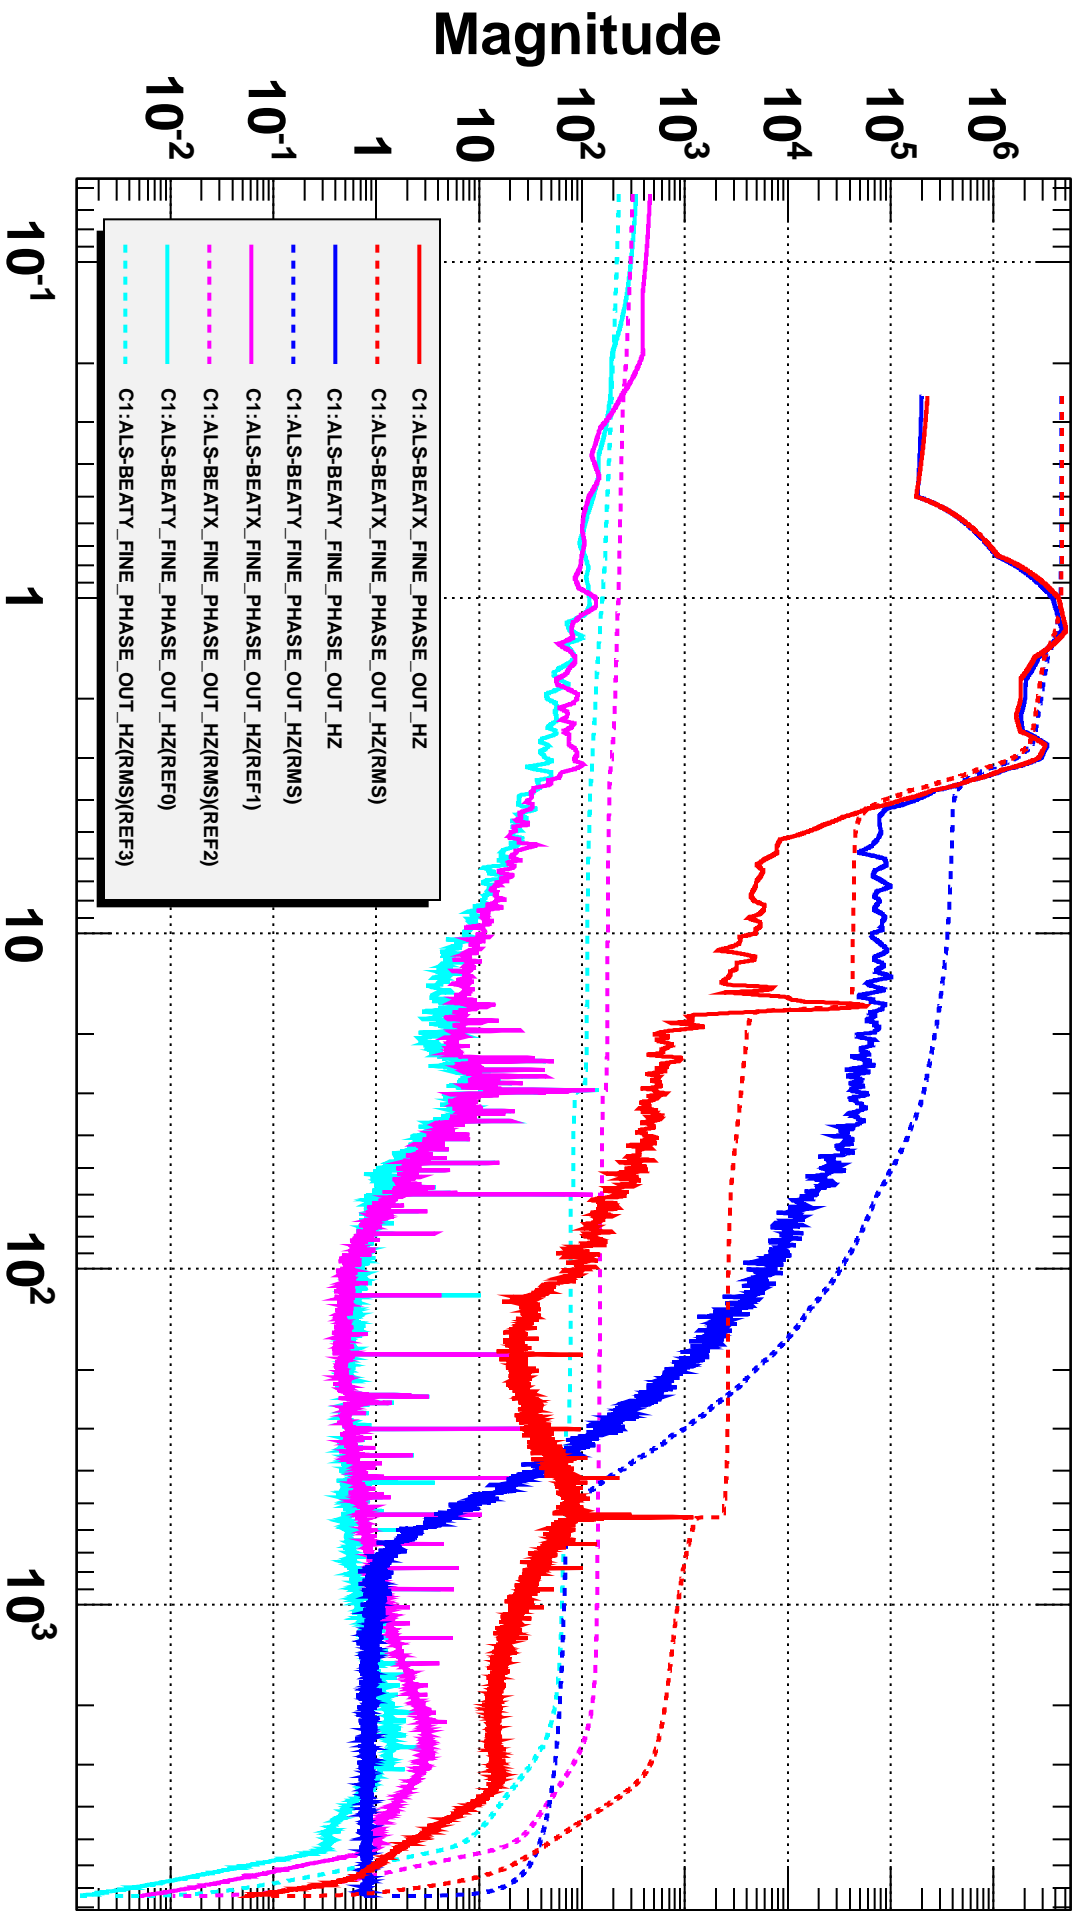

Power spectrum

*T0=18/08/2015 08:51:54

*Avg=2090/Bin=11L

*BW=0.0937422