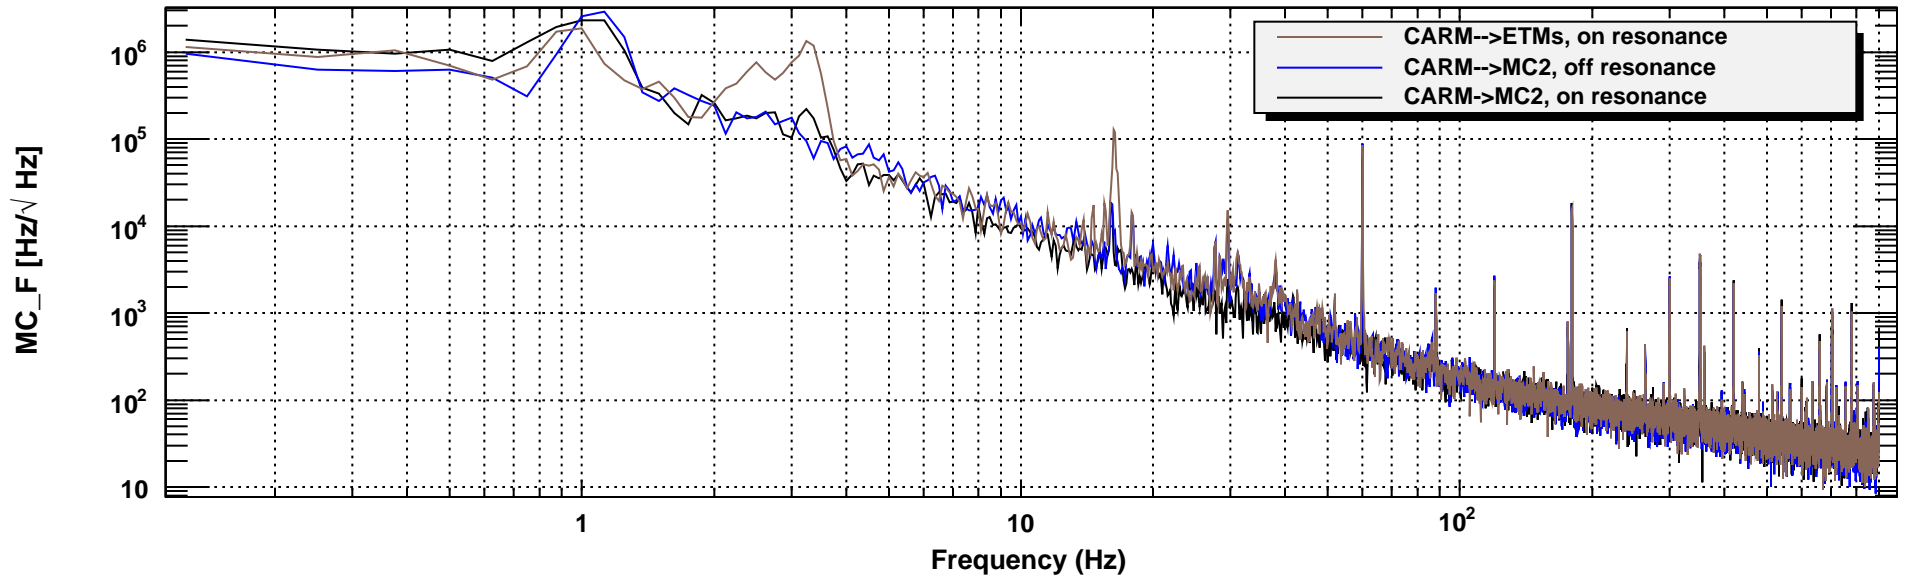

Power spectrum

*T0=04/02/2020 08:46:00

Avg=5

BW=0.187499

Power spectrum

*T0=04/02/2020 08:46:00

Avg=5

BW=0.187499