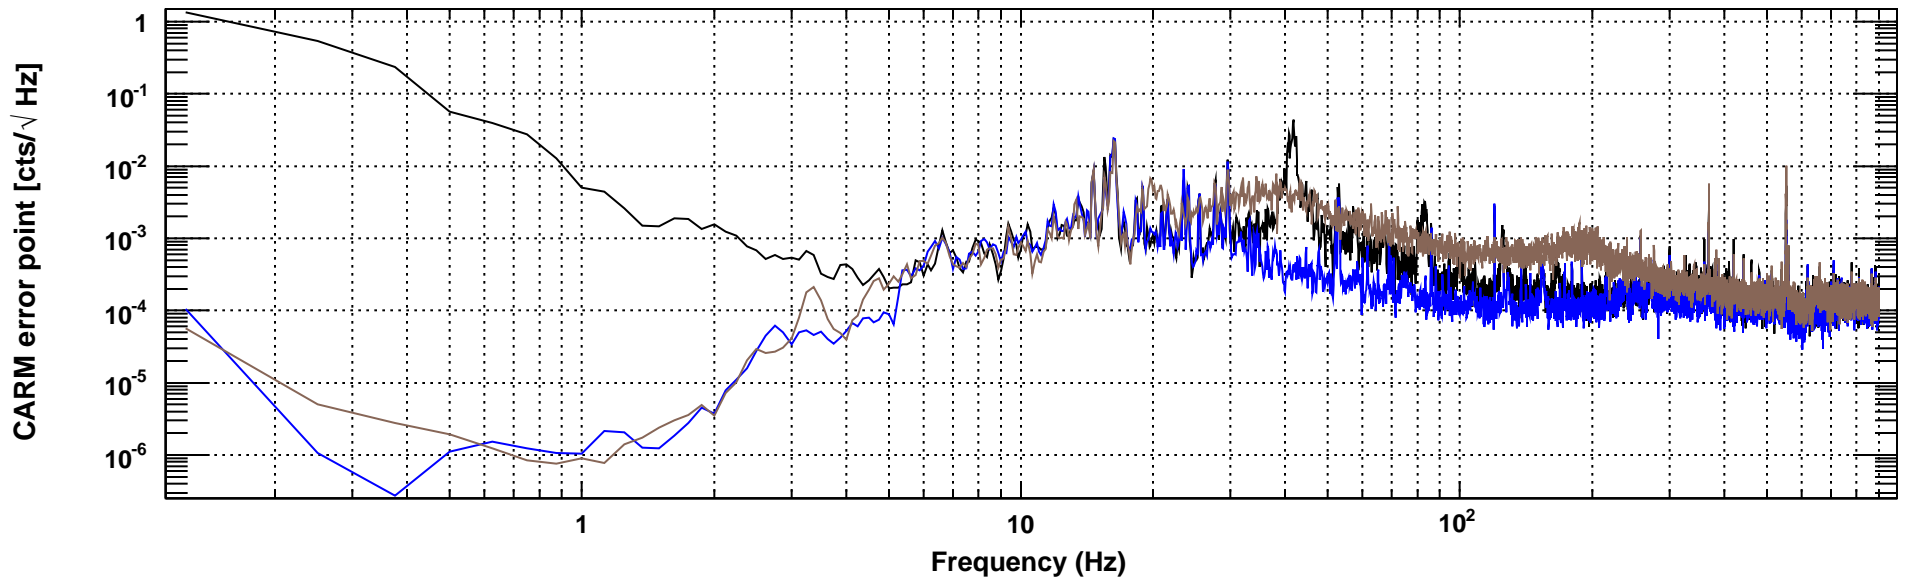

Power spectrum

*T0=04/02/2020 08:46:00

Avg=5

BW=0.187499

Power spectrum

*T0=04/02/2020 08:46:00

Avg=5

BW=0.187499