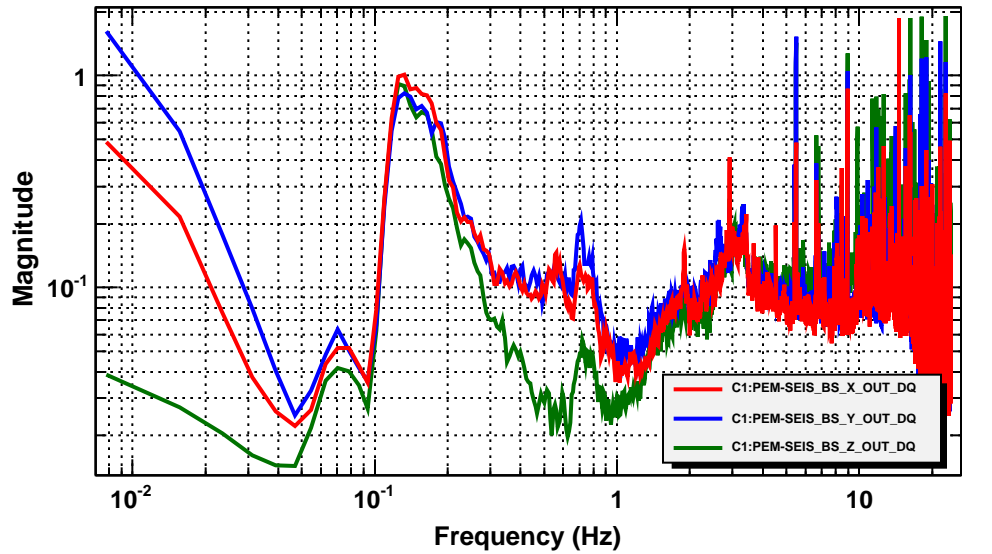

Power spectrum

T0=08/12/2019 04:10:00 Avg=40 BW=0.0117187

Power spectrum

T0=08/12/2019 04:10:00 Avg=40 BW=0.0117187

Power spectrum

T0=08/12/2019 04:10:00 Avg=40 BW=0.0117187

Coherence

T0=08/12/2019 04:10:00 Avg=40 BW=0.0117187