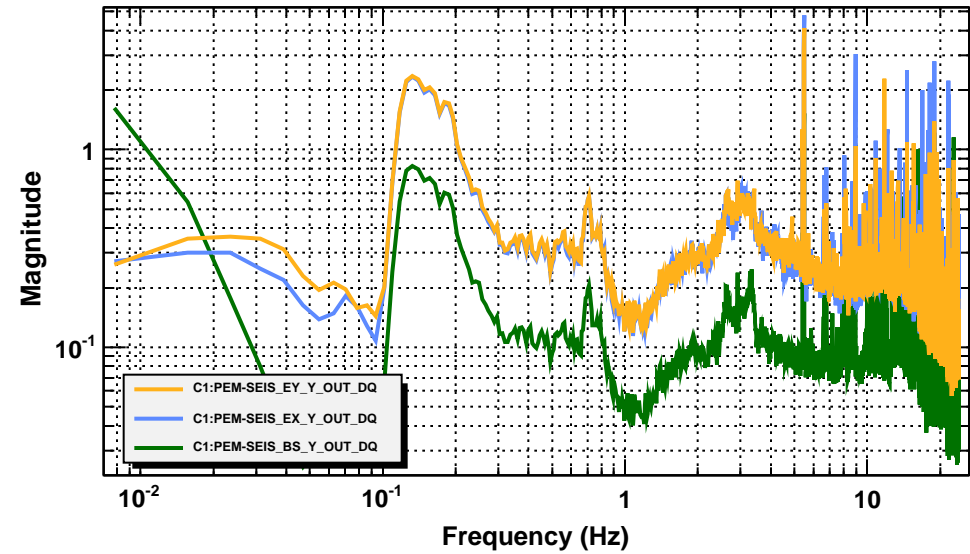

Power spectrum

T0=08/12/2019 04:10:00 Avg=40 BW=0.0117187

Power spectrum

T0=08/12/2019 04:10:00 Avg=40 BW=0.0117187

Power spectrum

T0=08/12/2019 04:10:00 Avg=40 BW=0.0117187

Coherence

T0=08/12/2019 04:10:00 Avg=40 BW=0.0117187