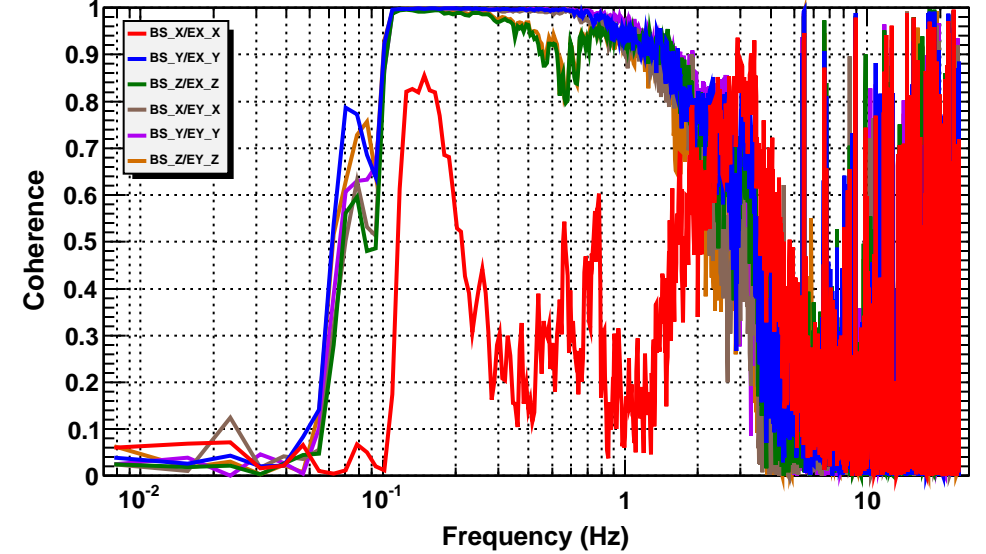

Power spectrum

T0=08/12/2019 04:10:00 Avg=40 BW=0.0117187

Power spectrum

T0=08/12/2019 04:10:00 Avg=40 BW=0.0117187

Power spectrum

T0=08/12/2019 04:10:00 Avg=40 BW=0.0117187

Coherence

T0=08/12/2019 04:10:00 Avg=40 BW=0.0117187