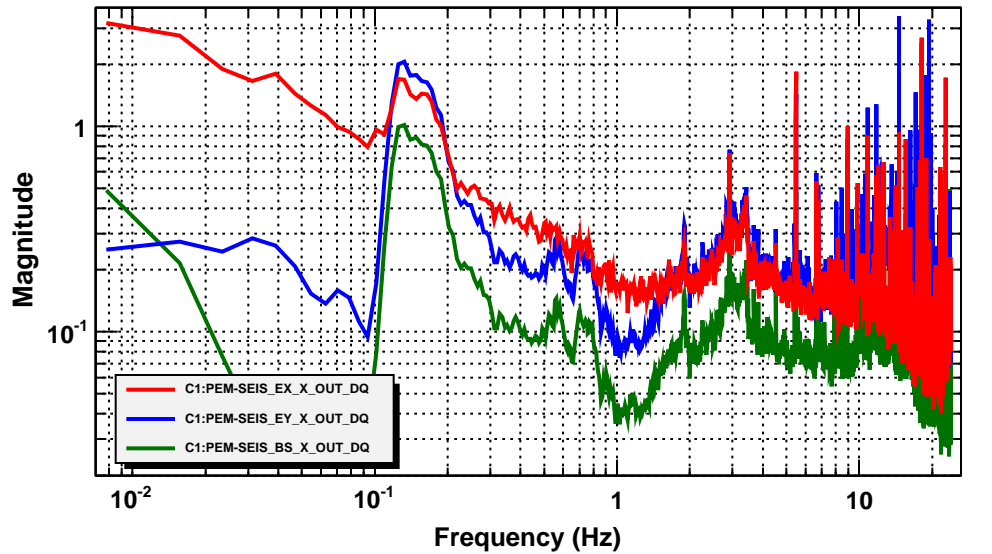

Power spectrum

T0=08/12/2019 04:10:00 Avg=40 BW=0.0117187

Power spectrum

T0=08/12/2019 04:10:00 Avg=40 BW=0.0117187

Power spectrum

T0=08/12/2019 04:10:00 Avg=40 BW=0.0117187

Coherence

T0=08/12/2019 04:10:00 Avg=40 BW=0.0117187