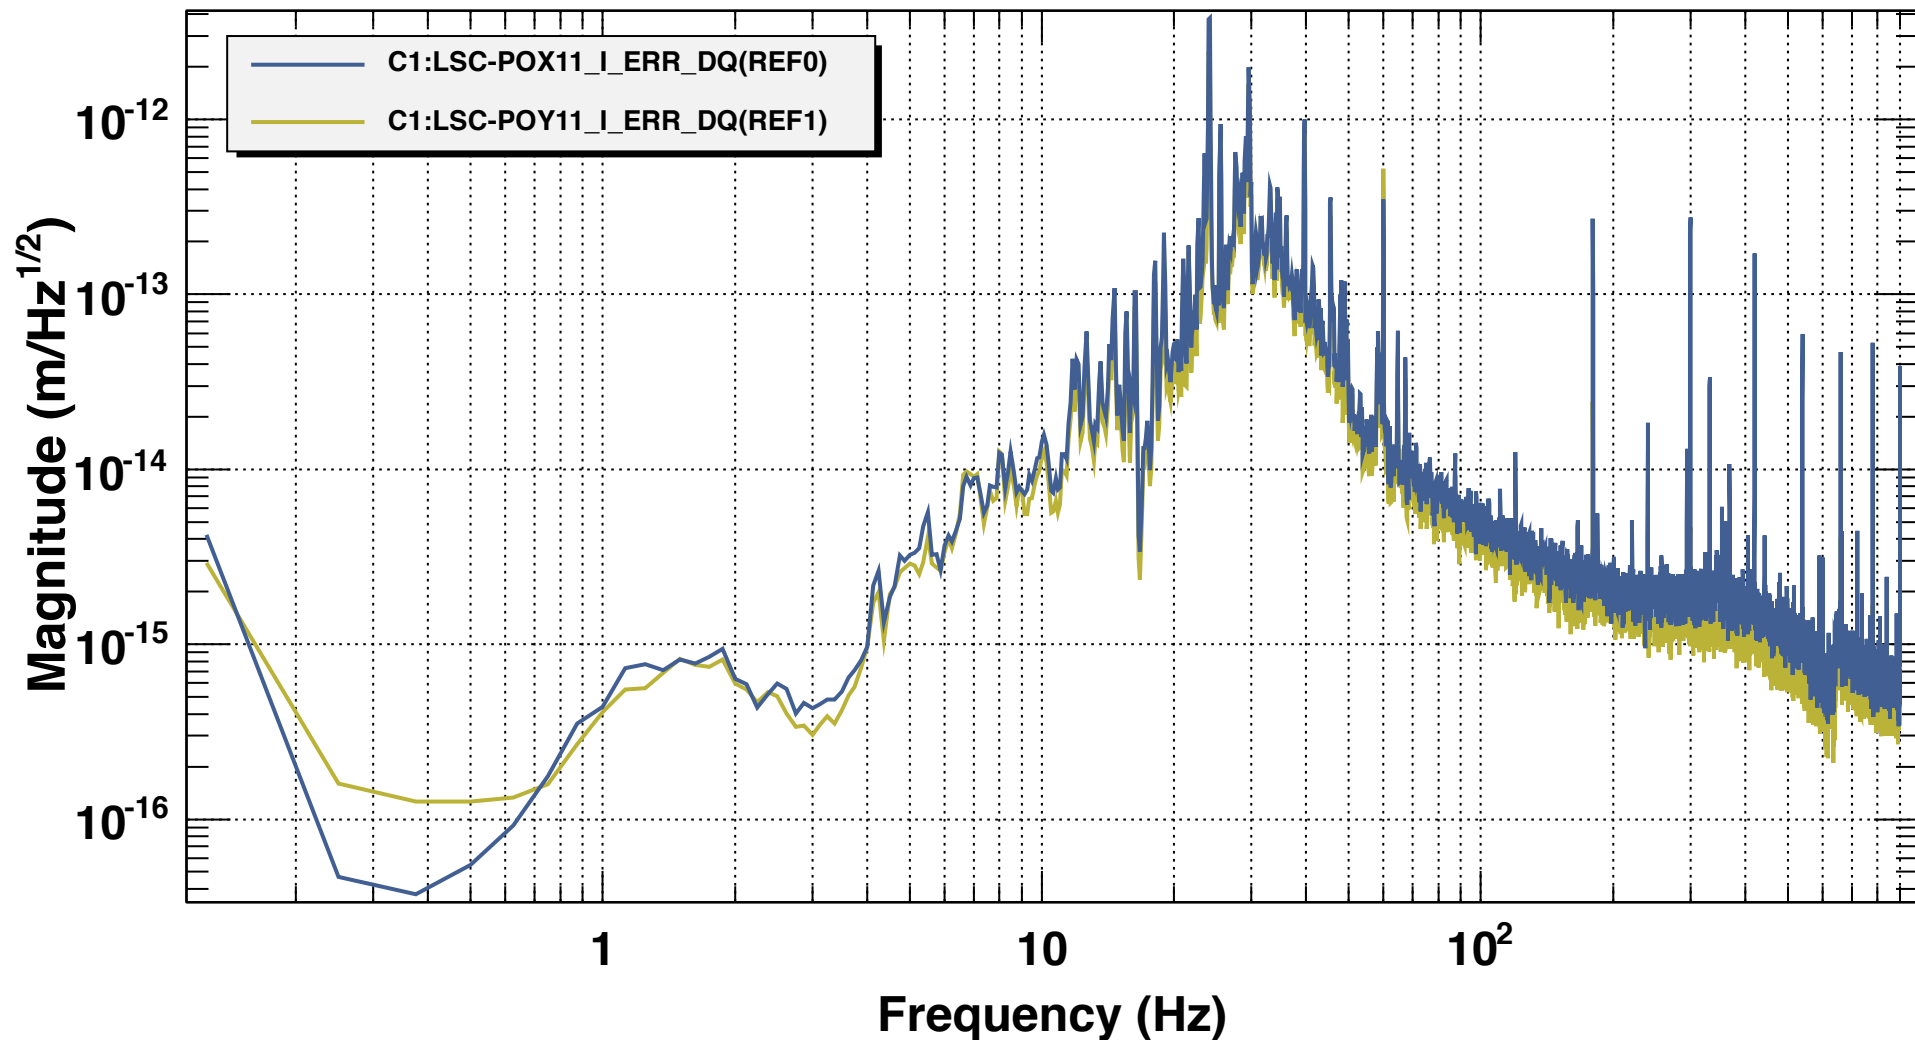

Sensor noise in POX/POY lock

T0=26/11/2019 08:01:42

Avg=1

BW=0.187499