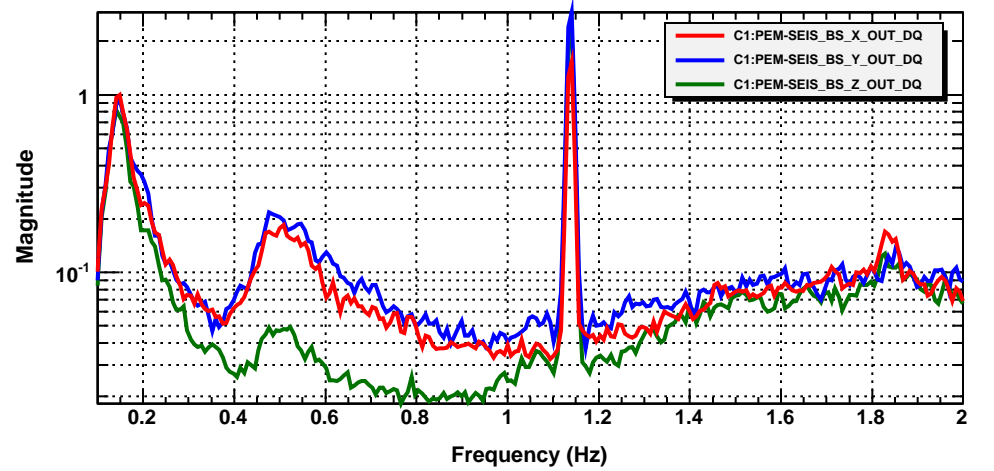

Power spectrum

T0=14/11/2019 06:21:00 Avg=36 BW=0.0117187

Power spectrum

T0=14/11/2019 06:21:00 Avg=36 BW=0.0117187

Power spectrum

T0=14/11/2019 06:21:00 Avg=36 BW=0.0117187

Coherence

T0=14/11/2019 06:21:00 Avg=36 BW=0.0117187