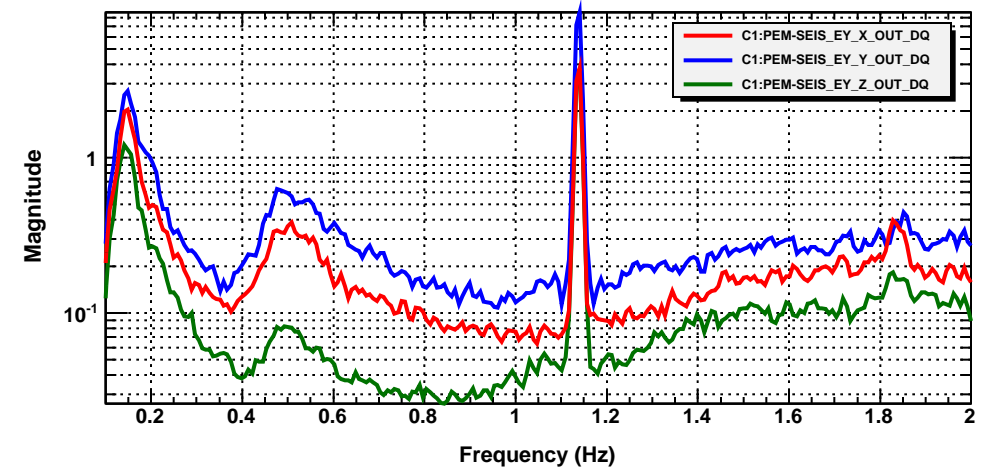

Power spectrum

T0=14/11/2019 06:21:00 Avg=36 BW=0.0117187

Power spectrum

T0=14/11/2019 06:21:00 Avg=36 BW=0.0117187

Power spectrum

T0=14/11/2019 06:21:00 Avg=36 BW=0.0117187

Coherence

T0=14/11/2019 06:21:00 Avg=36 BW=0.0117187