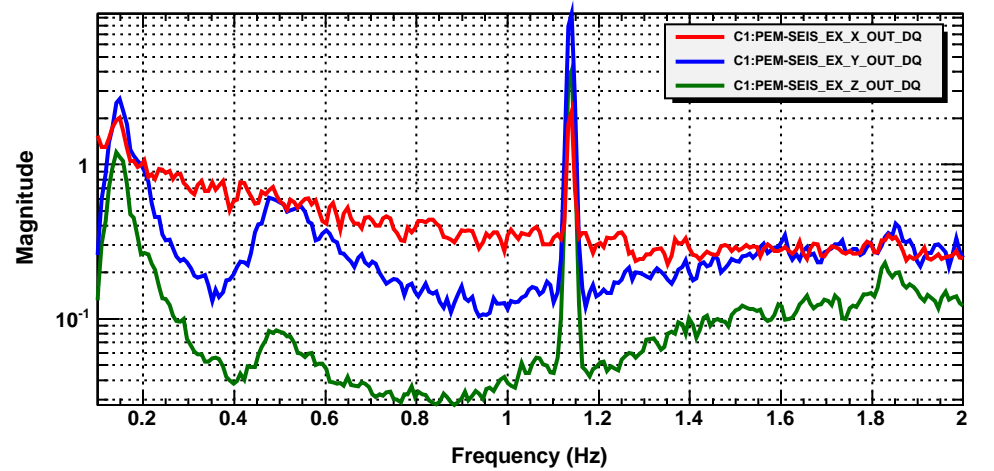

Power spectrum

T0=14/11/2019 06:21:00 Avg=36 BW=0.0117187

Power spectrum

T0=14/11/2019 06:21:00 Avg=36 BW=0.0117187

Power spectrum

T0=14/11/2019 06:21:00 Avg=36 BW=0.0117187

Coherence

T0=14/11/2019 06:21:00 Avg=36 BW=0.0117187