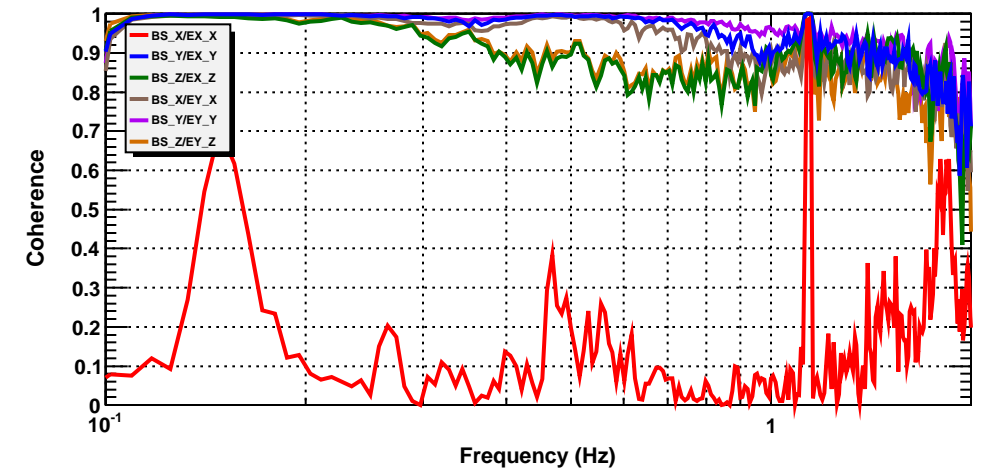

Power spectrum

T0=14/11/2019 06:21:00 Avg=36 BW=0.0117187

Power spectrum

T0=14/11/2019 06:21:00 Avg=36 BW=0.0117187

Power spectrum

T0=14/11/2019 06:21:00 Avg=36 BW=0.0117187

Coherence

T0=14/11/2019 06:21:00 Avg=36 BW=0.0117187