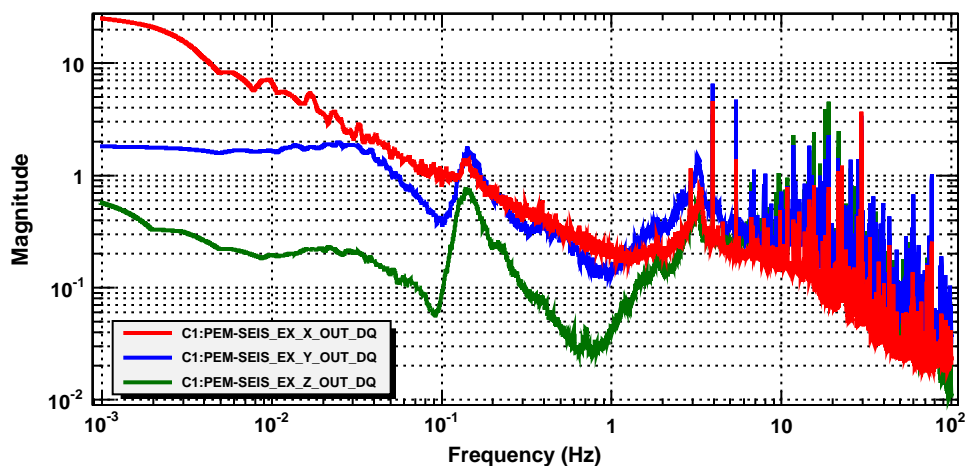

Power spectrum

T0=11/11/2019 03:30:19

Avg=100/Bin=10L

BW=0.00146472

Power spectrum

T0=11/11/2019 03:30:19

Avg=100/Bin=10L

BW=0.00146472

Power spectrum

T0=11/11/2019 03:30:19

Avg=100/Bin=10L

BW=0.00146472

Coherence

T0=11/11/2019 03:30:19

Avg=100/Bin=10L

BW=0.00146472