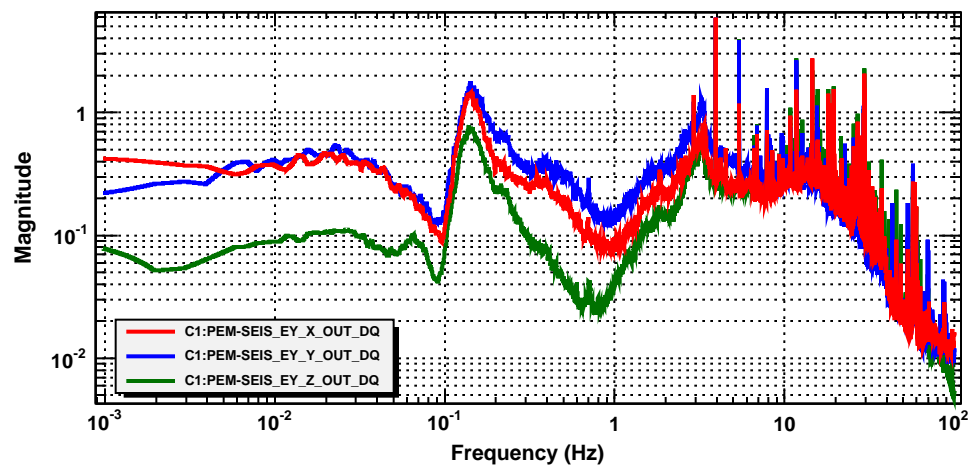

Power spectrum

T0=11/11/2019 03:30:19

Avg=100/Bin=10L

BW=0.00146472

Power spectrum

T0=11/11/2019 03:30:19

Avg=100/Bin=10L

BW=0.00146472

Power spectrum

T0=11/11/2019 03:30:19

Avg=100/Bin=10L

BW=0.00146472

Coherence

T0=11/11/2019 03:30:19

Avg=100/Bin=10L

BW=0.00146472