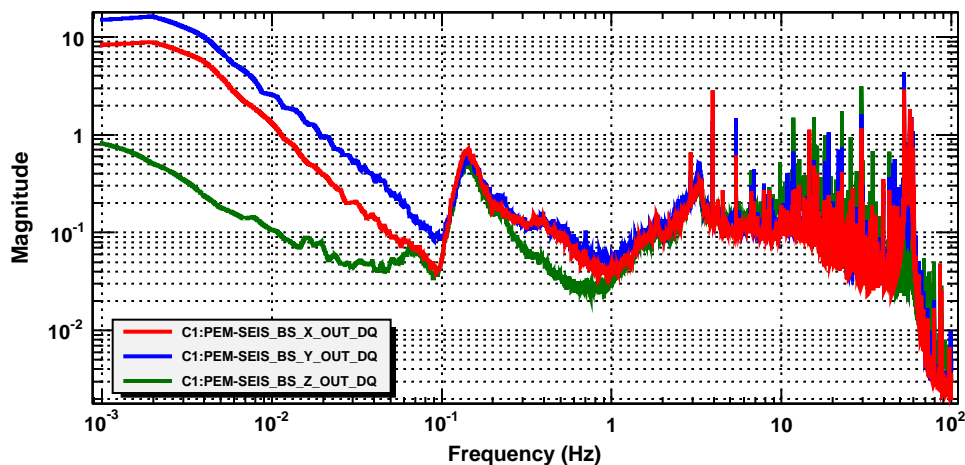

Power spectrum

T0=11/11/2019 03:30:19

Avg=100/Bin=10L

BW=0.00146472

Power spectrum

T0=11/11/2019 03:30:19

Avg=100/Bin=10L

BW=0.00146472

Power spectrum

T0=11/11/2019 03:30:19

Avg=100/Bin=10L

BW=0.00146472

Coherence

T0=11/11/2019 03:30:19

Avg=100/Bin=10L

BW=0.00146472