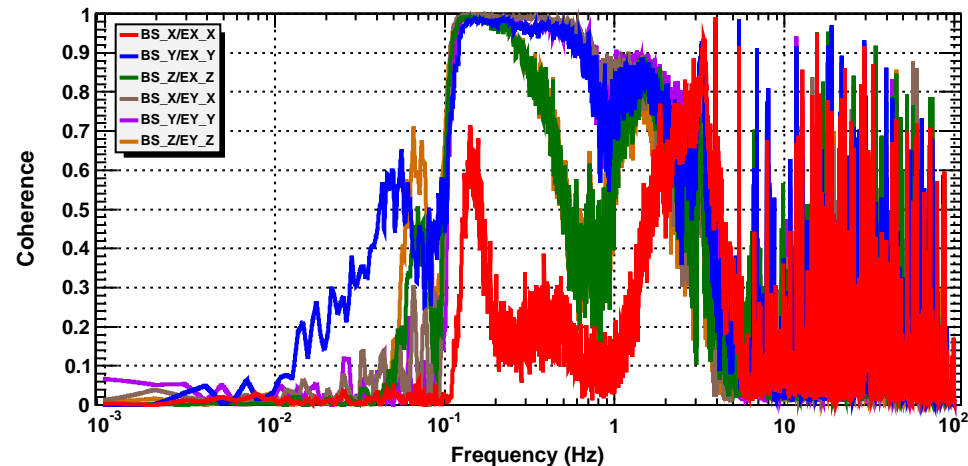

Power spectrum

T0=11/11/2019 03:30:19

Avg=100/Bin=10L

BW=0.00146472

Power spectrum

T0=11/11/2019 03:30:19

Avg=100/Bin=10L

BW=0.00146472

Power spectrum

T0=11/11/2019 03:30:19

Avg=100/Bin=10L

BW=0.00146472

Coherence

T0=11/11/2019 03:30:19

Avg=100/Bin=10L

BW=0.00146472