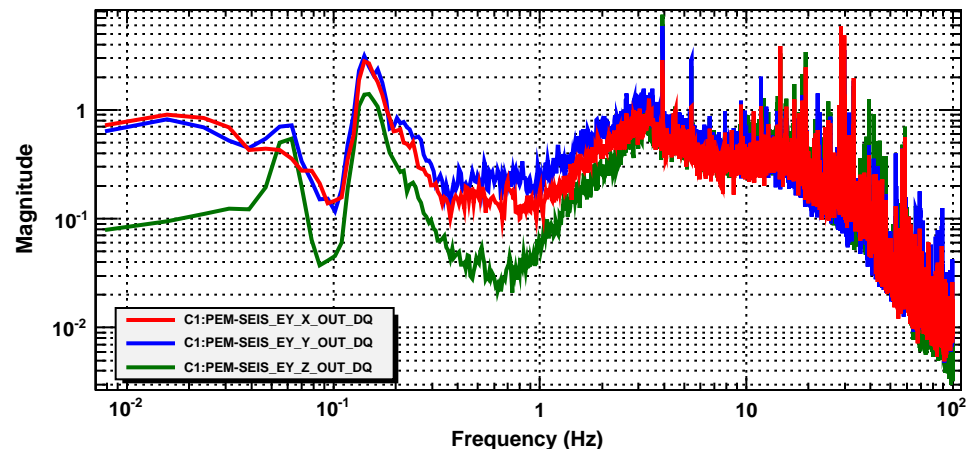

Power spectrum

\*T0=23/10/2019 18:33:54

\*Avg=11

BW=0.0117187

Power spectrum

T0=23/10/2019 18:33:54

Avg=11

BW=0.0117187

Power spectrum

T0=23/10/2019 18:33:54

Avg=11

BW=0.0117187

Coherence

T0=23/10/2019 18:33:54

Avg=11

BW=0.0117187