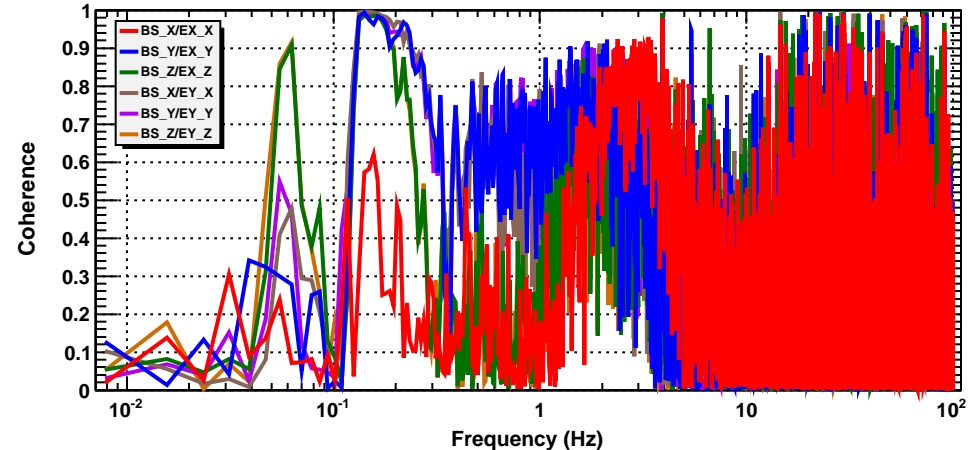

Power spectrum

\*T0=23/10/2019 18:33:54

\*Avg=11

BW=0.0117187

Power spectrum

T0=23/10/2019 18:33:54

Avg=11

BW=0.0117187

Power spectrum

T0=23/10/2019 18:33:54

Avg=11

BW=0.0117187

Coherence

T0=23/10/2019 18:33:54

Avg=11

BW=0.0117187