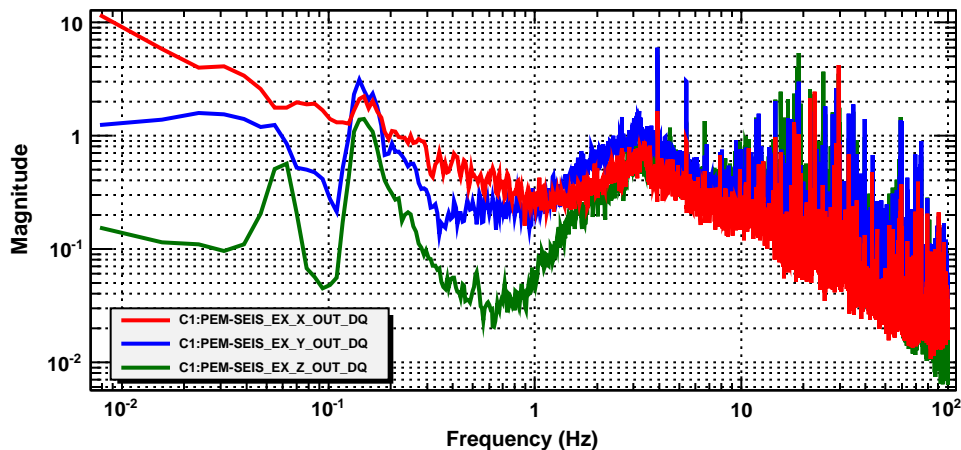

Power spectrum

\*T0=23/10/2019 18:33:54

\*Avg=11

BW=0.0117187

Power spectrum

T0=23/10/2019 18:33:54

Avg=11

BW=0.0117187

Power spectrum

T0=23/10/2019 18:33:54

Avg=11

BW=0.0117187

Coherence

T0=23/10/2019 18:33:54

Avg=11

BW=0.0117187