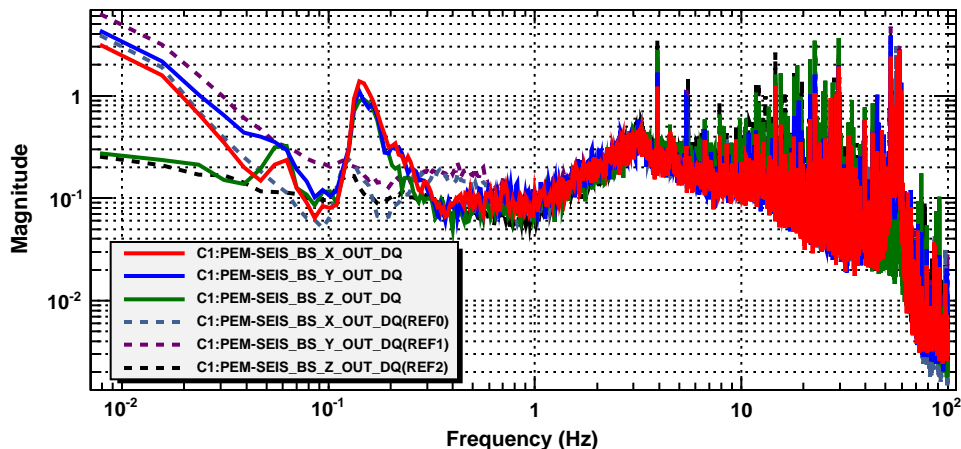

Power spectrum

\*T0=23/10/2019 18:33:54

\*Avg=11

BW=0.0117187

Power spectrum

T0=23/10/2019 18:33:54

Avg=11

BW=0.0117187

Power spectrum

T0=23/10/2019 18:33:54

Avg=11

BW=0.0117187

Coherence

T0=23/10/2019 18:33:54

Avg=11

BW=0.0117187