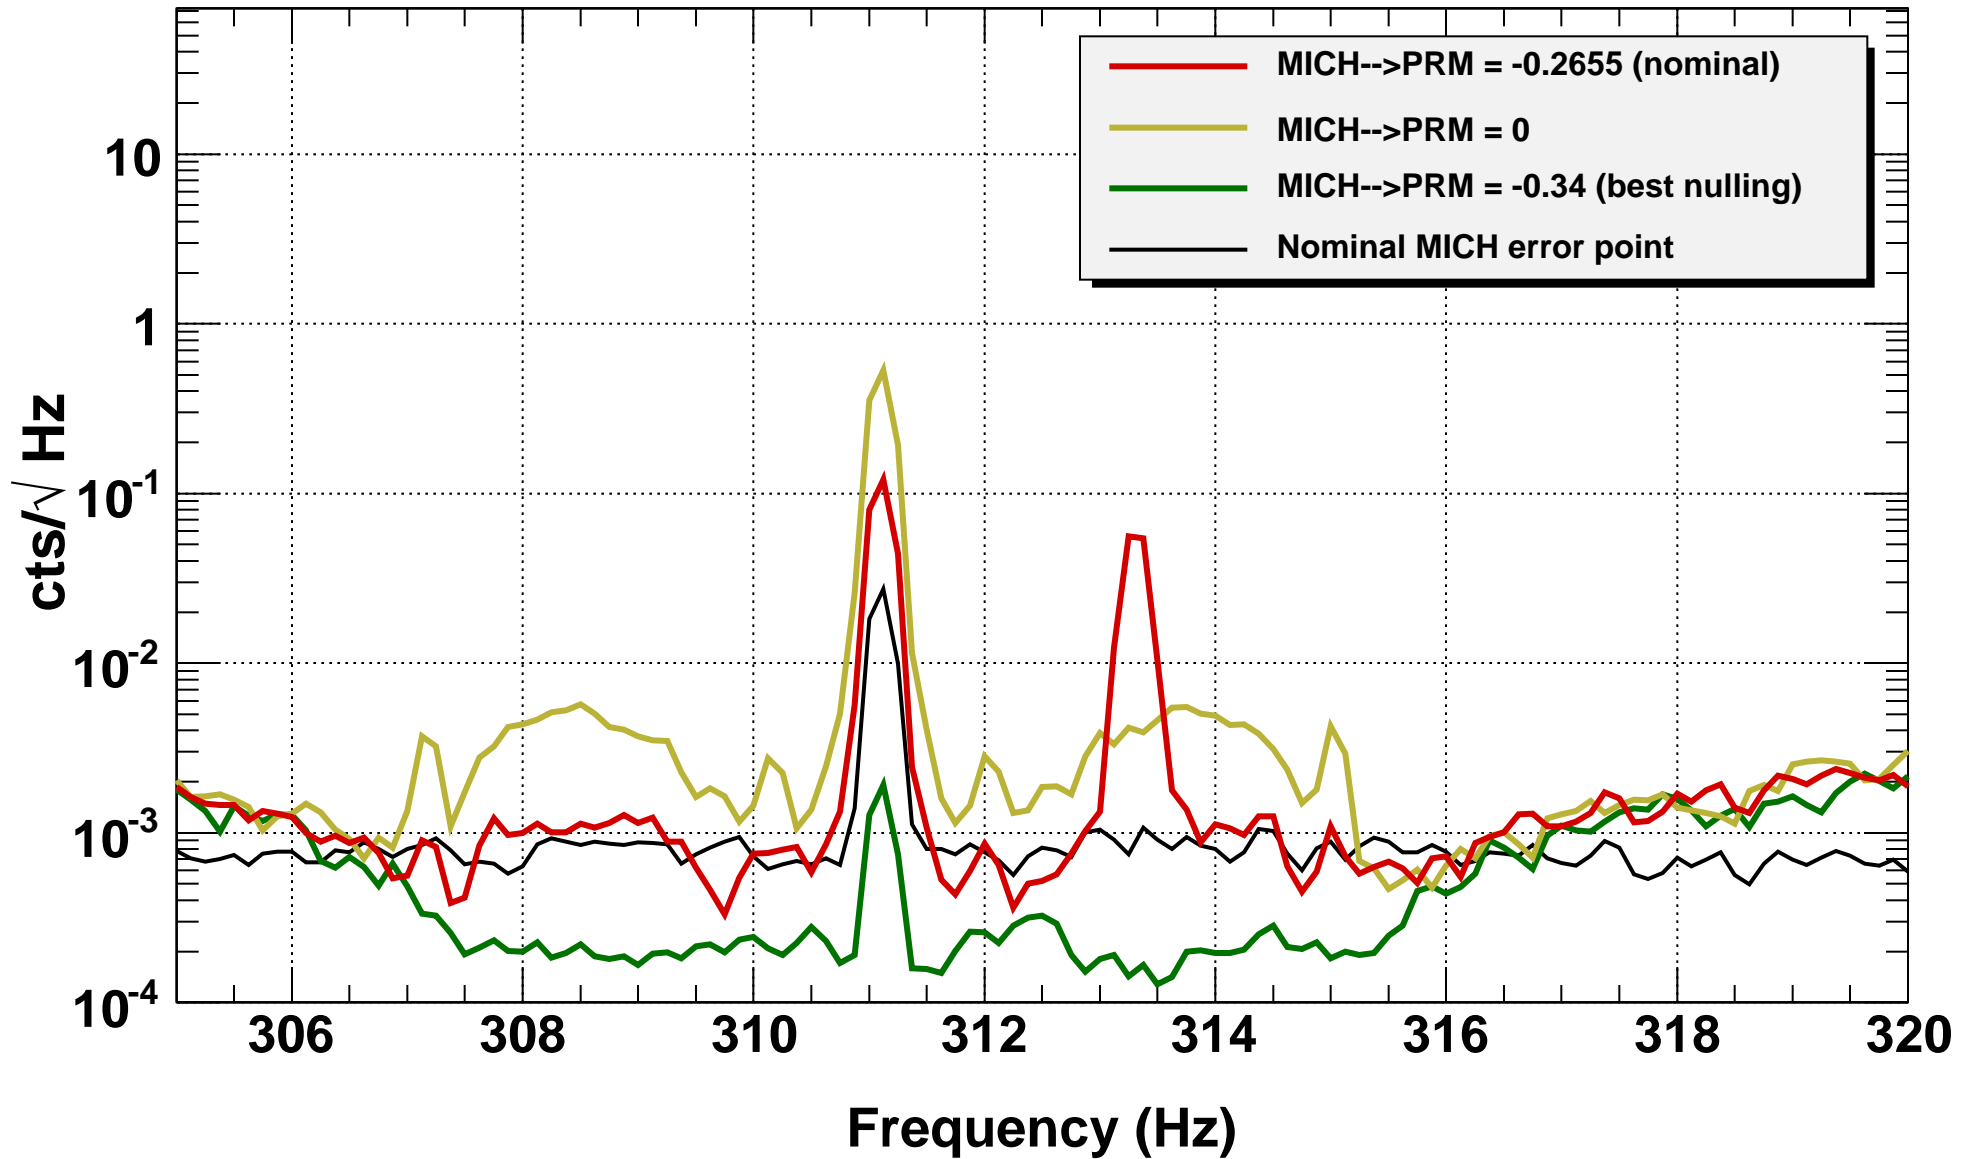

Minimizing MICH-->PRCL

*T0=17/10/2019 05:51:23

Avg=23

BW=0.187499