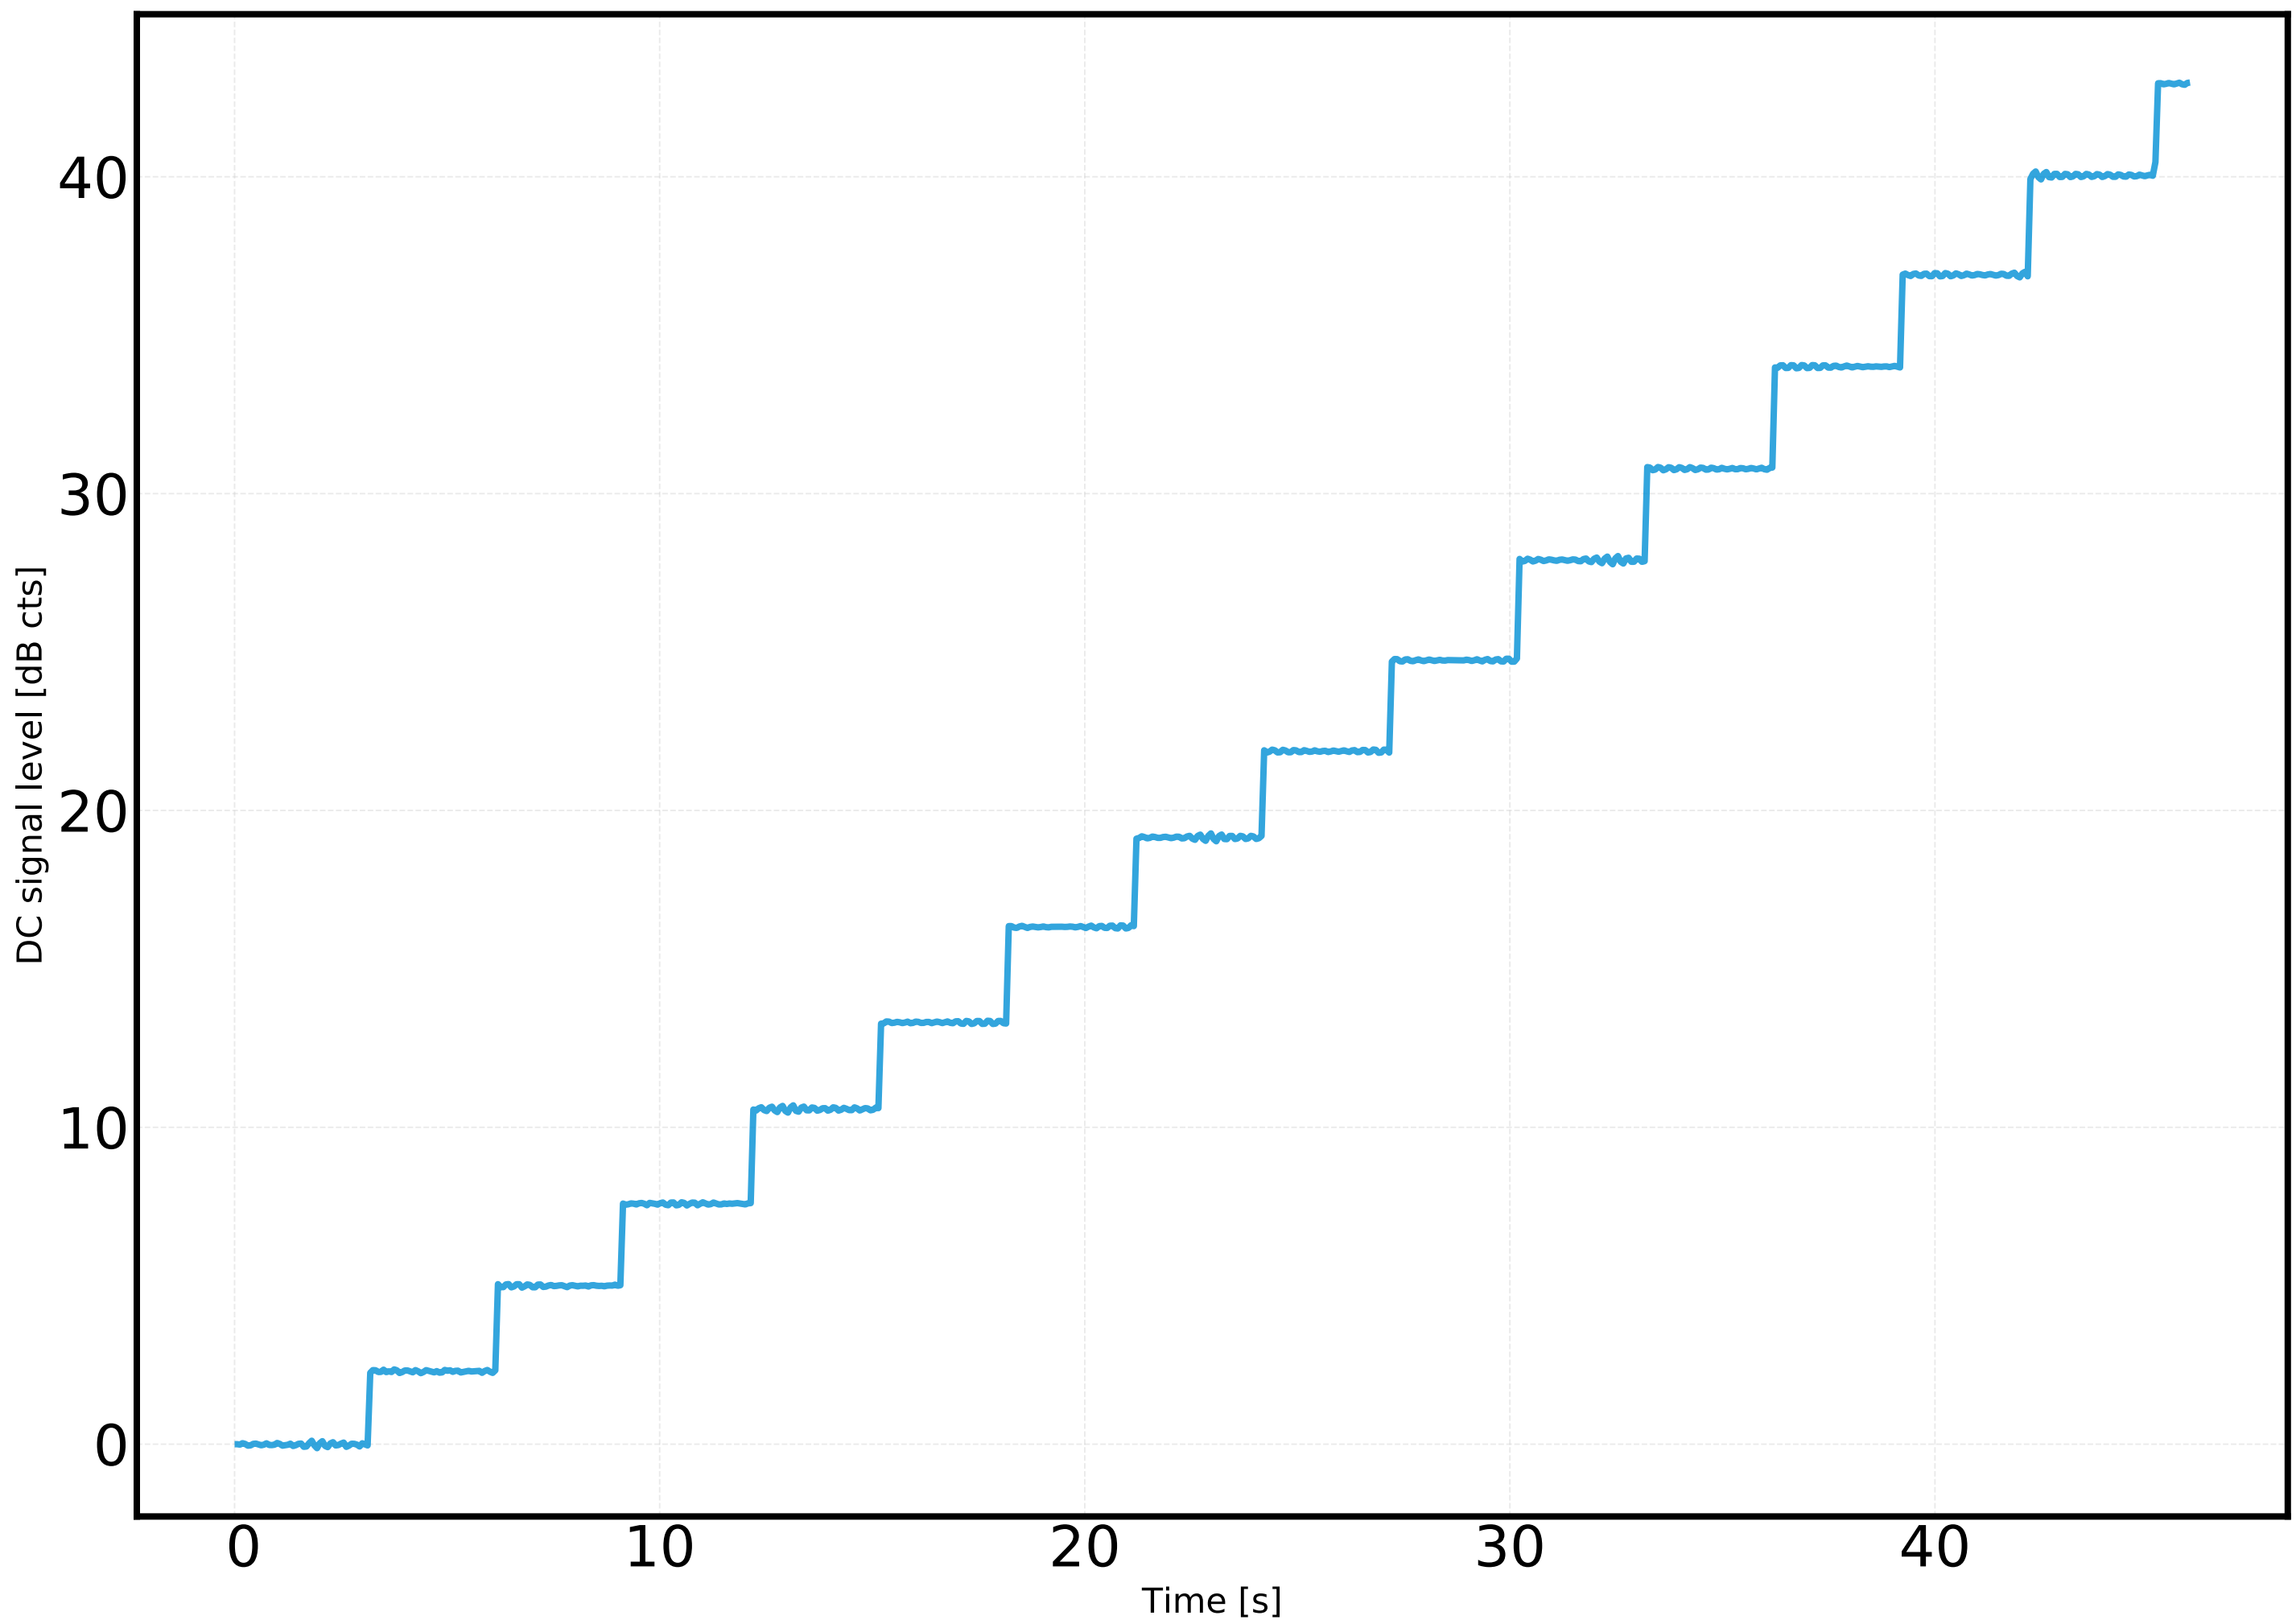

POPDC Whitening Filter Checkup