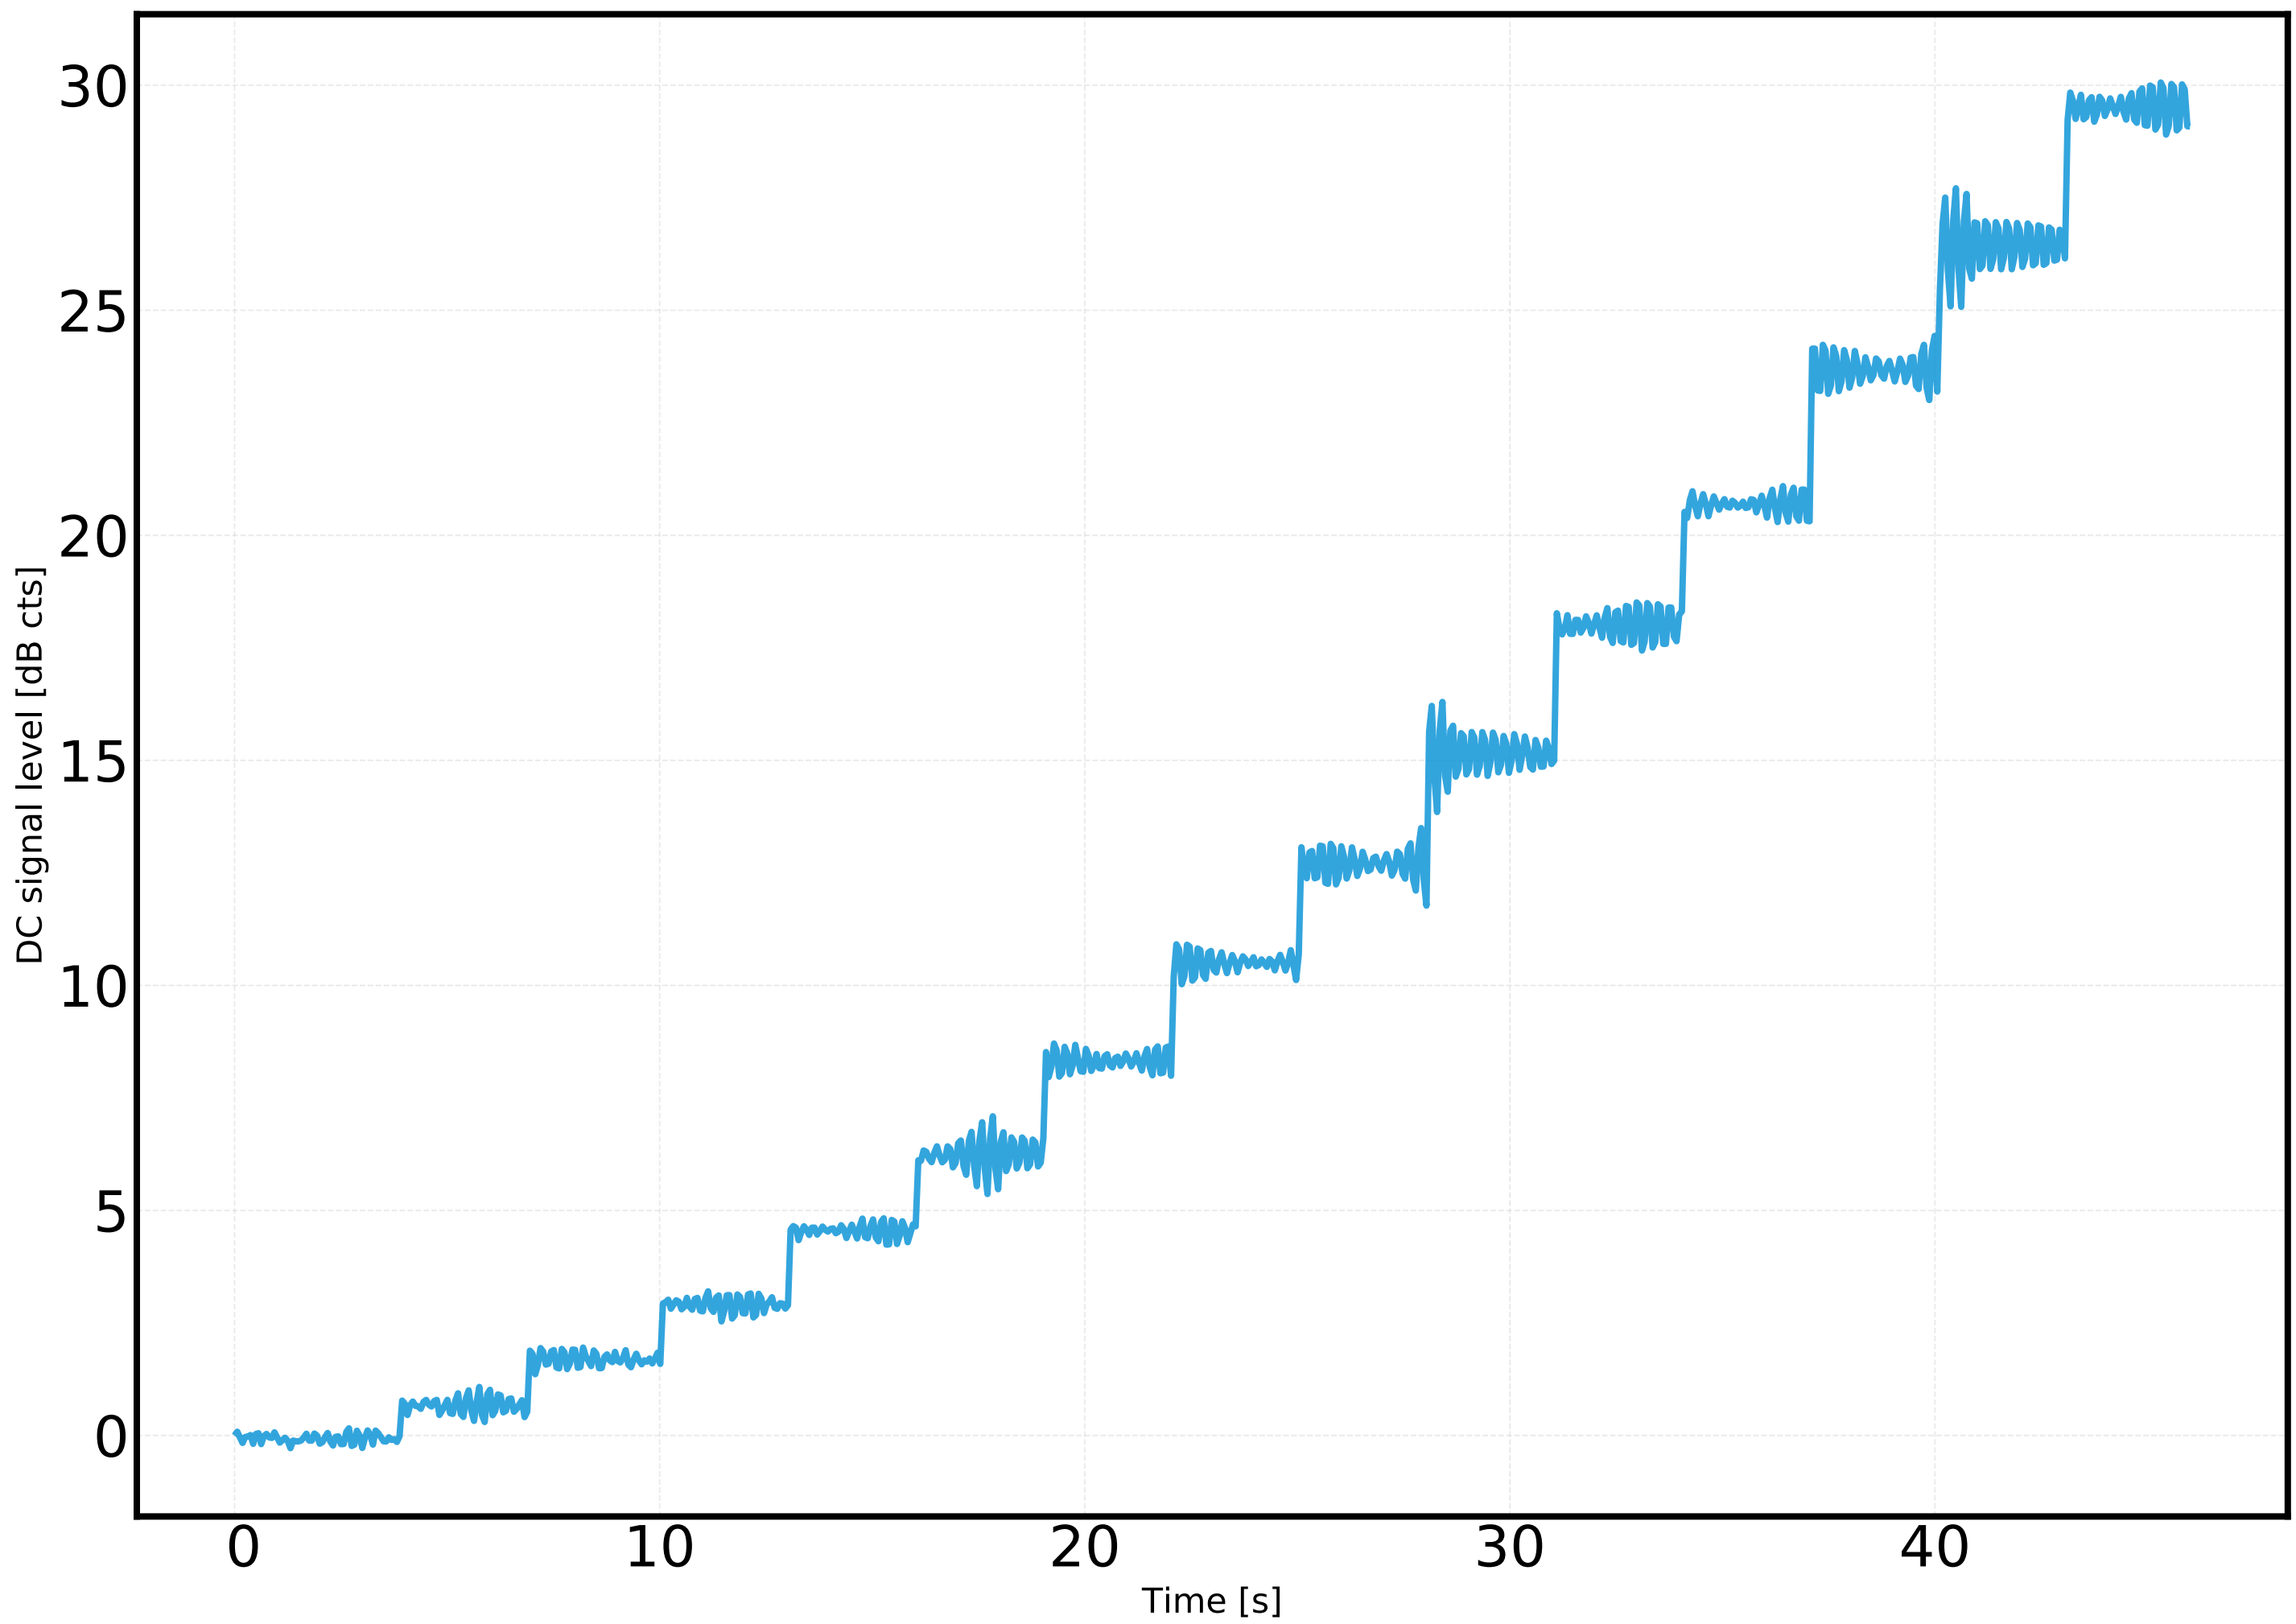

CM_SLOW Whitening Filter Checkup