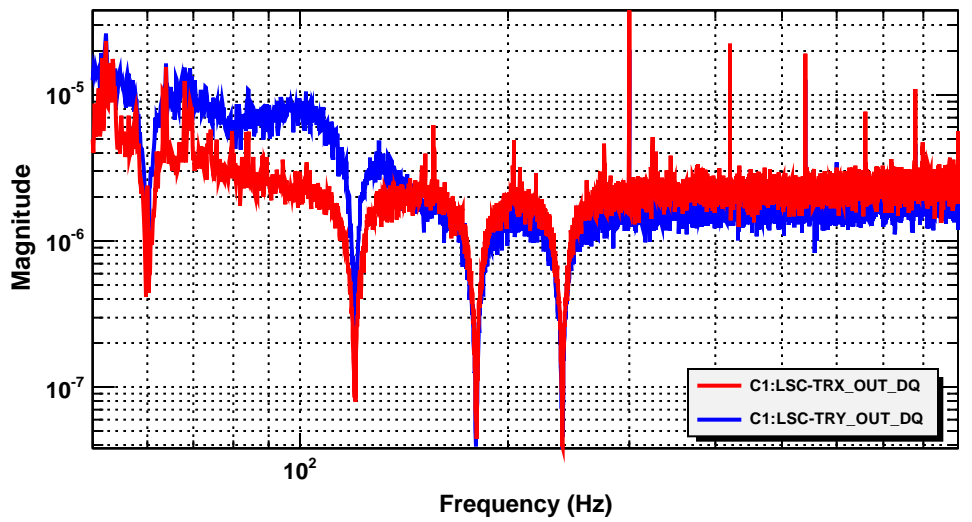

Arm control signals

T0=25/07/2019 19:33:47

Avg=15

BW=0.187499

Coherence

T0=25/07/2019 19:33:47

Avg=15

BW=0.187499

Arm error signals

T0=25/07/2019 19:33:47

Avg=15

BW=0.187499

Frequency noises

T0=25/07/2019 19:33:47

Avg=15

BW=0.187499