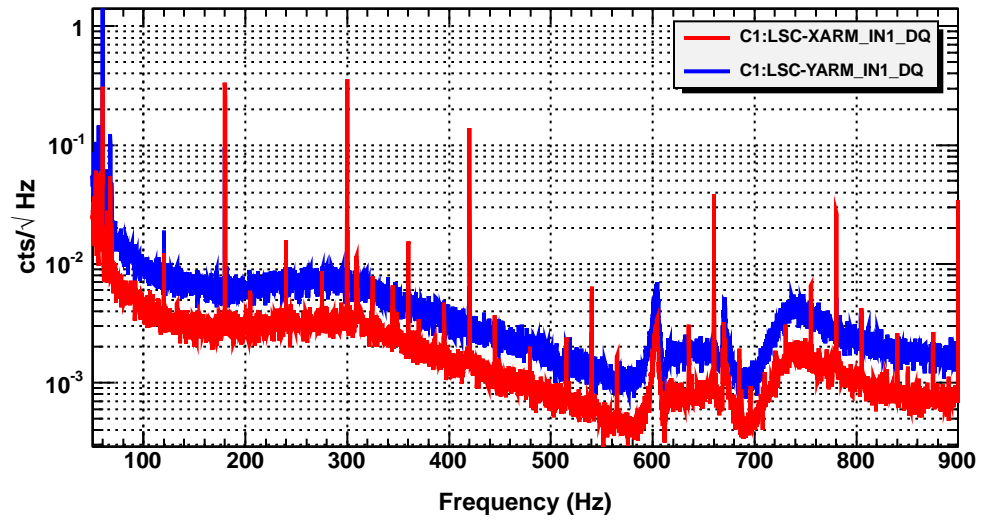

Arm control signals

T0=25/07/2019 19:33:47

Avg=15

BW=0.187499

Coherence

T0=25/07/2019 19:33:47

Avg=15

BW=0.187499

Arm error signals

T0=25/07/2019 19:33:47

Avg=15

BW=0.187499

Frequency noises

T0=25/07/2019 19:33:47

Avg=15

BW=0.187499