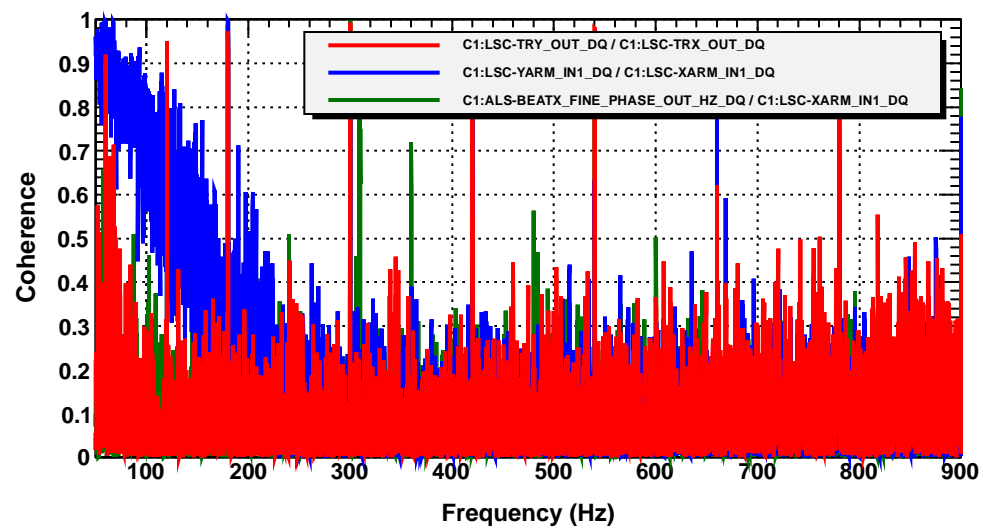

Arm control signals

T0=25/07/2019 19:33:47

Avg=15

BW=0.187499

Coherence

T0=25/07/2019 19:33:47

Avg=15

BW=0.187499

Arm error signals

T0=25/07/2019 19:33:47

Avg=15

BW=0.187499

Frequency noises

T0=25/07/2019 19:33:47

Avg=15

BW=0.187499