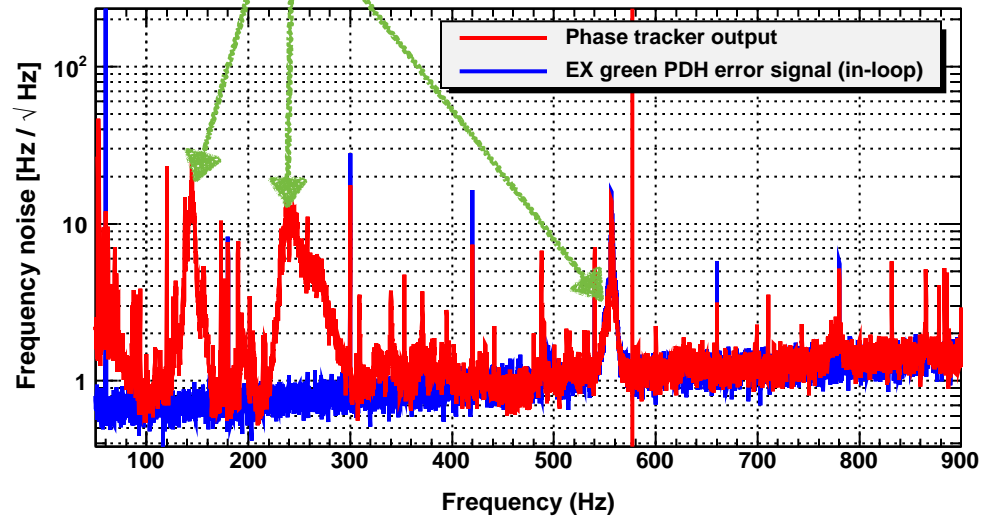

Arm control signals

T0=25/07/2019 19:33:47

Avg=15

BW=0.187499

Coherence

T0=25/07/2019 19:33:47

Avg=15

BW=0.187499

Arm error signals

T0=25/07/2019 19:33:47

Avg=15

BW=0.187499

Frequency noises

T0=25/07/2019 19:33:47

Avg=15

BW=0.187499