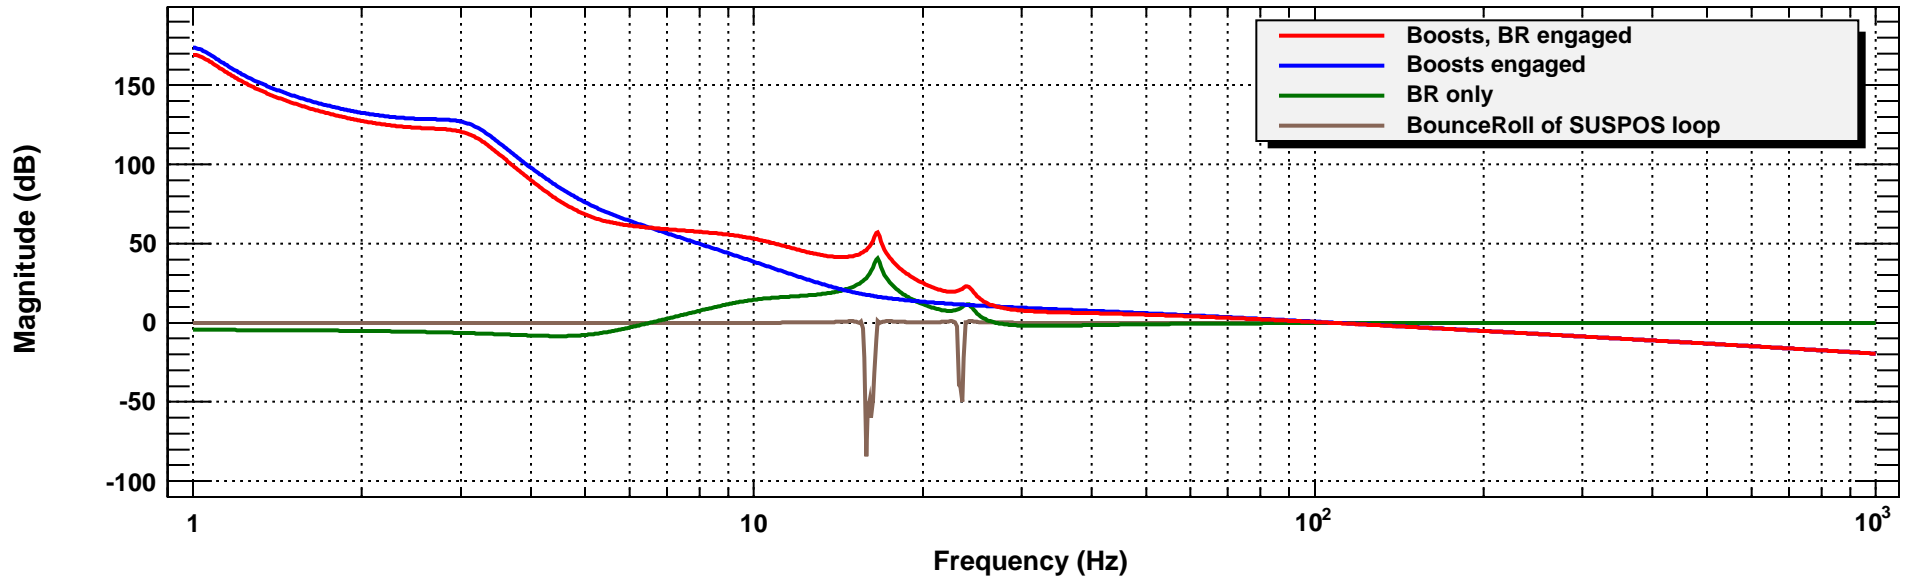

OLTF of CARM loop

*T0=23/07/2019 22:06:17

*C1LSC.txt

OLTF of CARM loop

*T0=23/07/2019 22:06:17

*C1LSC.txt