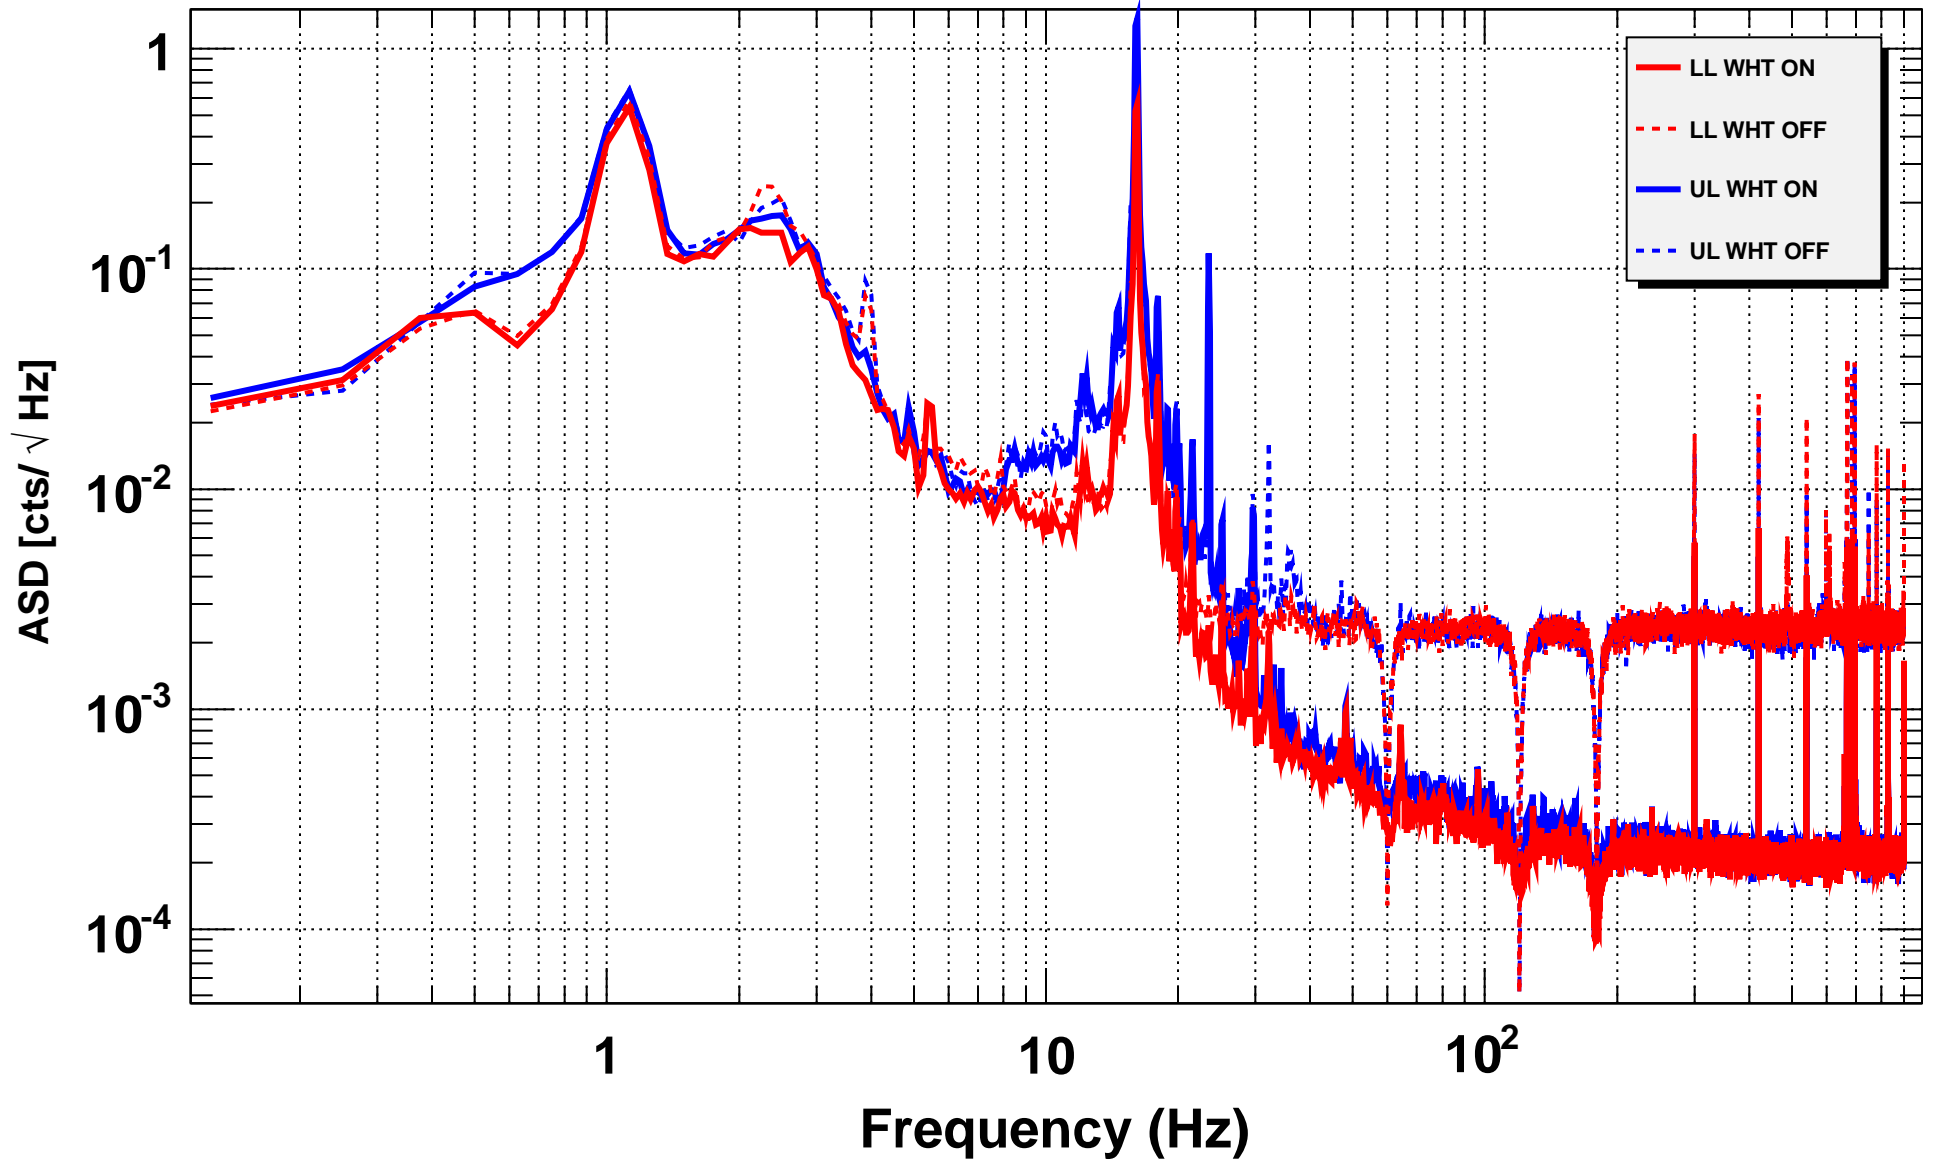

ITMX Sensor spectra

*T0=16/07/2019 22:04:12

*Avg=40

BW=0.187499