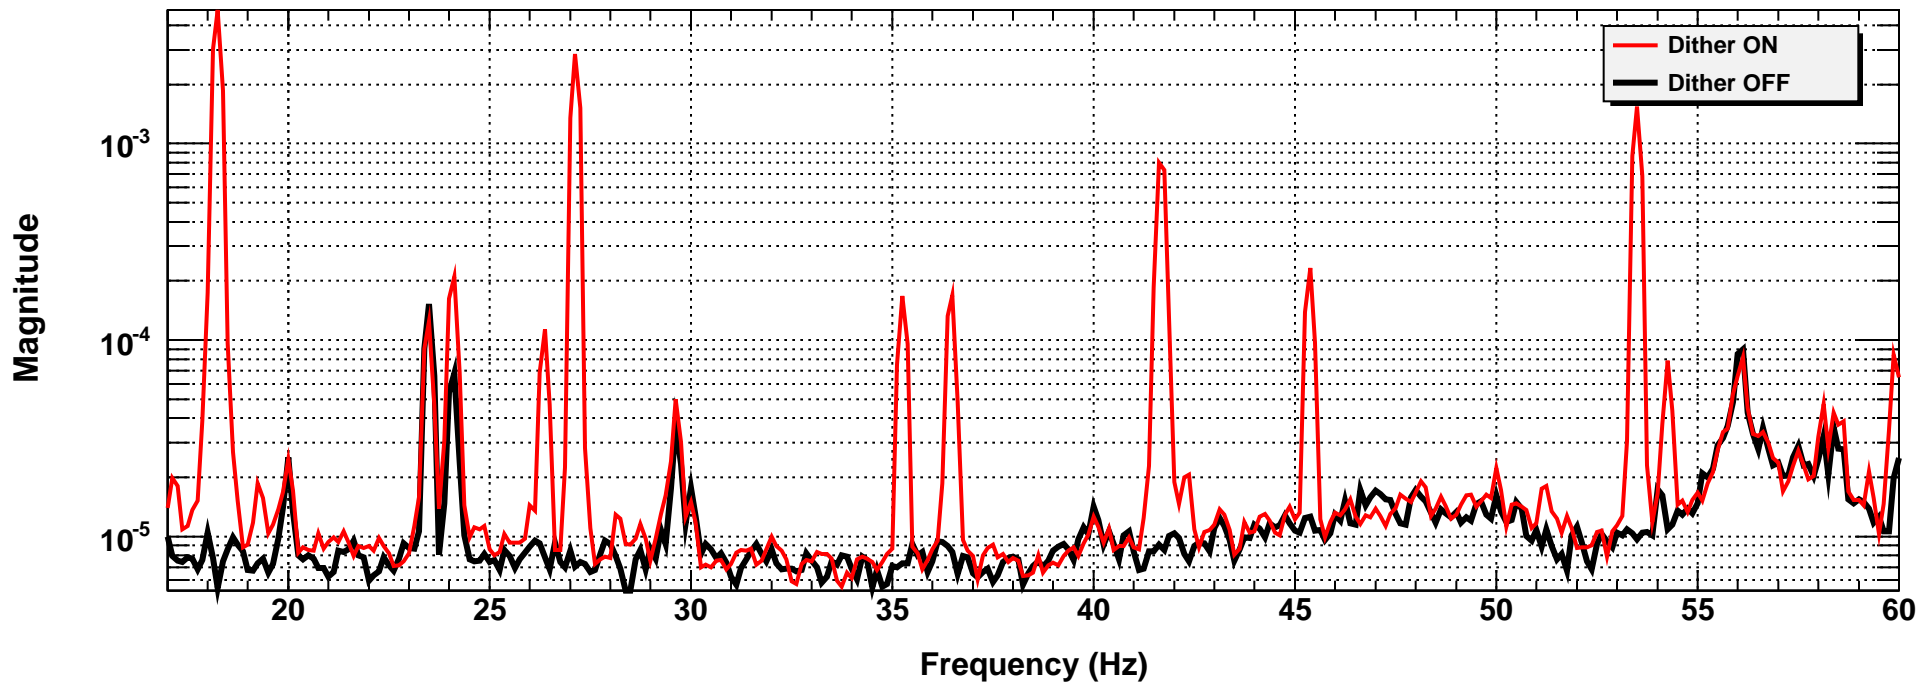

ASX dither alignment

*T0=02/07/2019 01:54:40

Avg=18

BW=0.187499