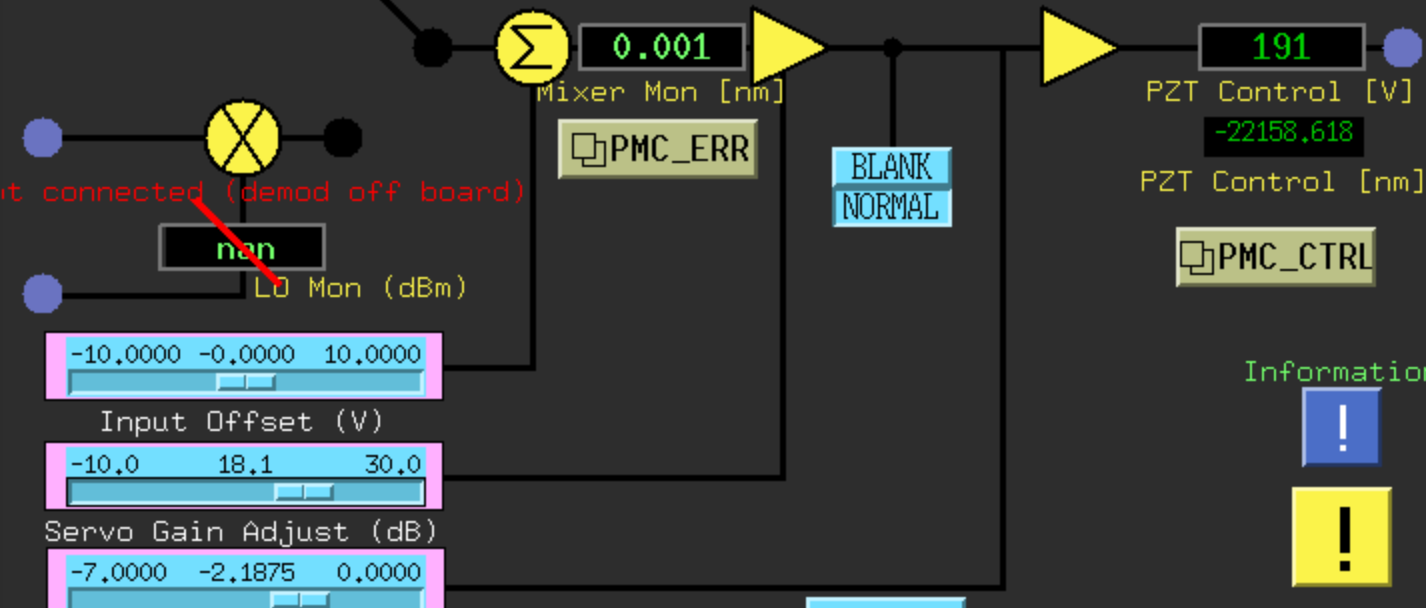

Panel Test Inputs

Test OFF ENABLED

Test OFF ENABLED

Pre Mode Cleaner

0.621 TRANS (w) ADC is dead]

0.00733 REFL (V)

6.817 Input (Donde?)

not connected (demod off board)

nan

LD Mon (dBm)

0.001 Mixer Mon [nm]

PMC_ERR

BLANK NORMAL

191 PZT Control [V]

-22158.618

PZT Control [nm]

PMC_CTRL

Information

DISABLE

ENABLE

ACTIVE

PSL Auto-Locker

Phase Shifte

40m Lab PSL