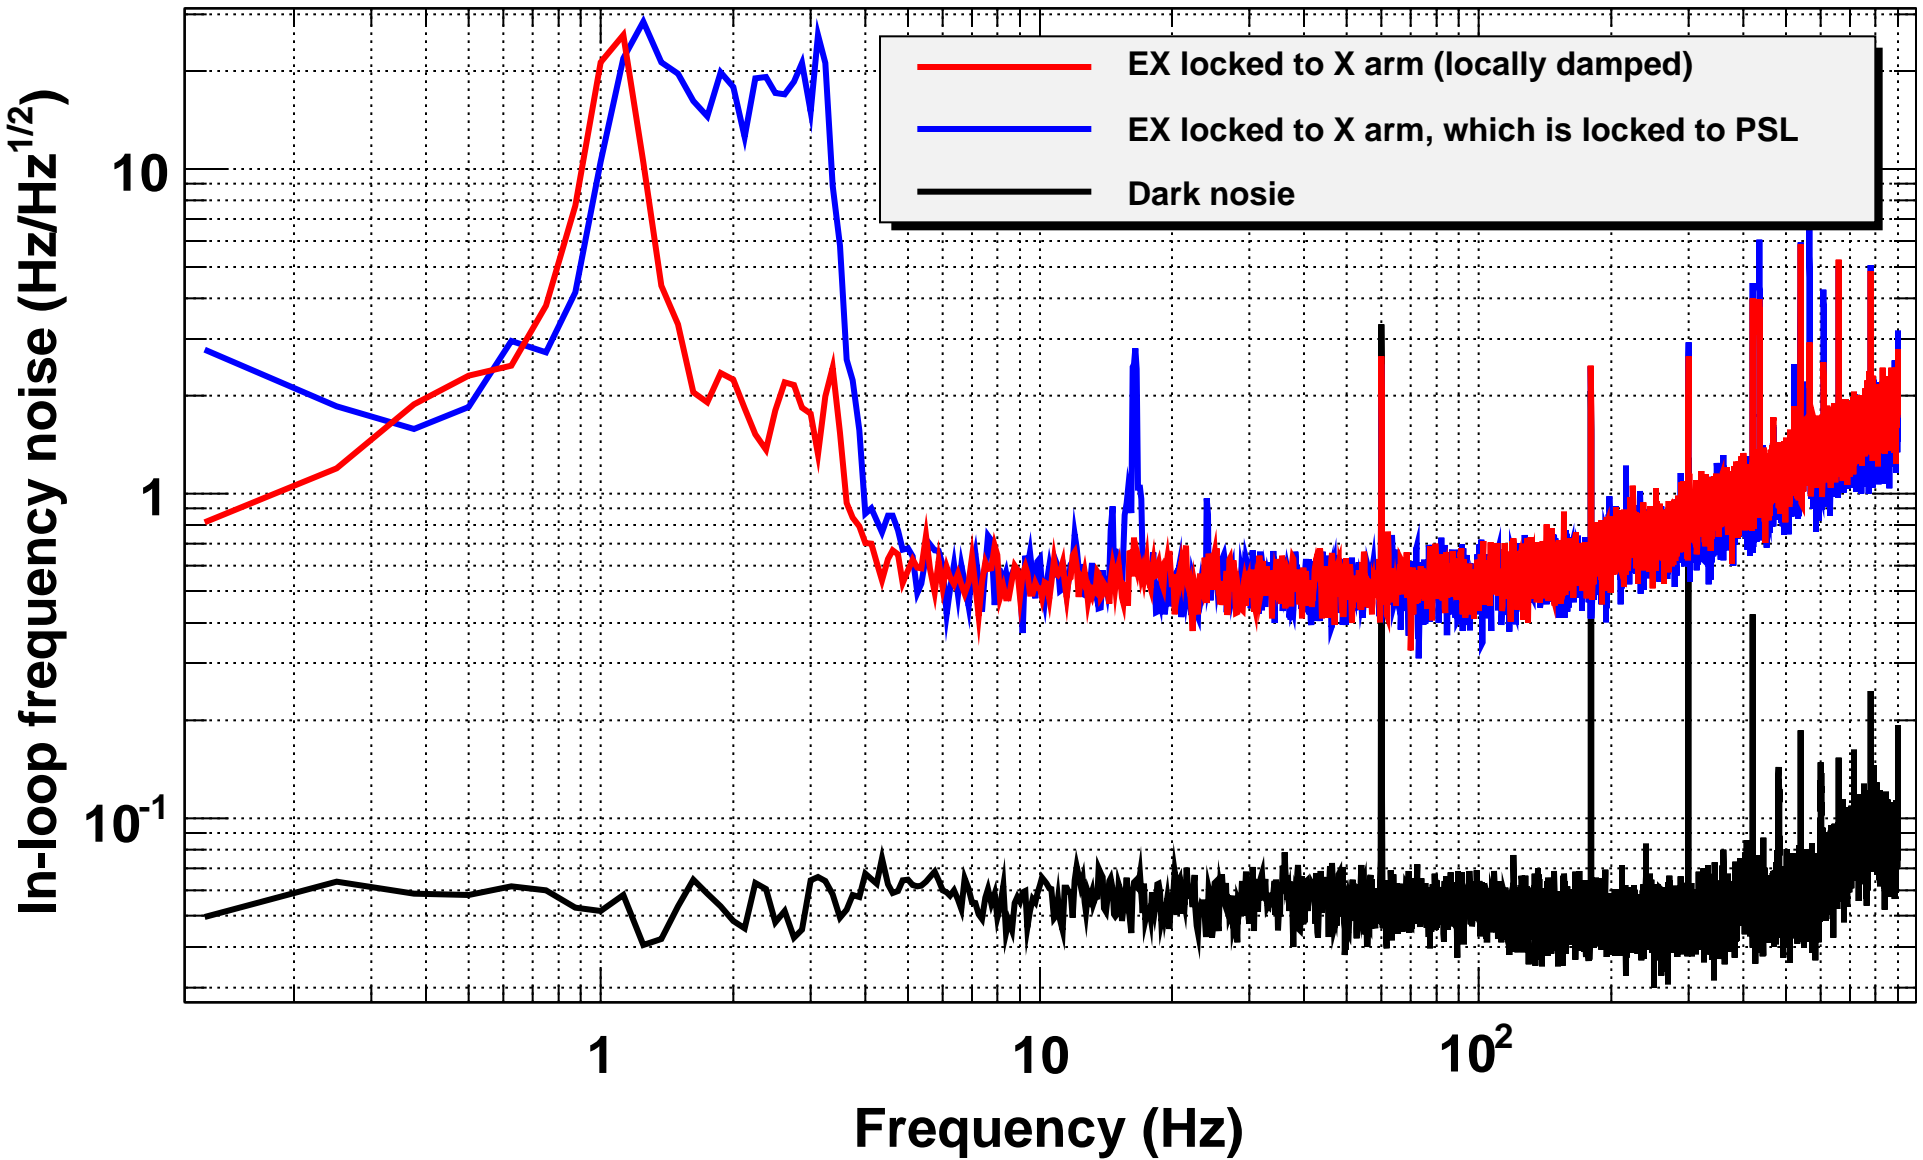

EX green PDH in-loop noise

*T0=09/04/2019 05:24:41

Avg=1

BW=0.187499