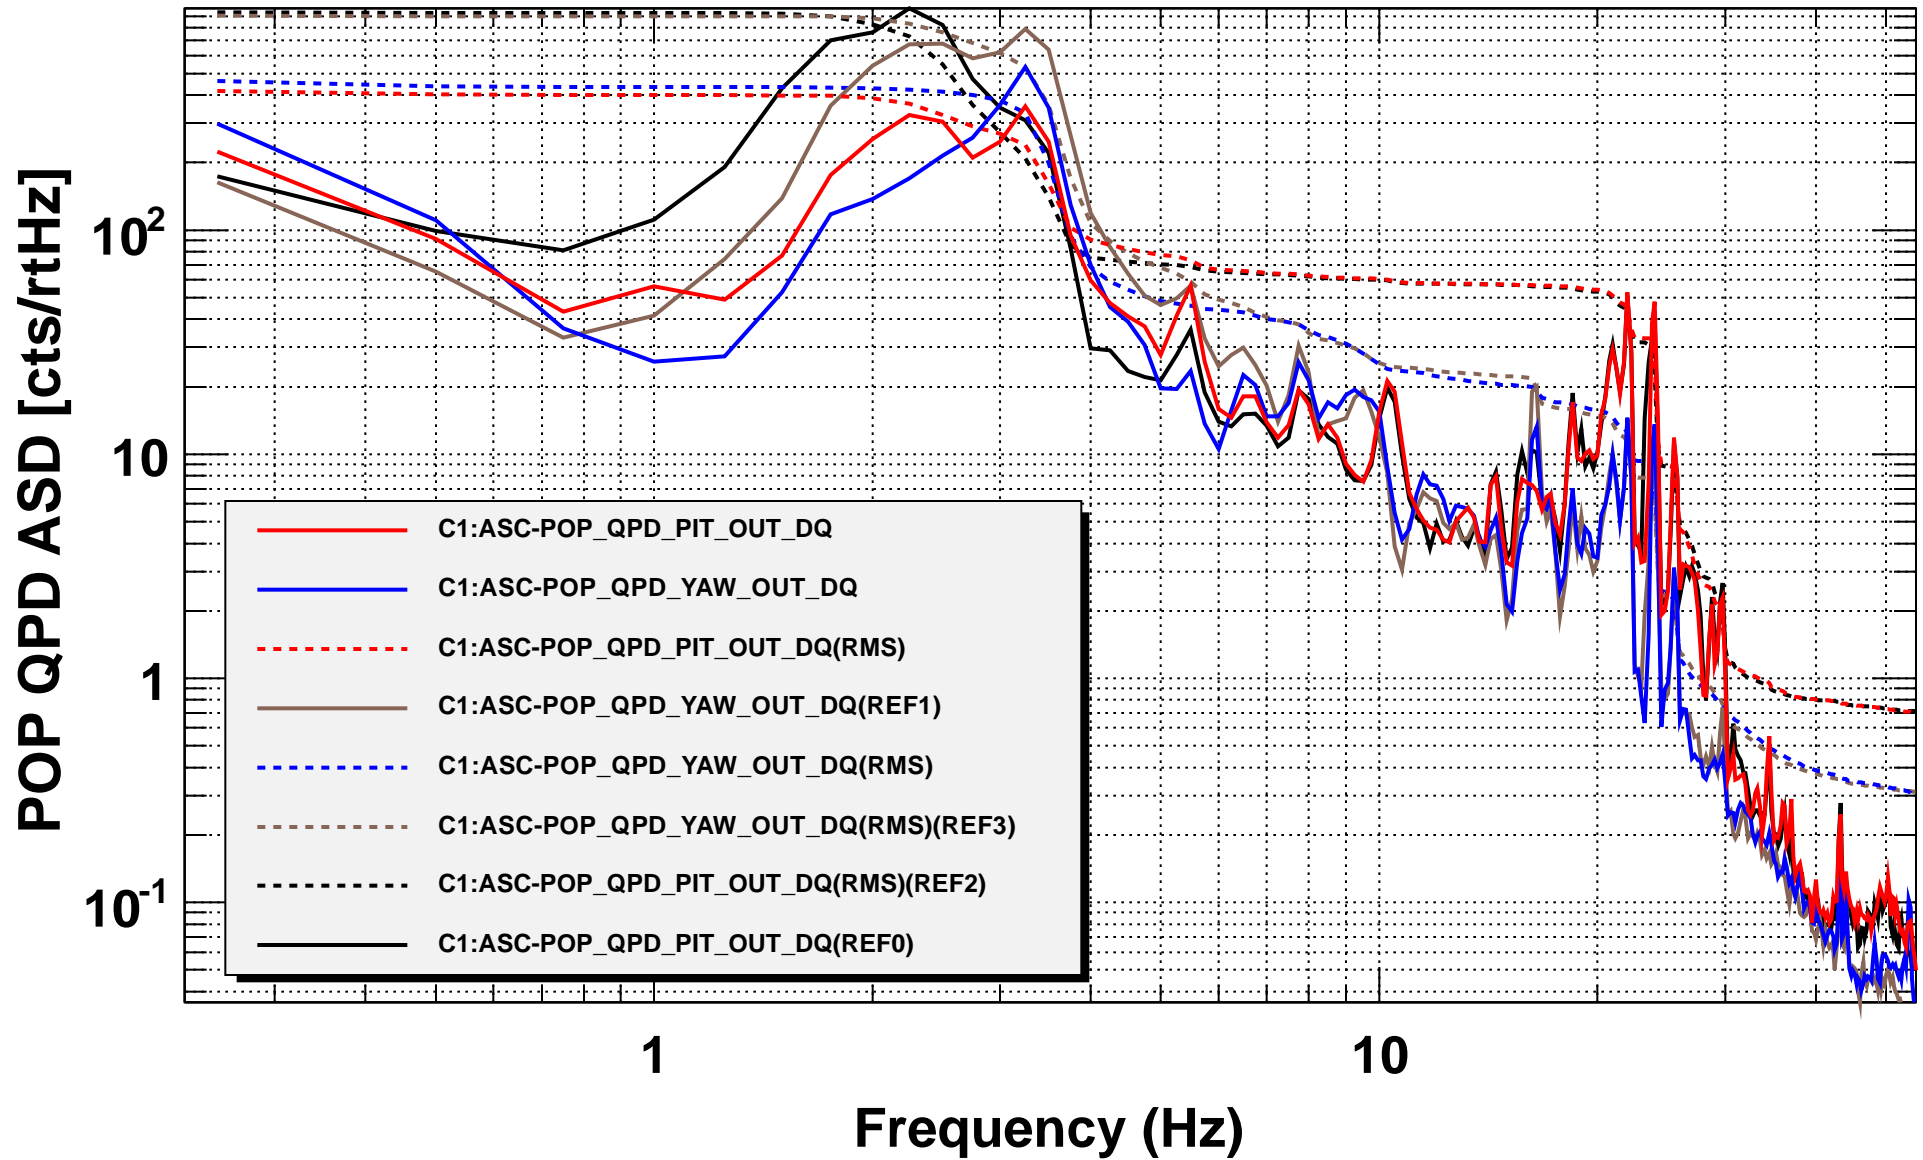

PRC FF filters circa Oct 2015 work okay...

***T0=16/11/2018 08:34:26**

Avg=29

BW=0.374999