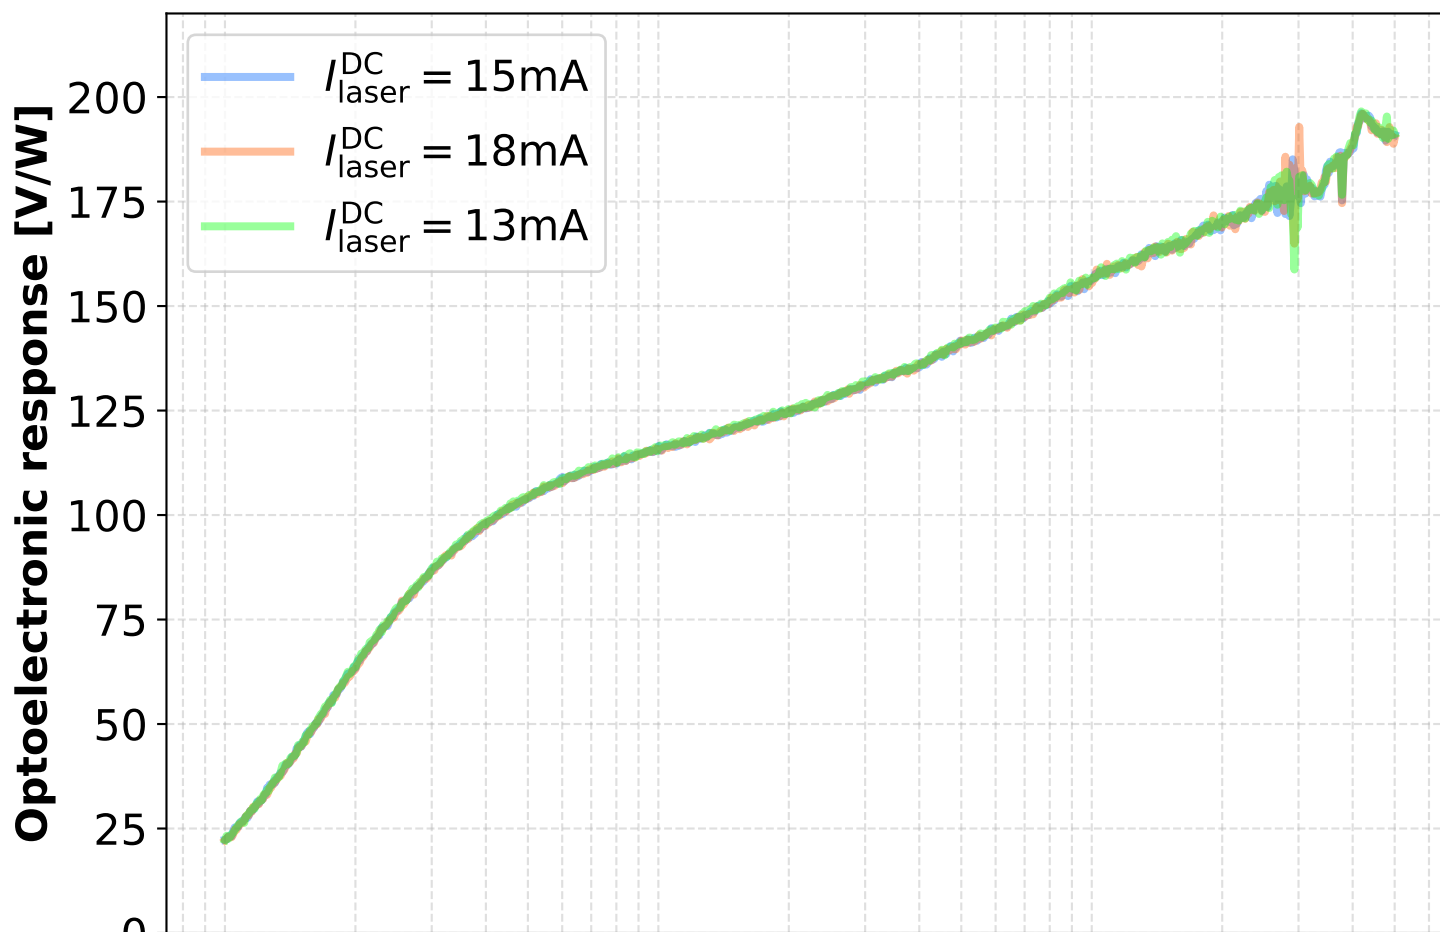

BeatMouth PD characterization

X PD

Y PD