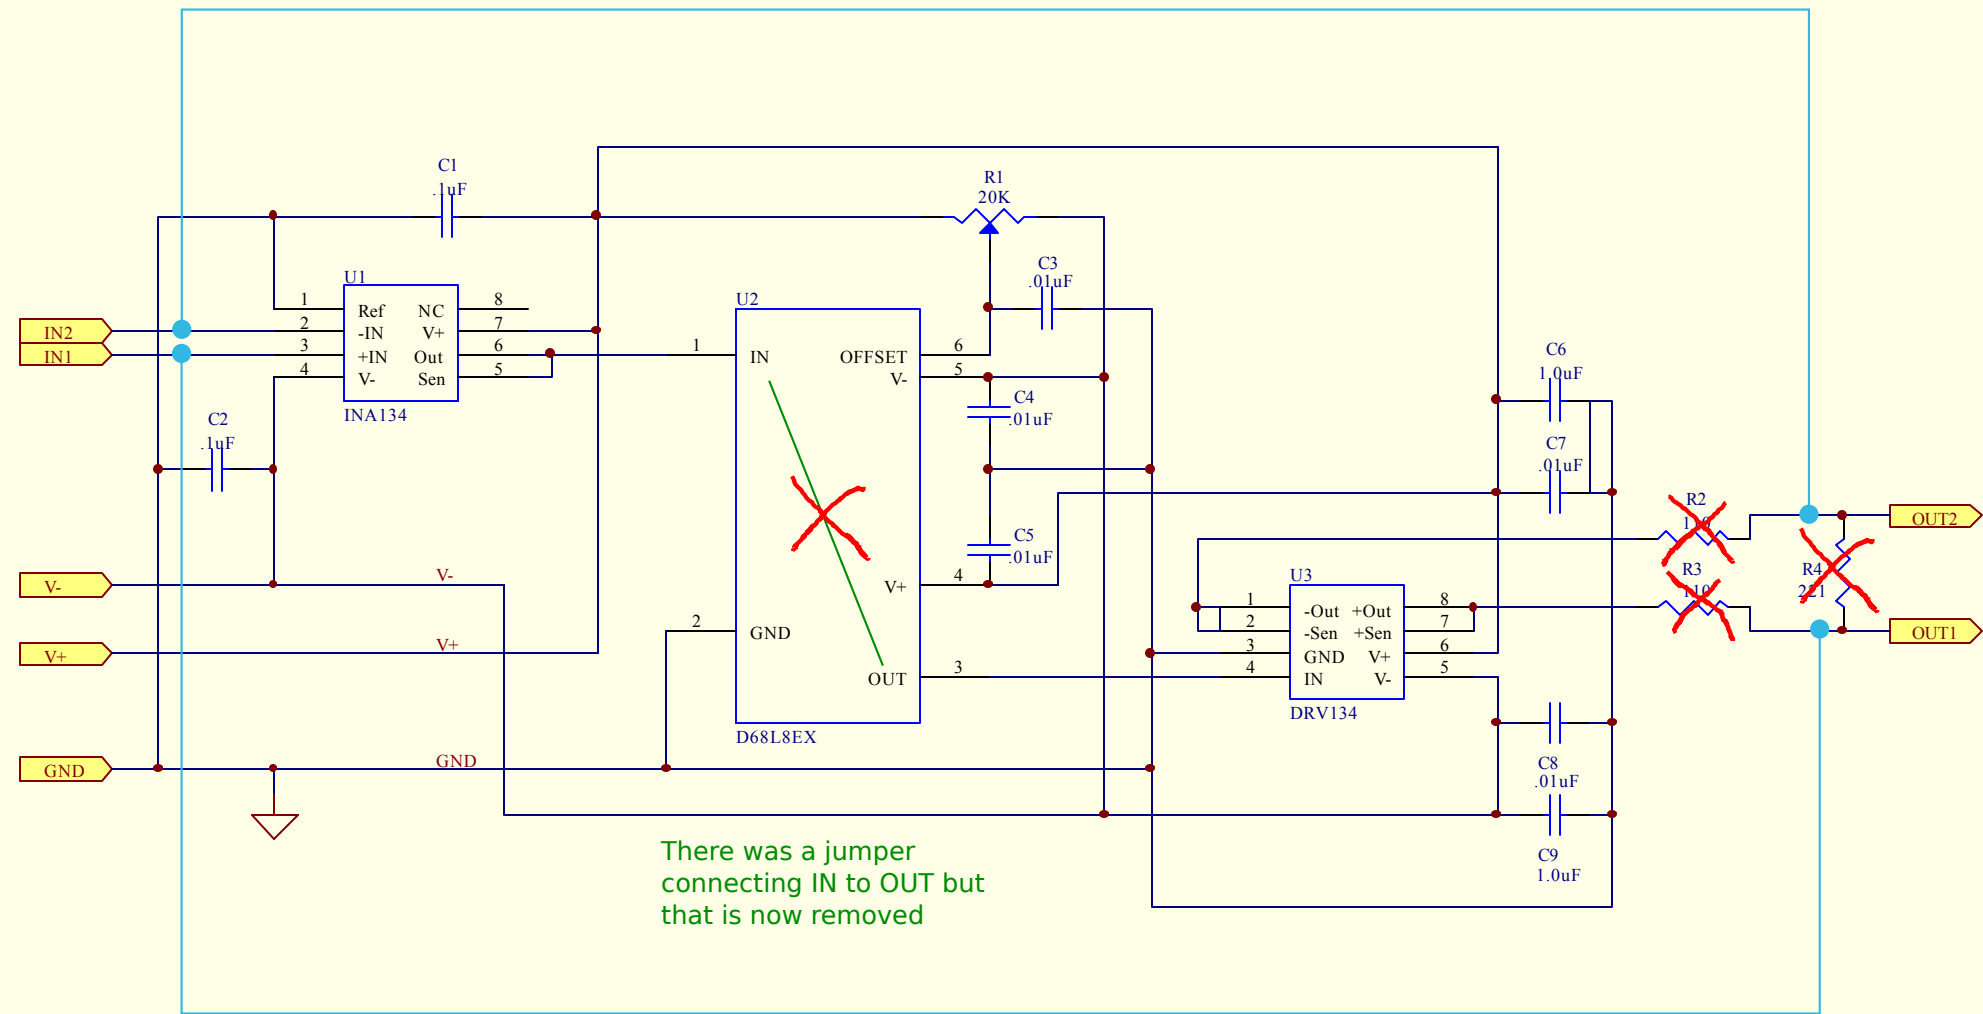

New connections

There was a jumper connecting IN to OUT but that is now removed

Title ANTI_ALIASING_FILTER - LEMO_VERSION		
Size A	Number D990147-A-C	Revision A
Date: 14-Mar-2000	Sheet of 2 of 33	Drawn By: SANDER LIU
File: C:\Temp\Antialis\Lemo\Sch\Daq-dif1.DDB		