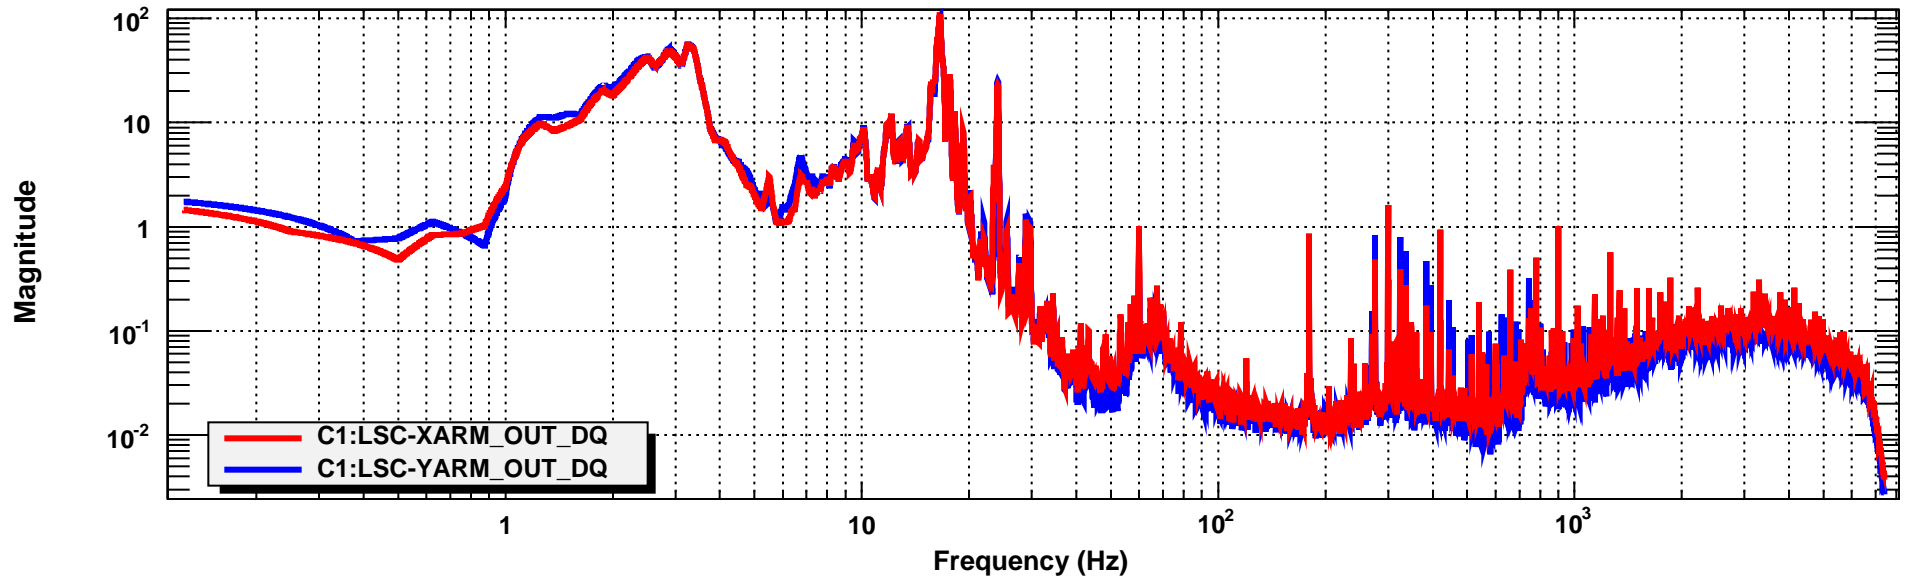

Power spectrum

T0=13/03/2018 06:53:20

Avg=12/Bin=5L

BW=0.187493

Coherence

T0=13/03/2018 06:53:20

Avg=12/Bin=5L

BW=0.187493