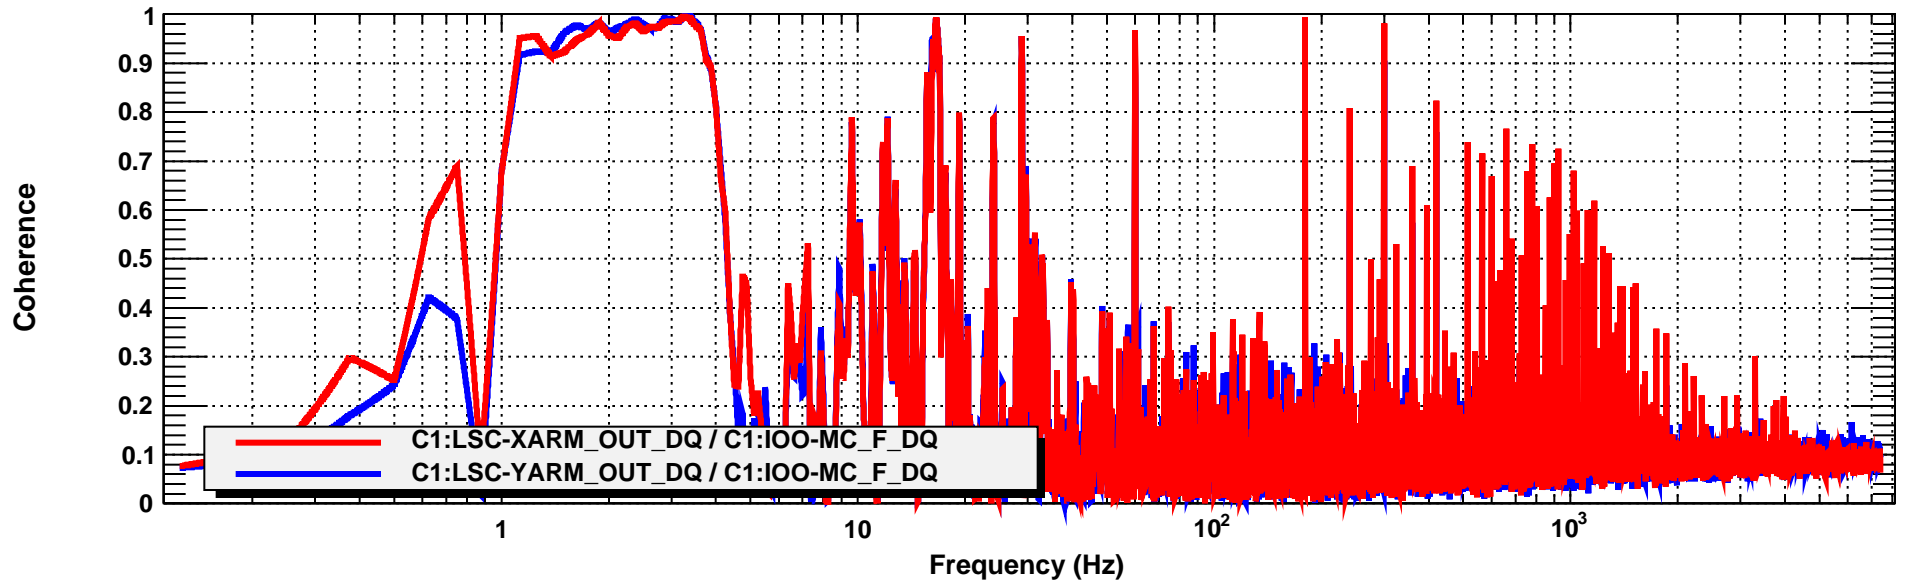

Power spectrum

T0=13/03/2018 06:53:20

Avg=12/Bin=5L

BW=0.187493

Coherence

T0=13/03/2018 06:53:20

Avg=12/Bin=5L

BW=0.187493