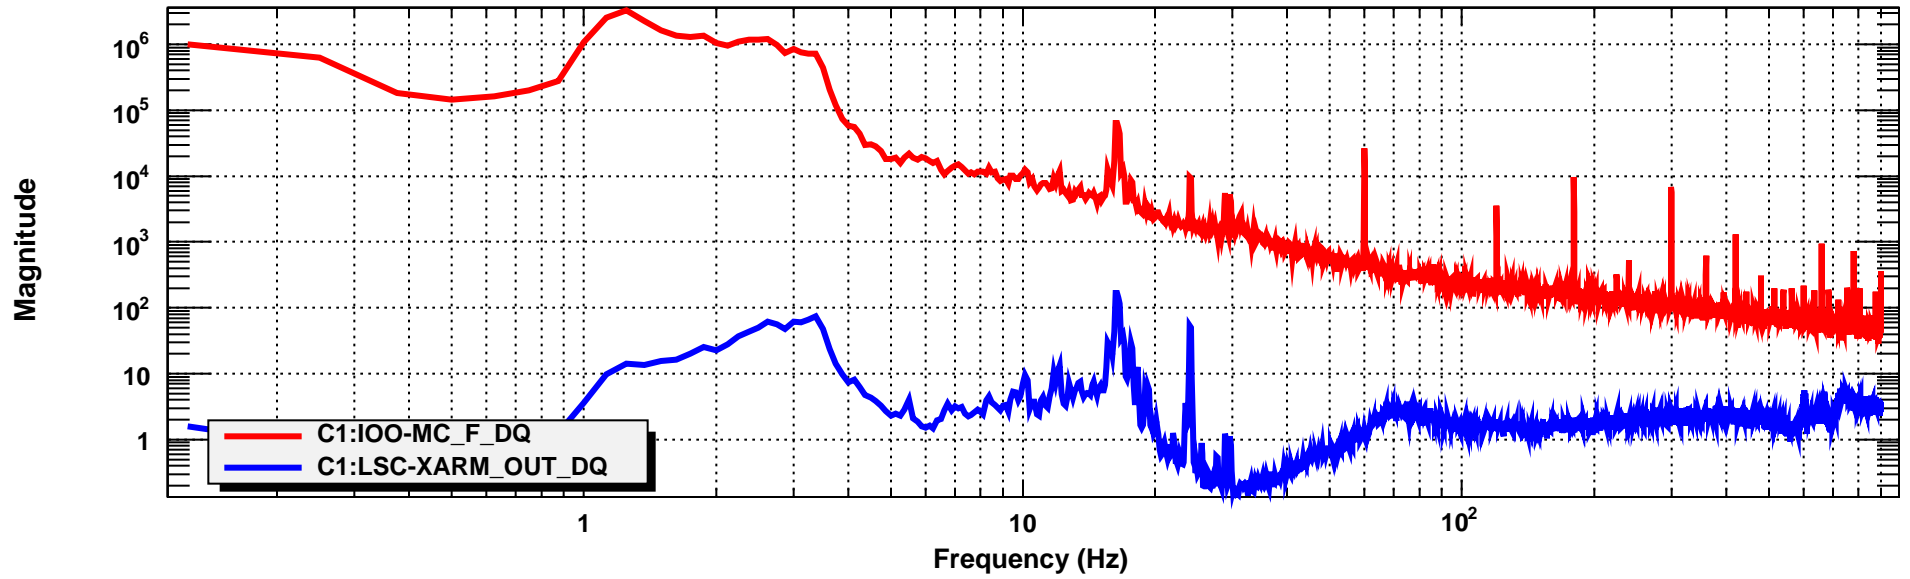

Power spectrum

T0=13/03/2018 04:57:45

Avg=20

BW=0.187499

Coherence

T0=13/03/2018 04:57:45

Avg=20

BW=0.187499