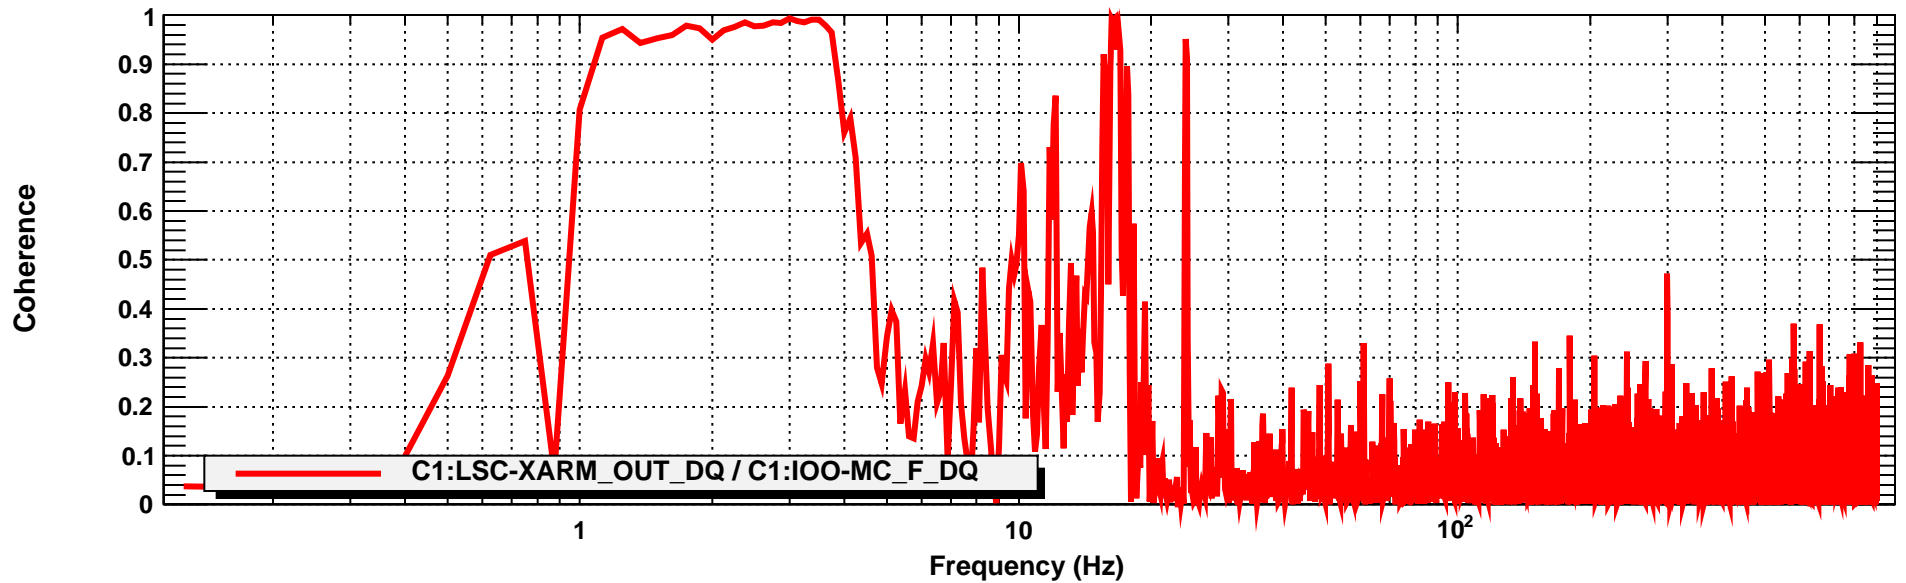

Power spectrum

T0=13/03/2018 04:57:45

Avg=20

BW=0.187499

Coherence

T0=13/03/2018 04:57:45

Avg=20

BW=0.187499