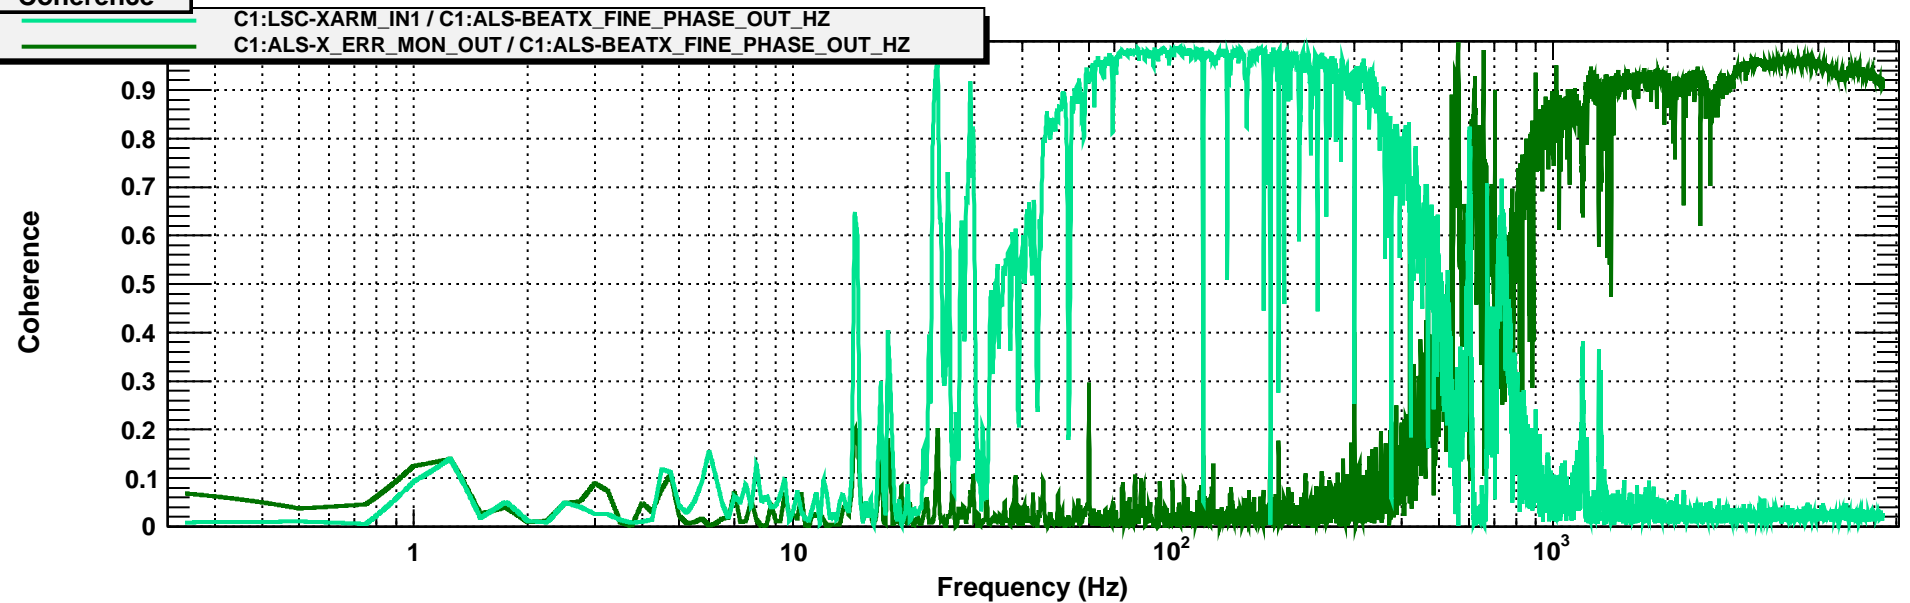

Power spectrum

*T0=18/08/2015 08:51:53

Avg=49/Bin=11L

*BW=0.0937422

Coherence

T0=09/03/2018 07:53:37

Avg=49/Bin=2L

BW=0.374994