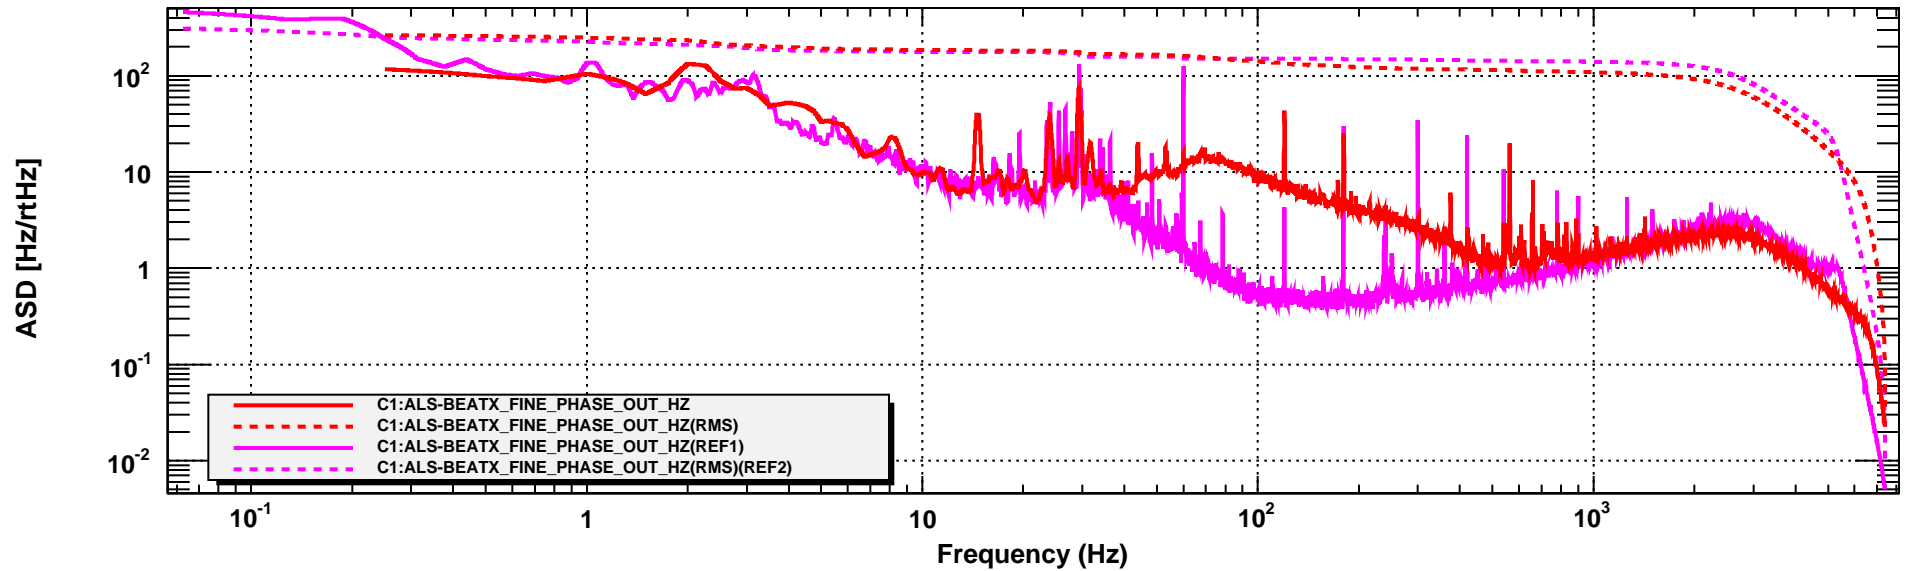

Power spectrum

*T0=18/08/2015 08:51:53

Avg=49/Bin=11L

*BW=0.0937422

Coherence

T0=09/03/2018 07:53:37

Avg=49/Bin=2L

BW=0.374994