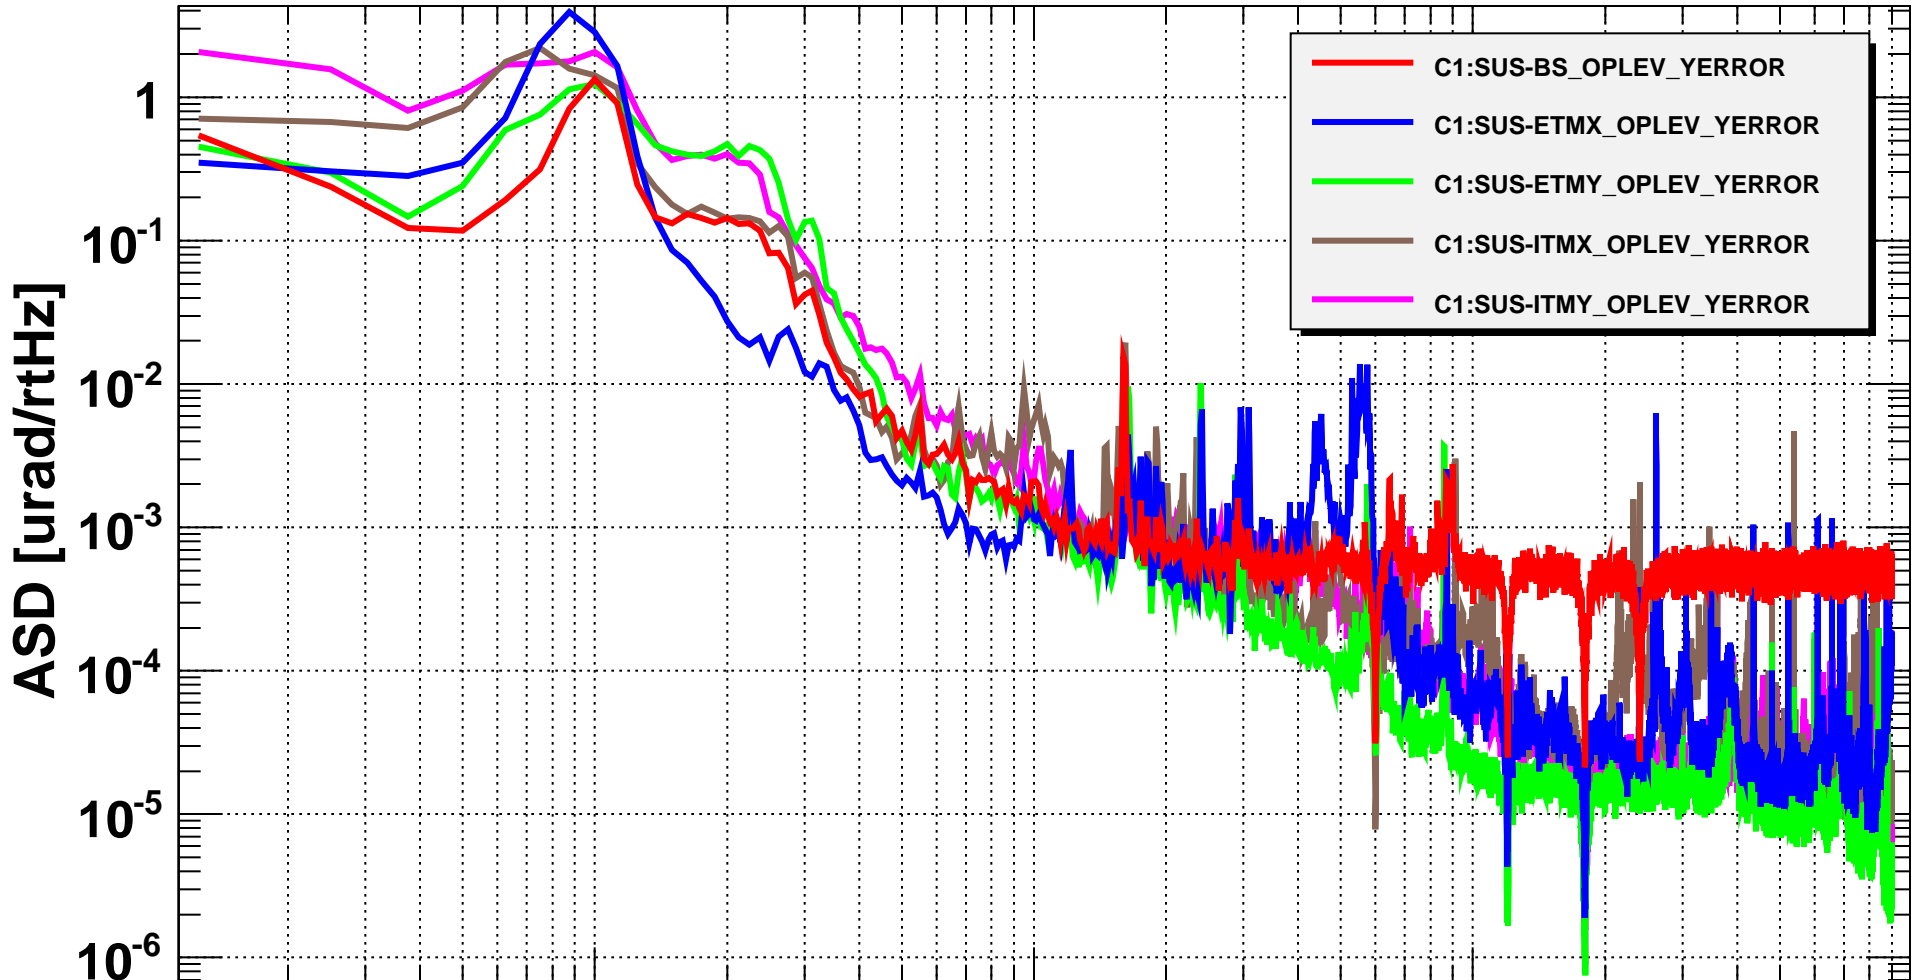

# Power spectrum

T0=16/01/2018 02:27:34

Avg=12

BW=0.187499

# Power spectrum

T0=16/01/2018 02:29:13

Avg=12

BW=0.187499