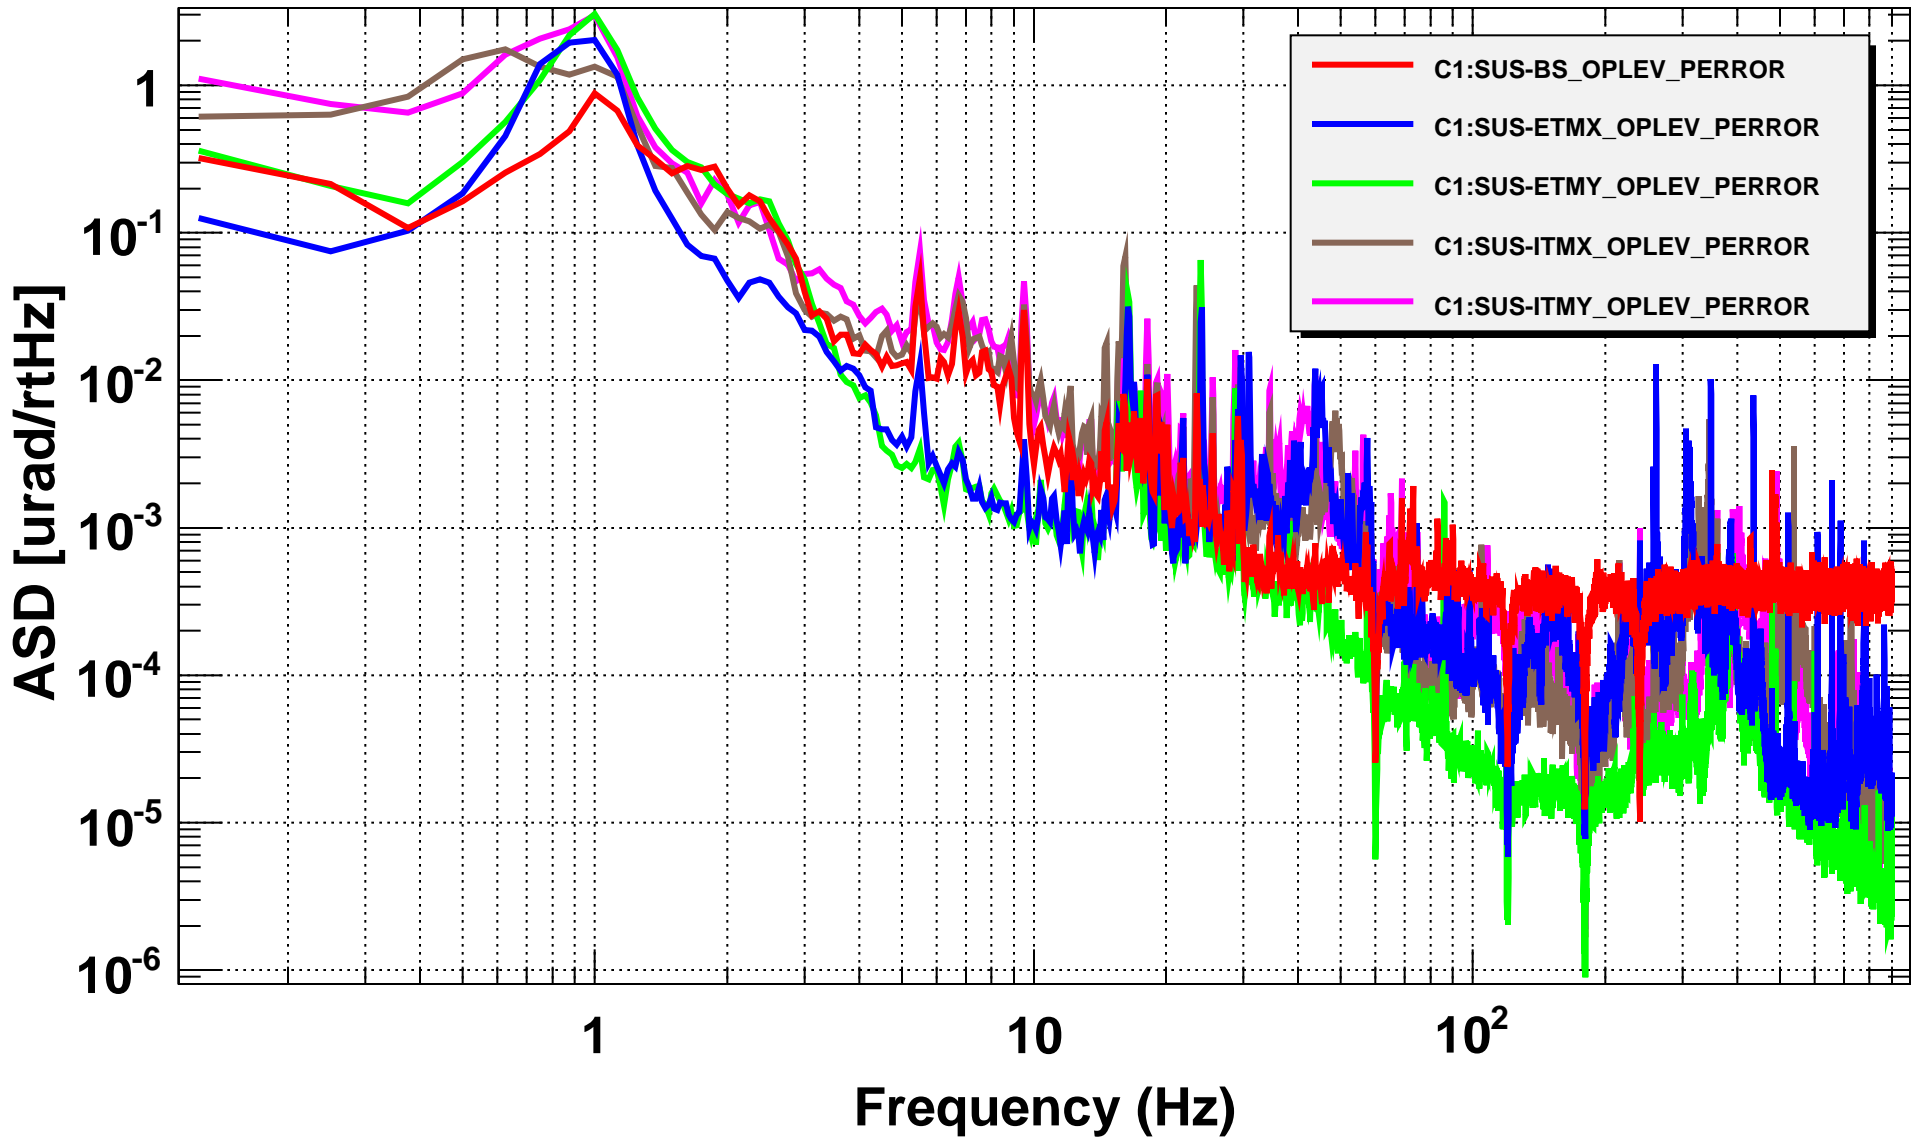

# Power spectrum

T0=16/01/2018 02:27:34

Avg=12

BW=0.187499

# Power spectrum

T0=16/01/2018 02:29:13

Avg=12

BW=0.187499