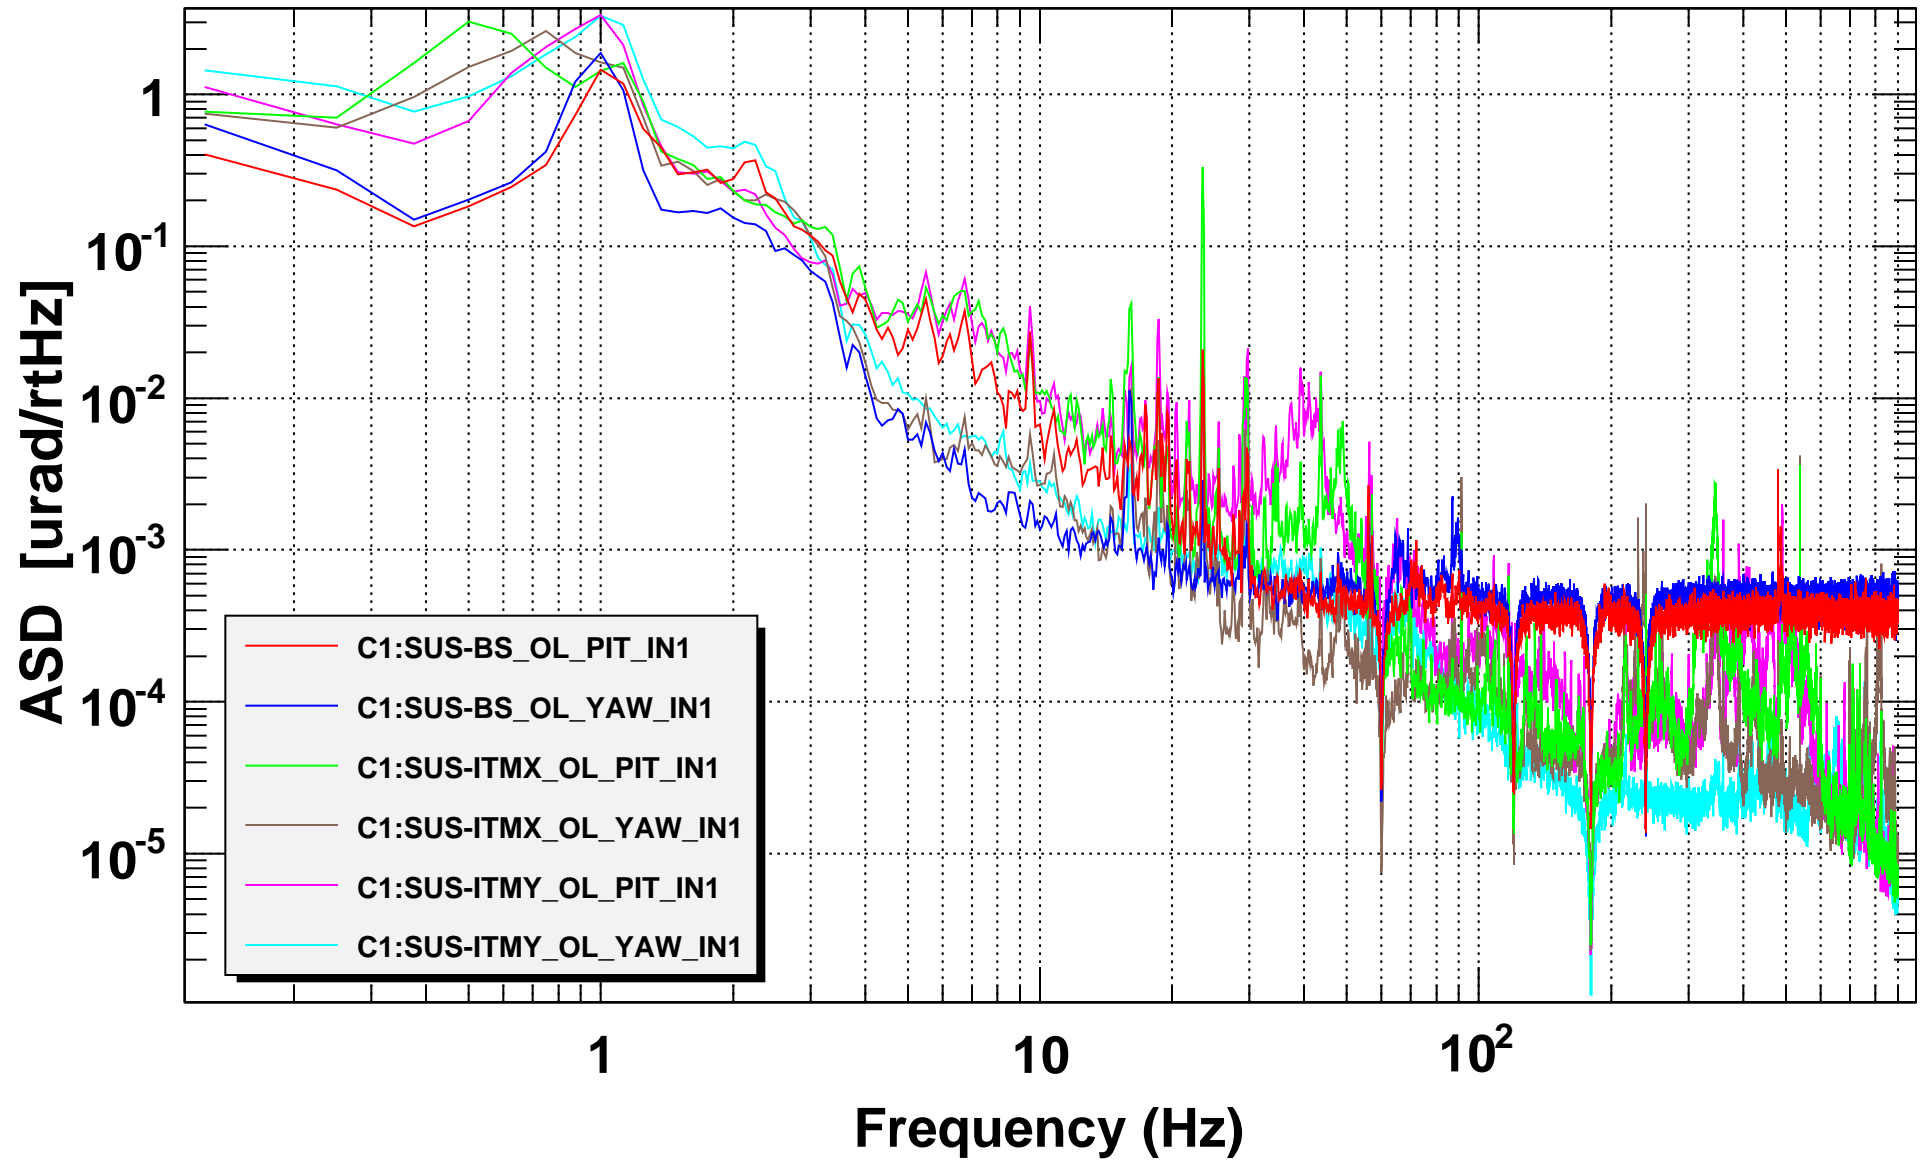

# Vertex optics OL error signal spectra

T0=21/11/2017 19:52:51

Avg=16

BW=0.187499