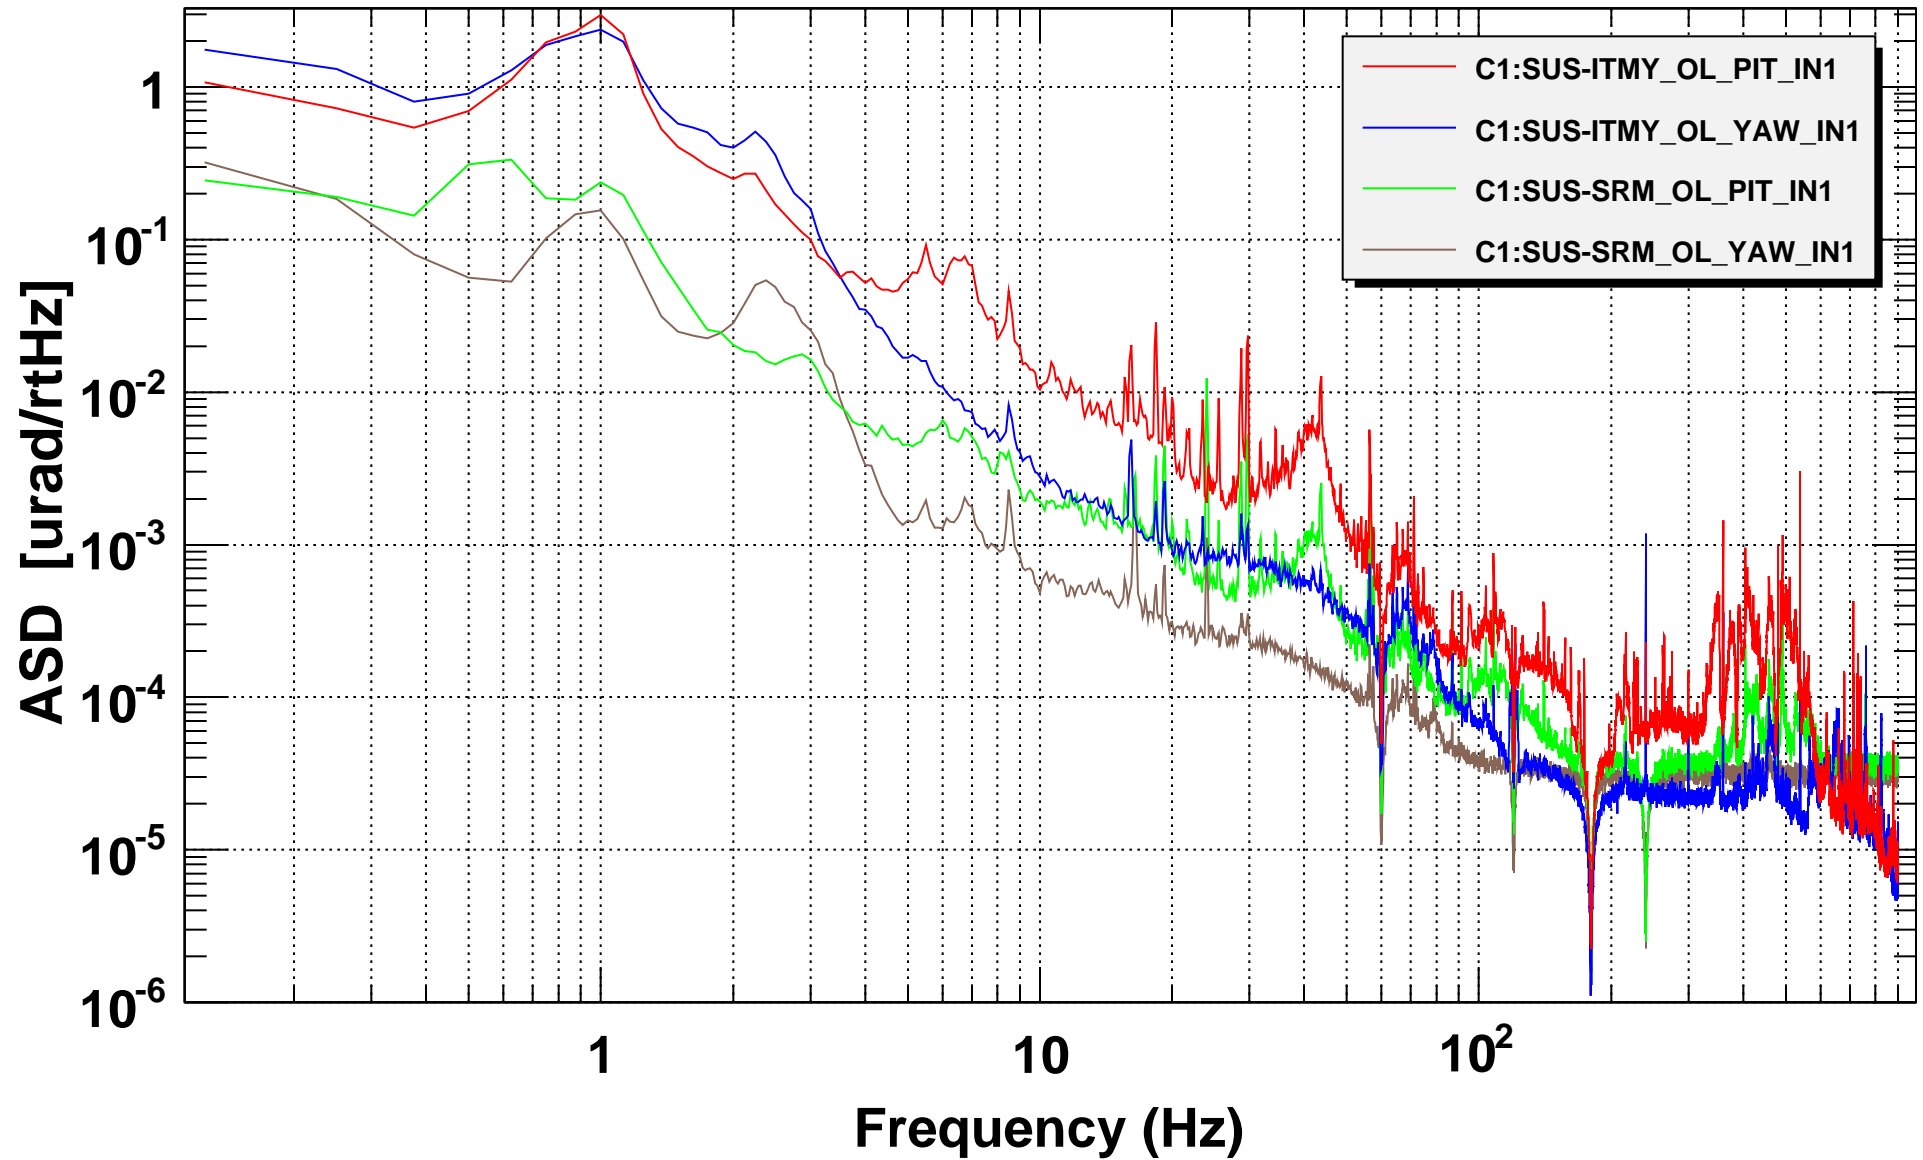

ITMY and SRM OL error signal spectra

T0=16/11/2017 22:14:49

Avg=54

BW=0.187499