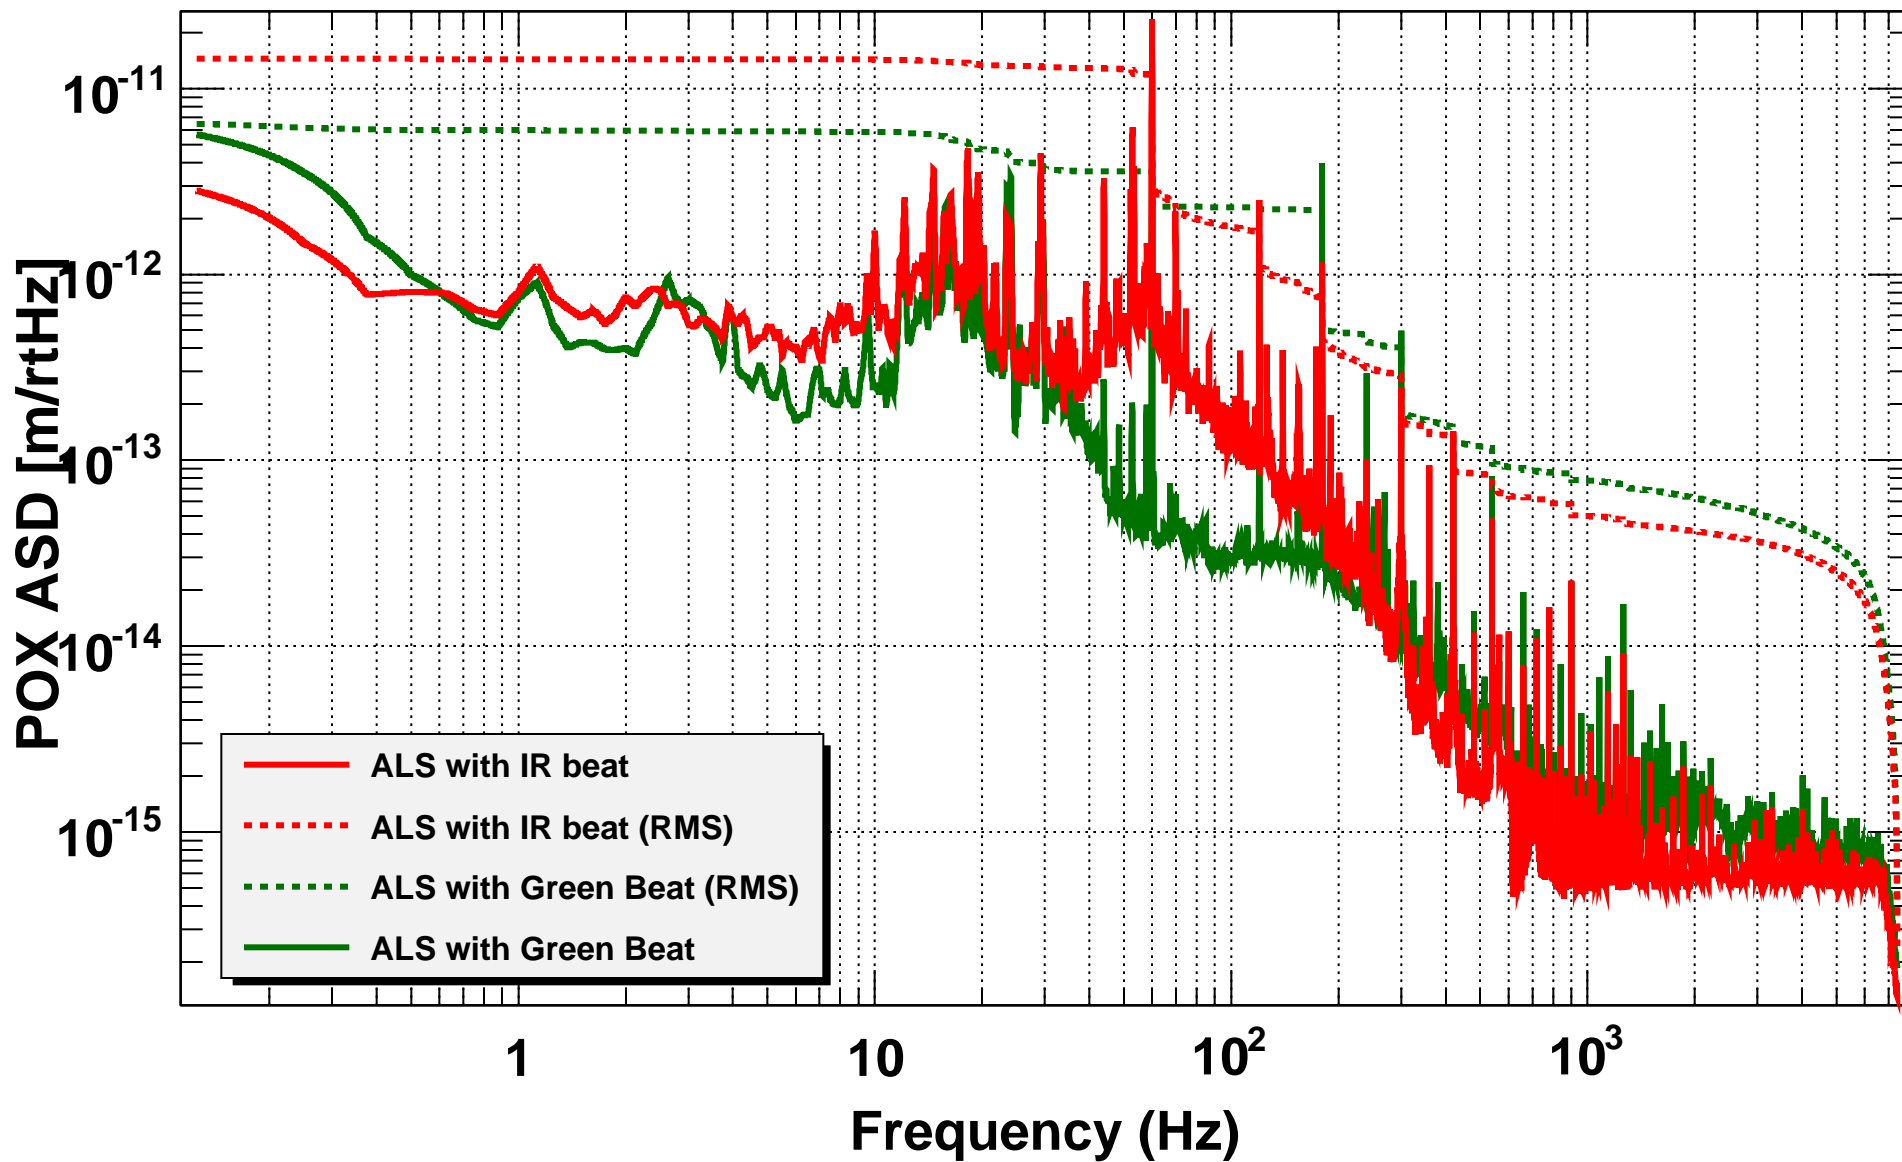

Power spectrum

*T0=02/09/2017 01:46:23

*Avg=17/Bin=5L

BW=0.187493