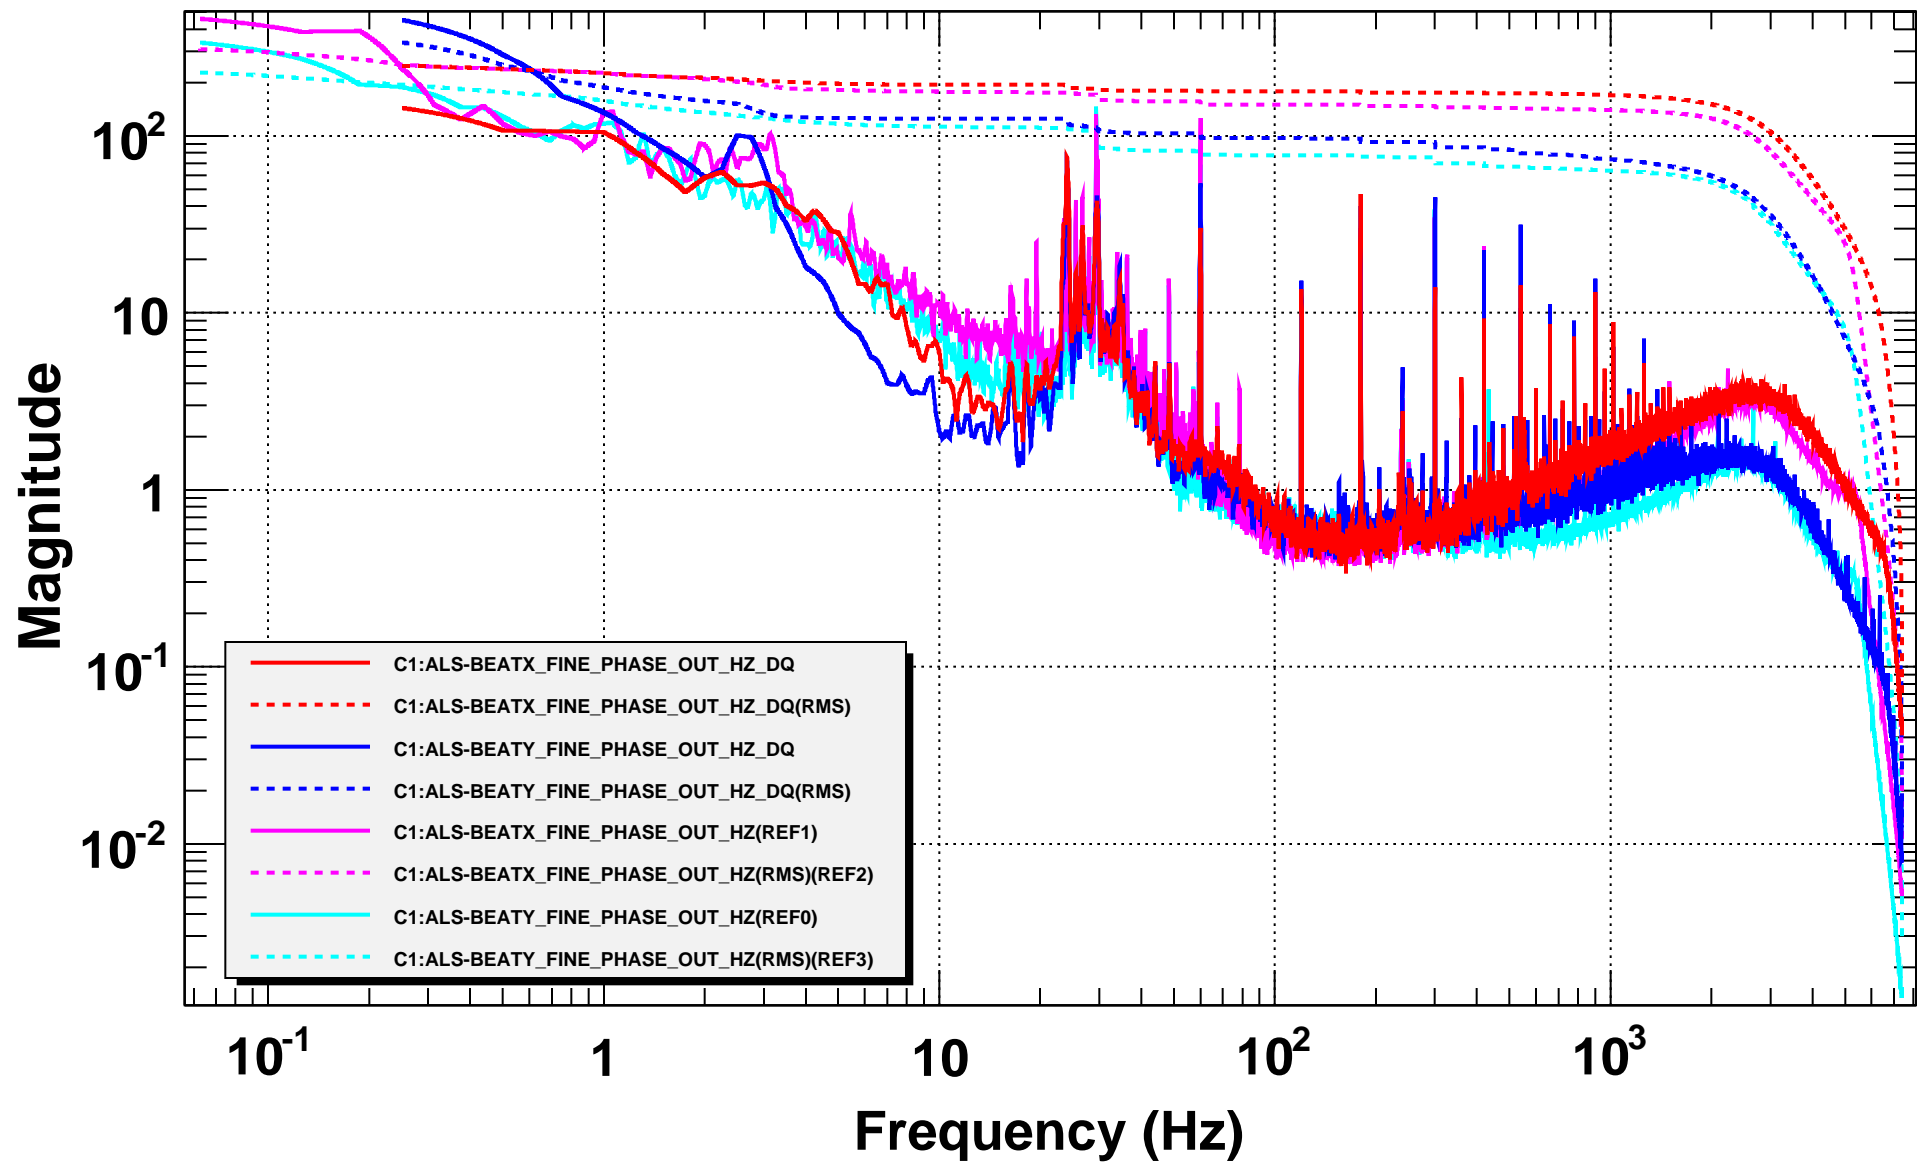

Power spectrum

*T0=18/08/2015 08:51:53

*Avg=21/Bin=11L

*BW=0.0937422