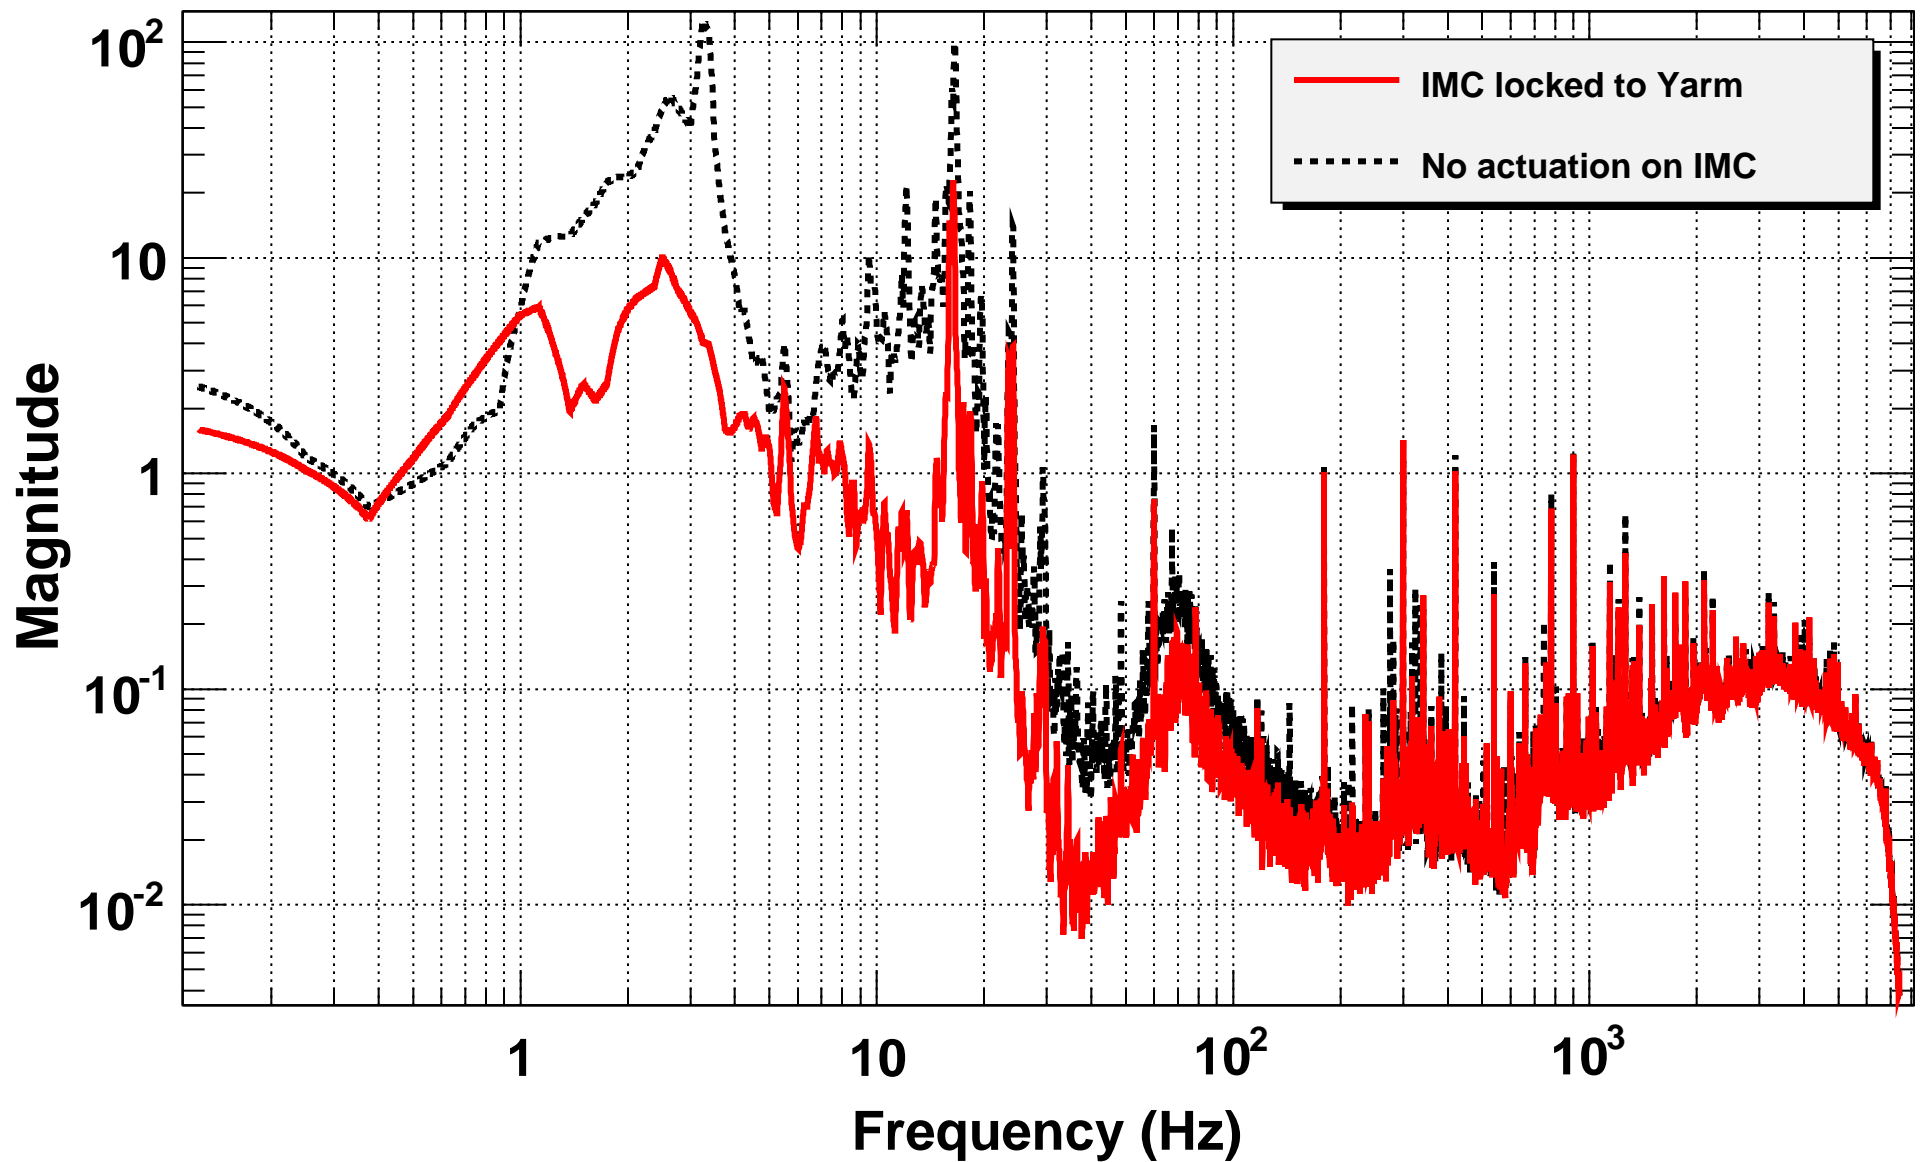

X-arm control signal spectra

*T0=06/08/2017 22:40:57

Avg=17/Bin=5L

BW=0.187493