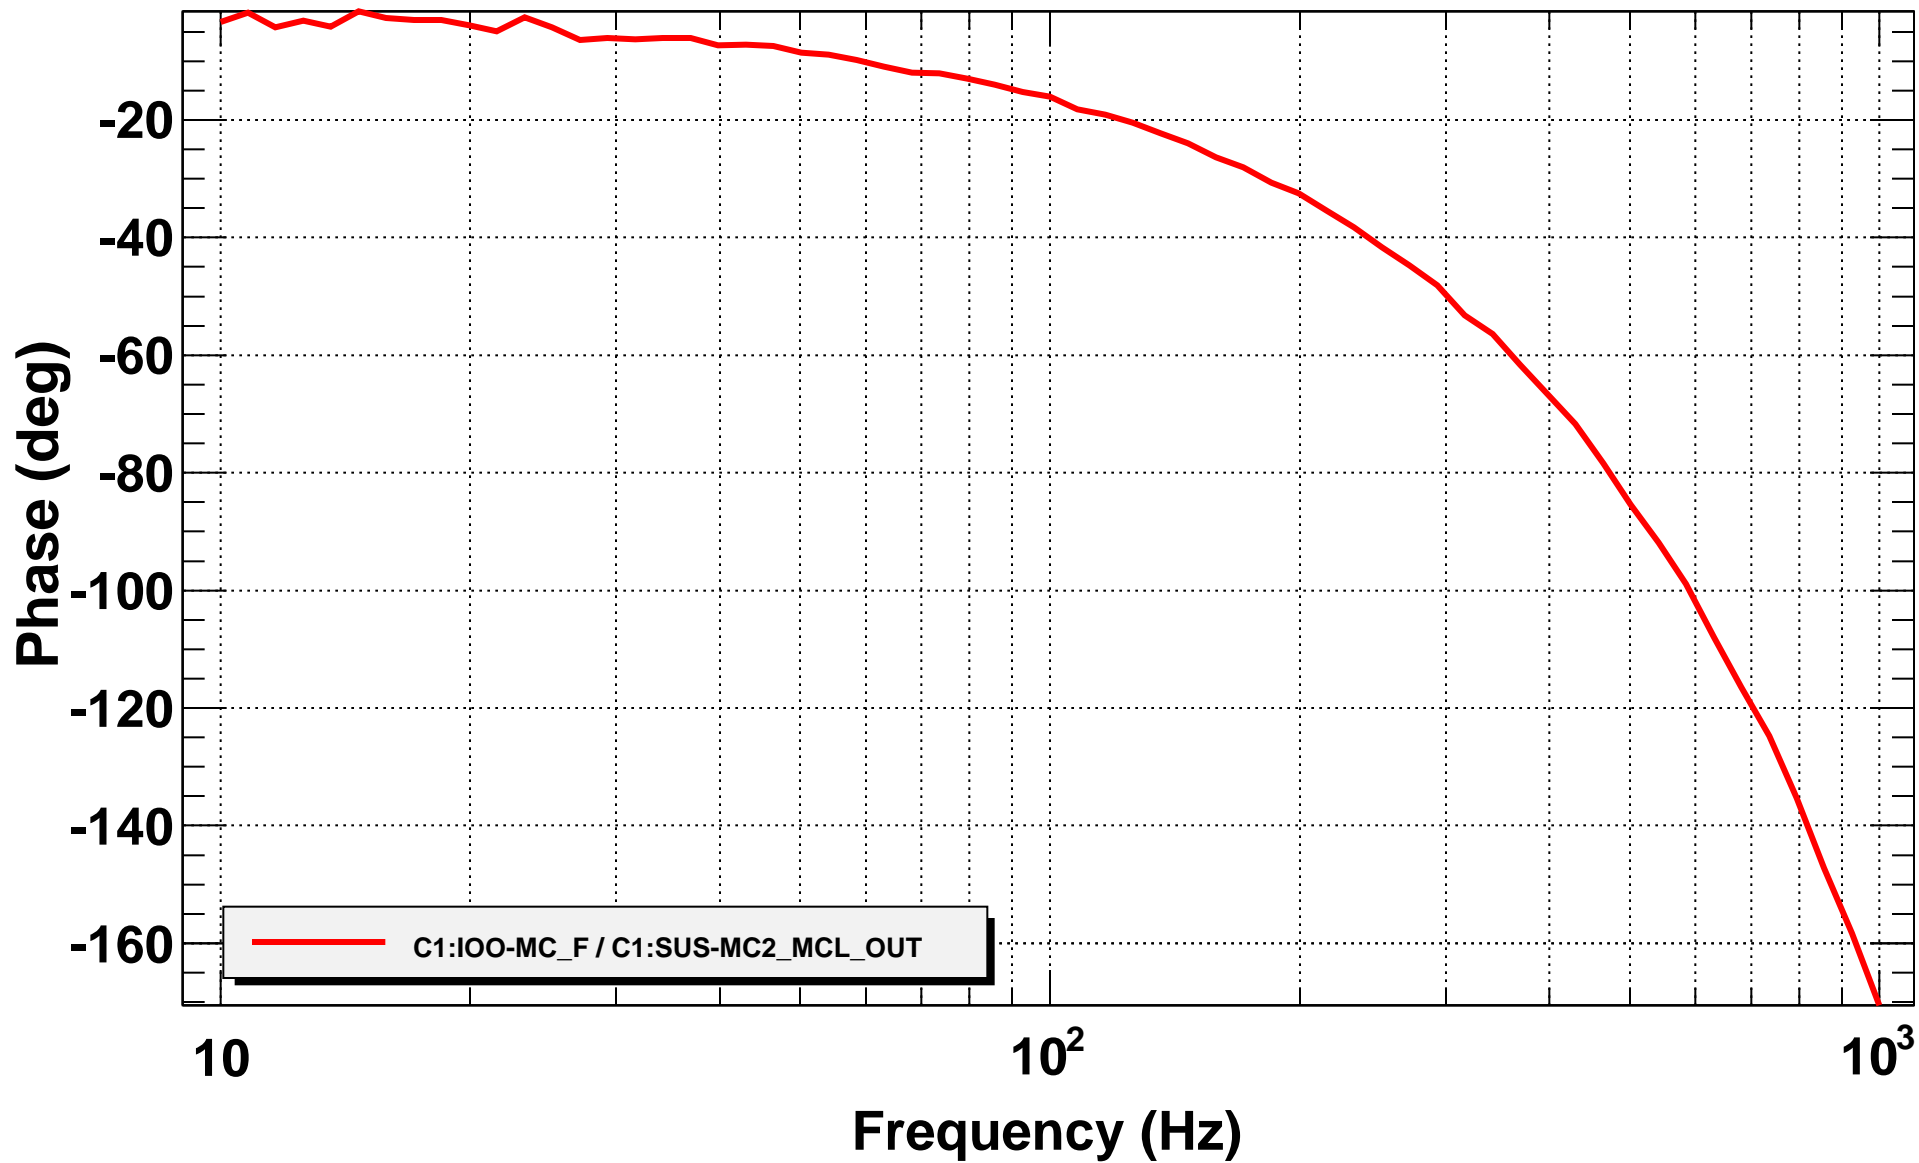

Transfer function

T0=24/03/2017 19:26:21.060058

Avg=61