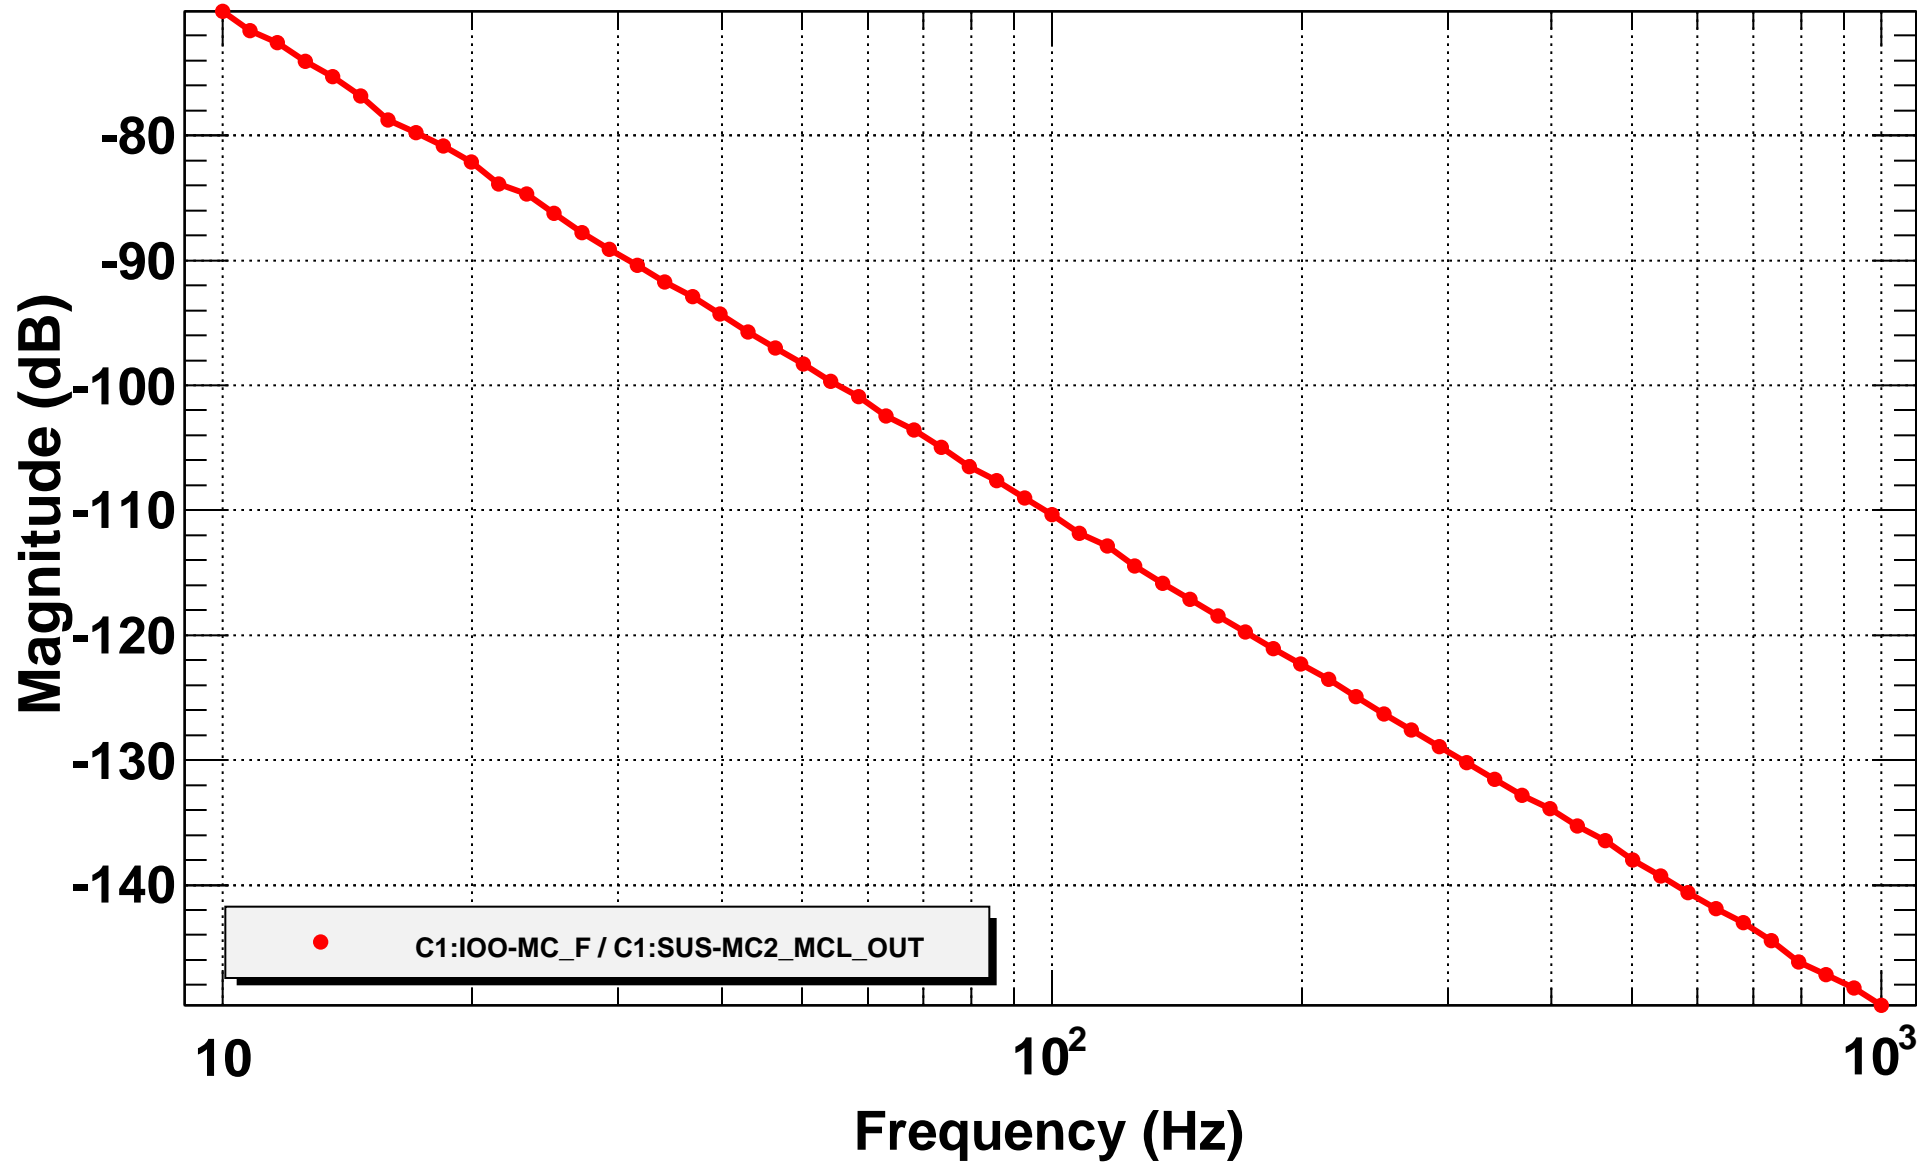

Transfer function

T0=24/03/2017 19:26:21.060058

Avg=61