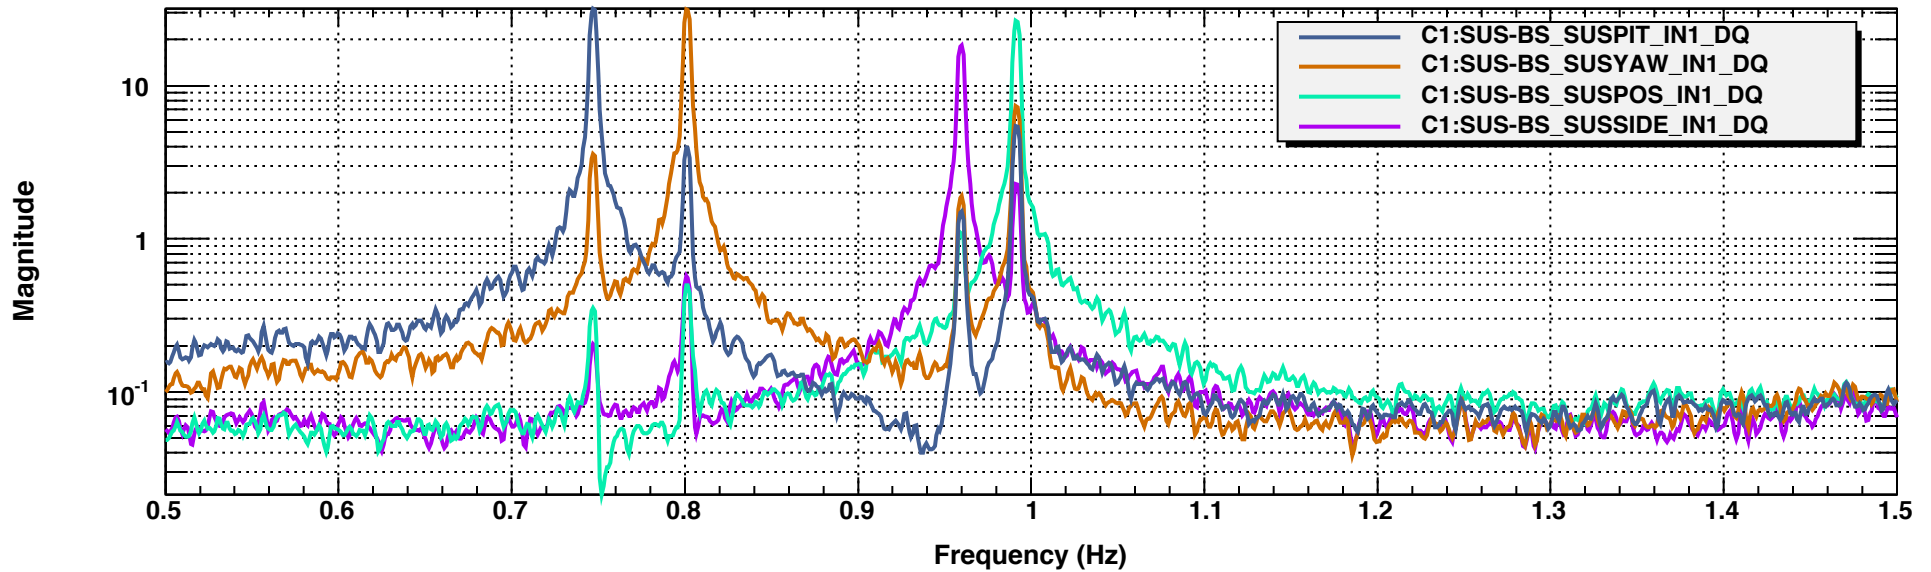

Power spectrum

T0=29/07/2016 04:51:16

Avg=21

BW=0.00368175

Power spectrum

T0=29/07/2016 04:51:16

Avg=21

BW=0.00368175