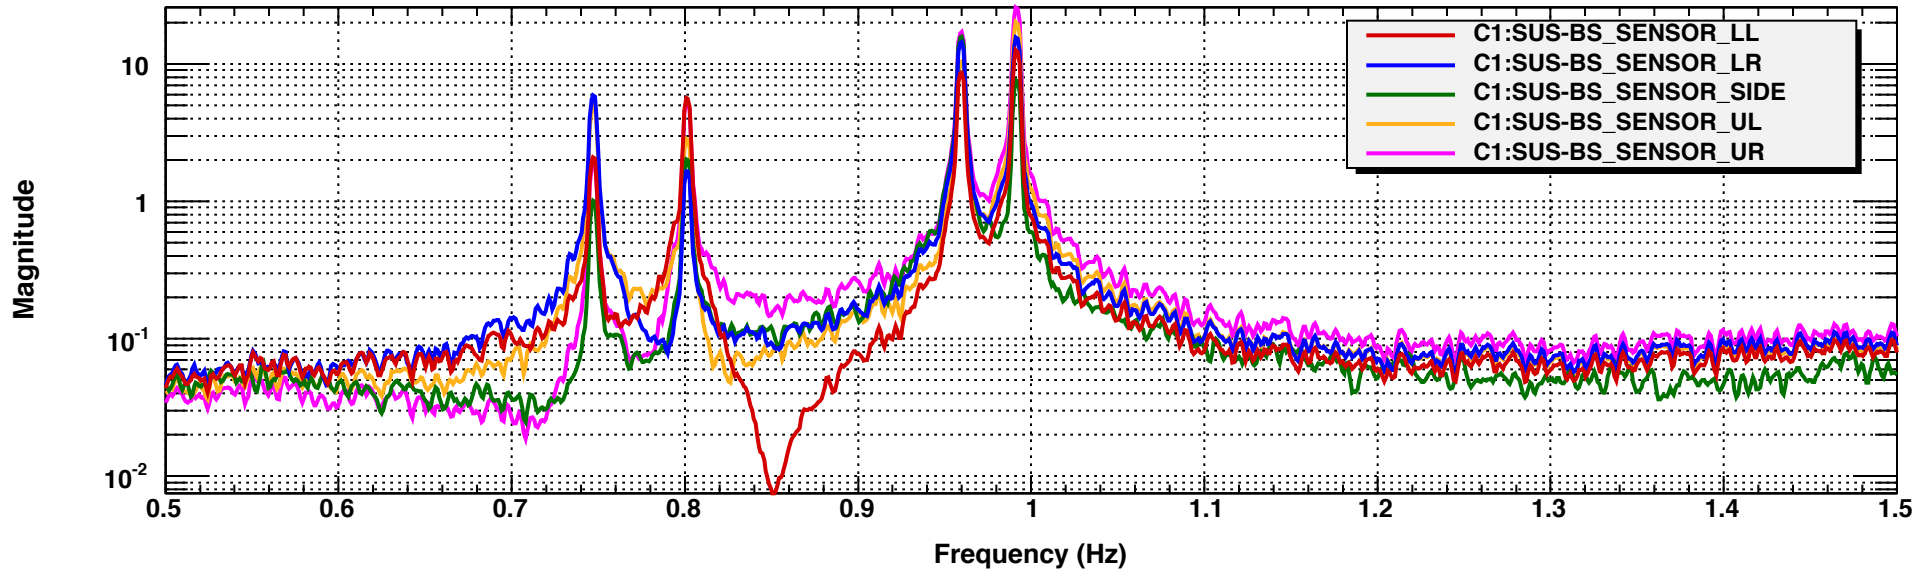

Power spectrum

T0=29/07/2016 04:51:16

Avg=21

BW=0.00368175

Power spectrum

T0=29/07/2016 04:51:16

Avg=21

BW=0.00368175