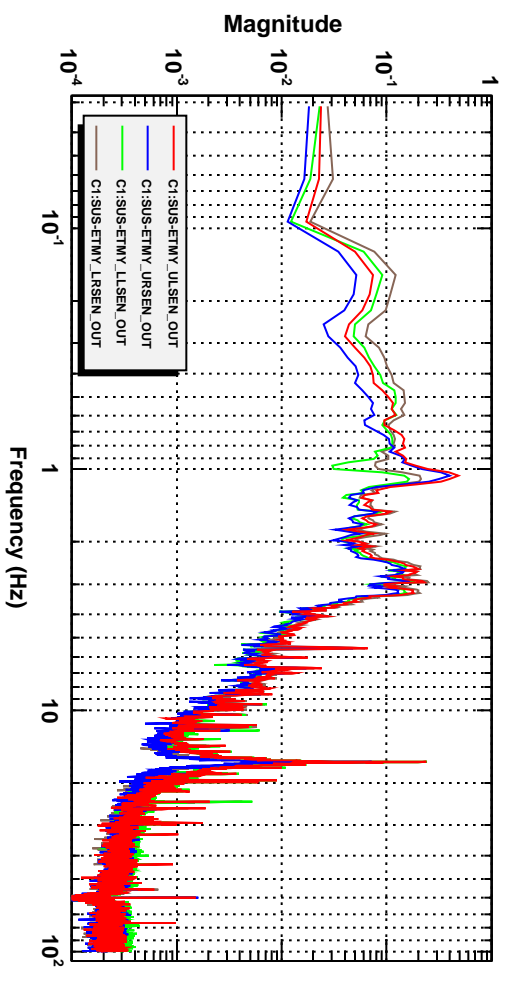

Power spectrum

T0=17/11/2015 08:46:16  
Avg=10  
BW=0.0468749

Power spectrum

T0=17/11/2015 08:46:16  
Avg=10  
BW=0.046874

Power spectrum

T0=17/11/2015 08:46:16  
Avg=10  
BW=0.0468749

Power spectrum

T0=17/11/2015 08:46:16  
Avg=10  
BW=0.046874