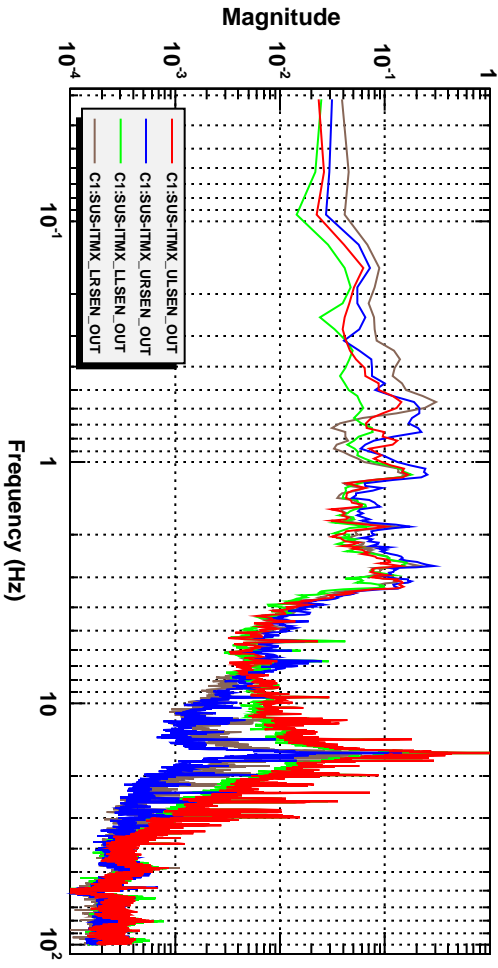

Power spectrum

T0=17/11/2015 08:46:16  
Avg=10  
BW=0.0468749

Power spectrum

T0=17/11/2015 08:46:16  
Avg=10  
BW=0.046874

Power spectrum

T0=17/11/2015 08:46:16  
Avg=10  
BW=0.0468749

Power spectrum

T0=17/11/2015 08:46:16  
Avg=10  
BW=0.046874