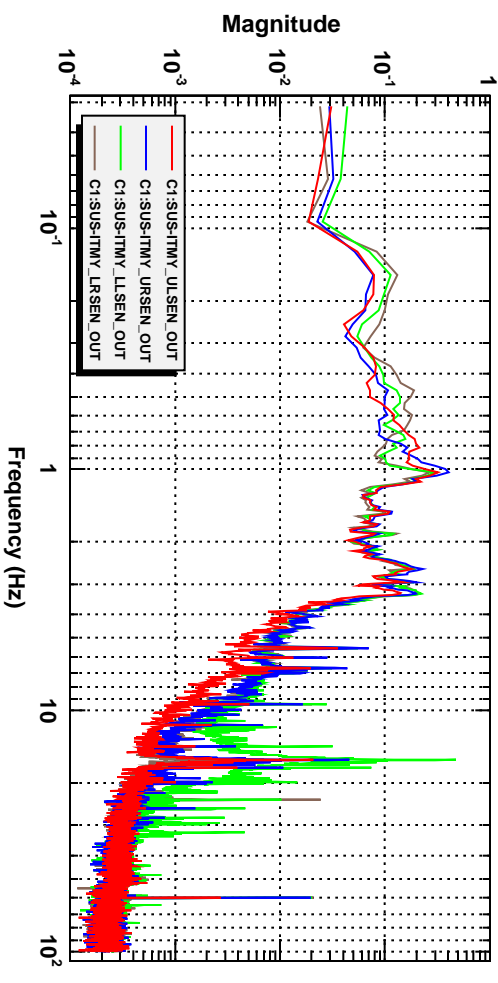

Power spectrum

T0=17/11/2015 08:46:16  
Avg=10  
BW=0.0468749

Power spectrum

T0=17/11/2015 08:46:16  
Avg=10  
BW=0.046874

Power spectrum

T0=17/11/2015 08:46:16  
Avg=10  
BW=0.0468749

Power spectrum

T0=17/11/2015 08:46:16  
Avg=10  
BW=0.046874