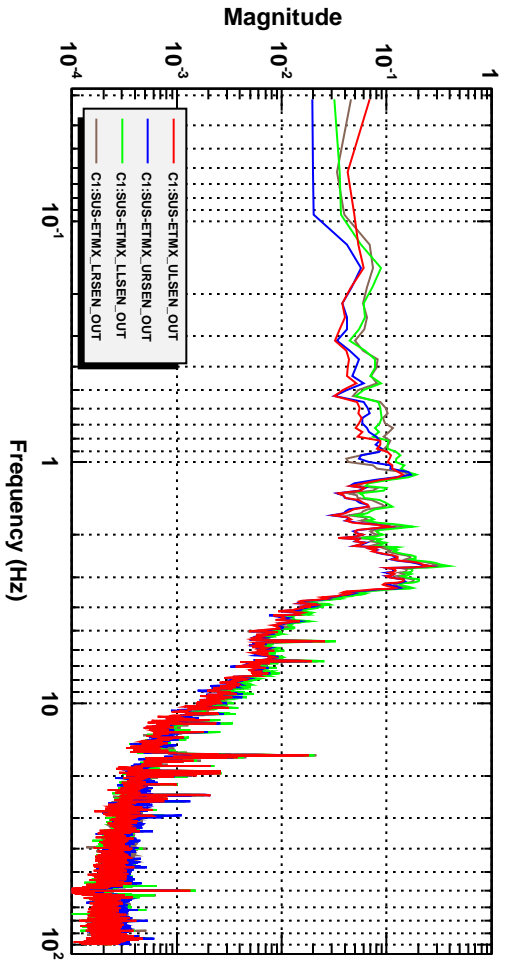

Power spectrum

T0=17/11/2015 08:46:16  
Avg=10  
BW=0.0468749

Power spectrum

T0=17/11/2015 08:46:16  
Avg=10  
BW=0.046874

Power spectrum

T0=17/11/2015 08:46:16  
Avg=10  
BW=0.0468749

Power spectrum

T0=17/11/2015 08:46:16  
Avg=10  
BW=0.046874