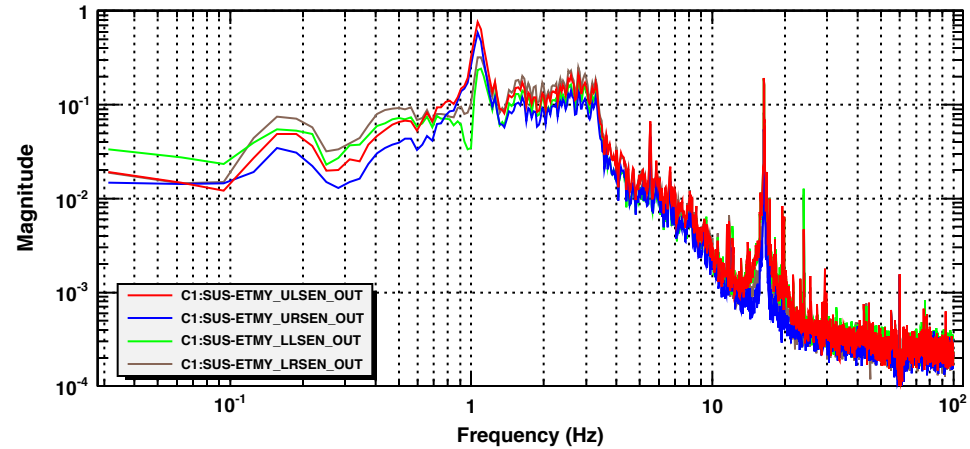

Power spectrum

T0=12/11/2015 05:53:41

Avg=10

BW=0.0468749

Power spectrum

T0=12/11/2015 05:53:41

Avg=10

BW=0.0468749