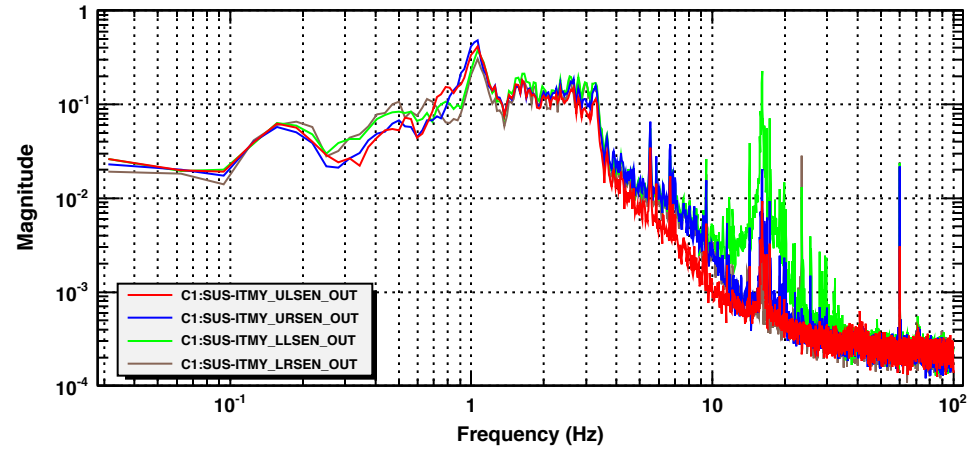

Power spectrum

T0=12/11/2015 05:53:41

Avg=10

BW=0.0468749

Power spectrum

T0=12/11/2015 05:53:41

Avg=10

BW=0.0468749