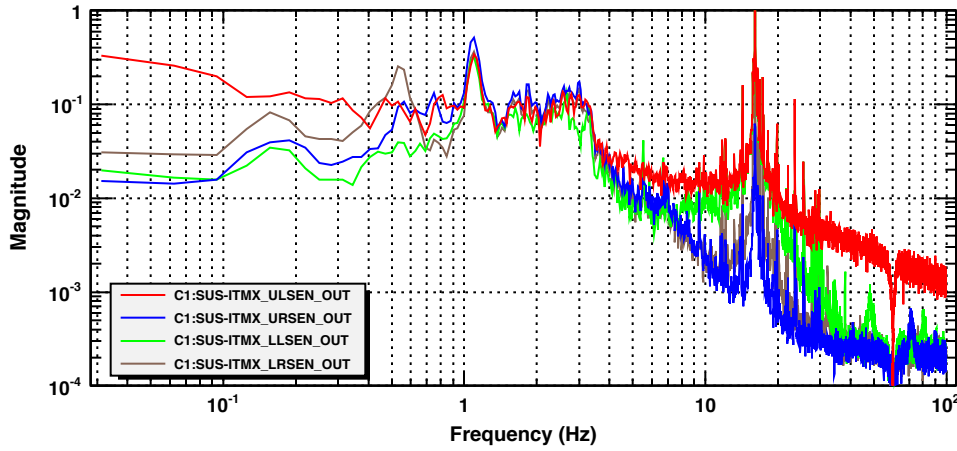

Power spectrum

T0=12/11/2015 05:53:41

Avg=10

BW=0.0468749

Power spectrum

T0=12/11/2015 05:53:41

Avg=10

BW=0.0468749