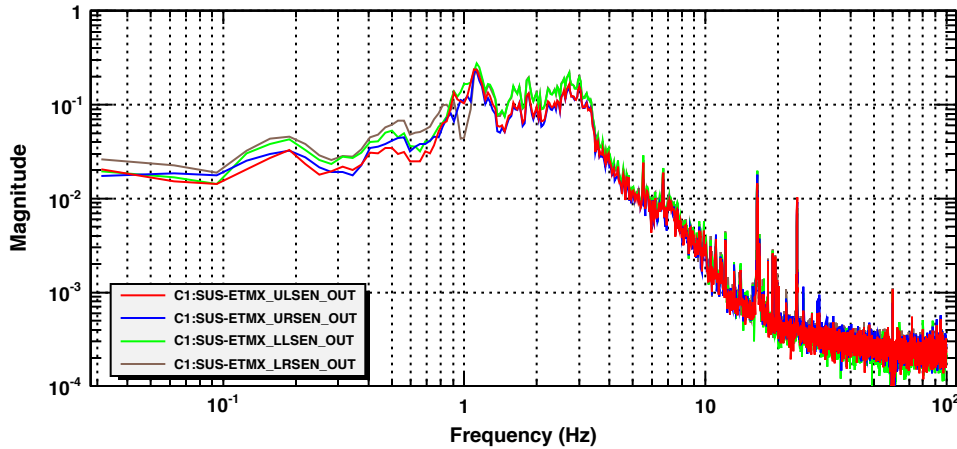

Power spectrum

T0=12/11/2015 05:53:41

Avg=10

BW=0.0468749

Power spectrum

T0=12/11/2015 05:53:41

Avg=10

BW=0.0468749