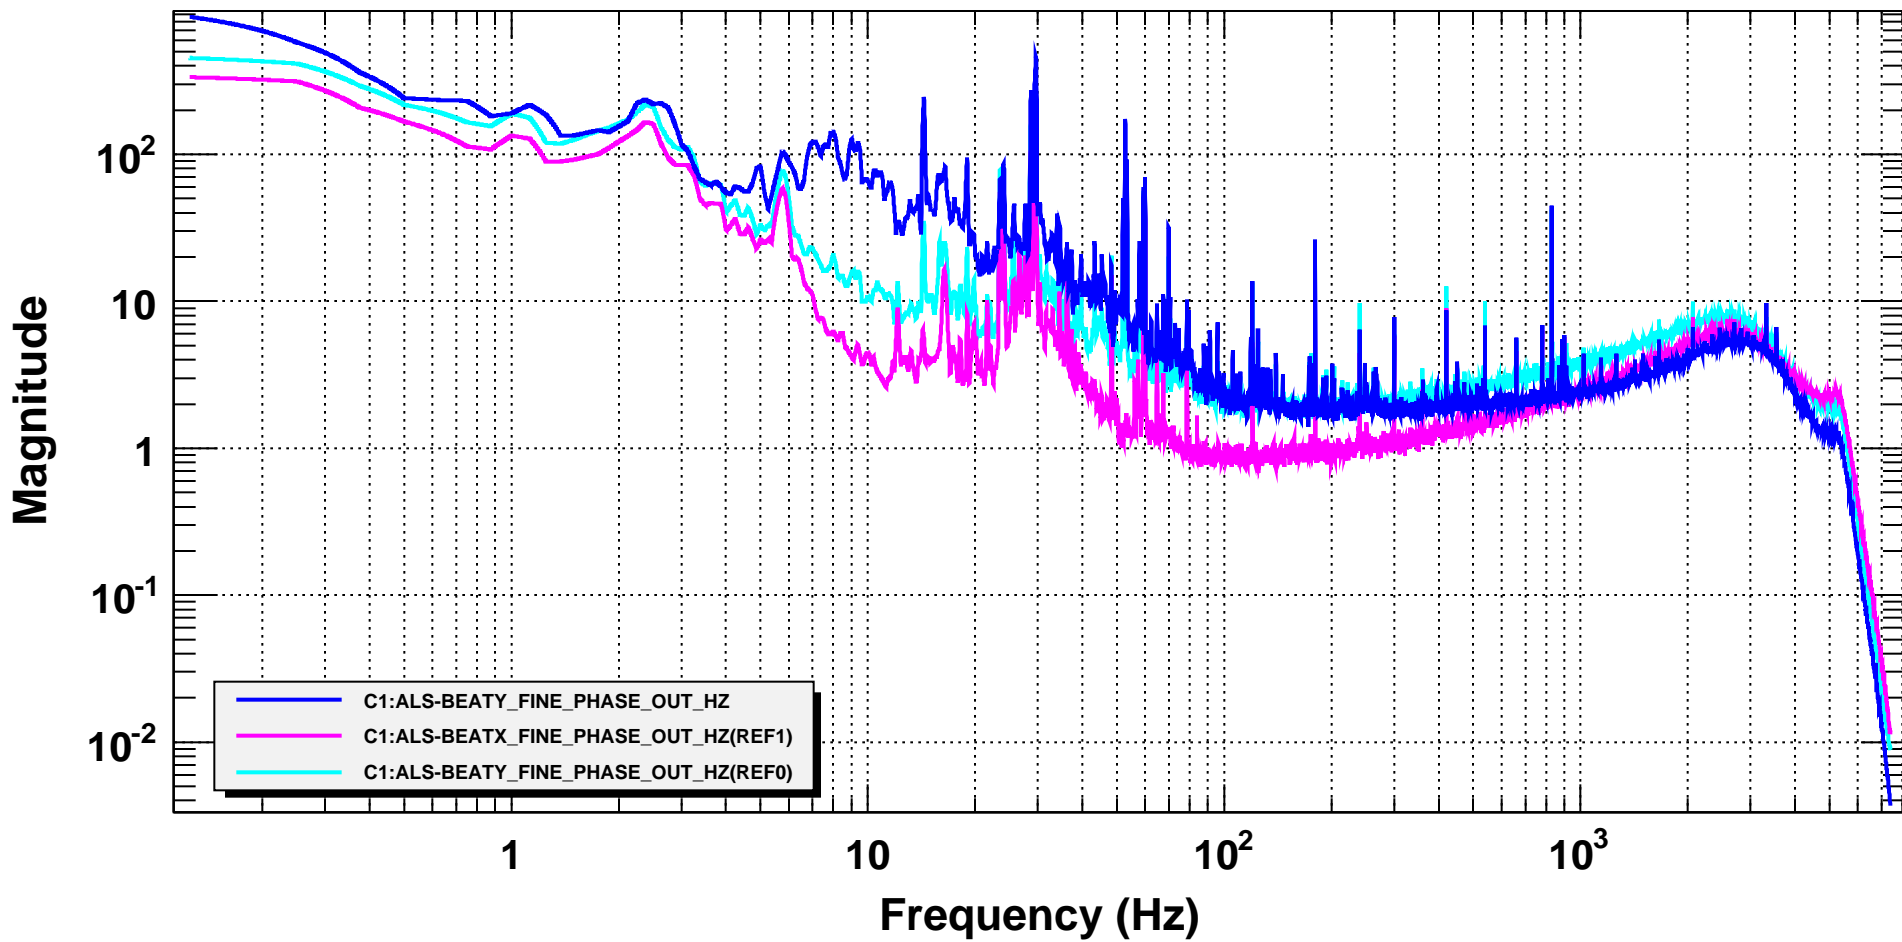

Power spectrum

*T0=06/10/2015 22:11:54

*Avg=43/Bin=5L

BW=0.187493