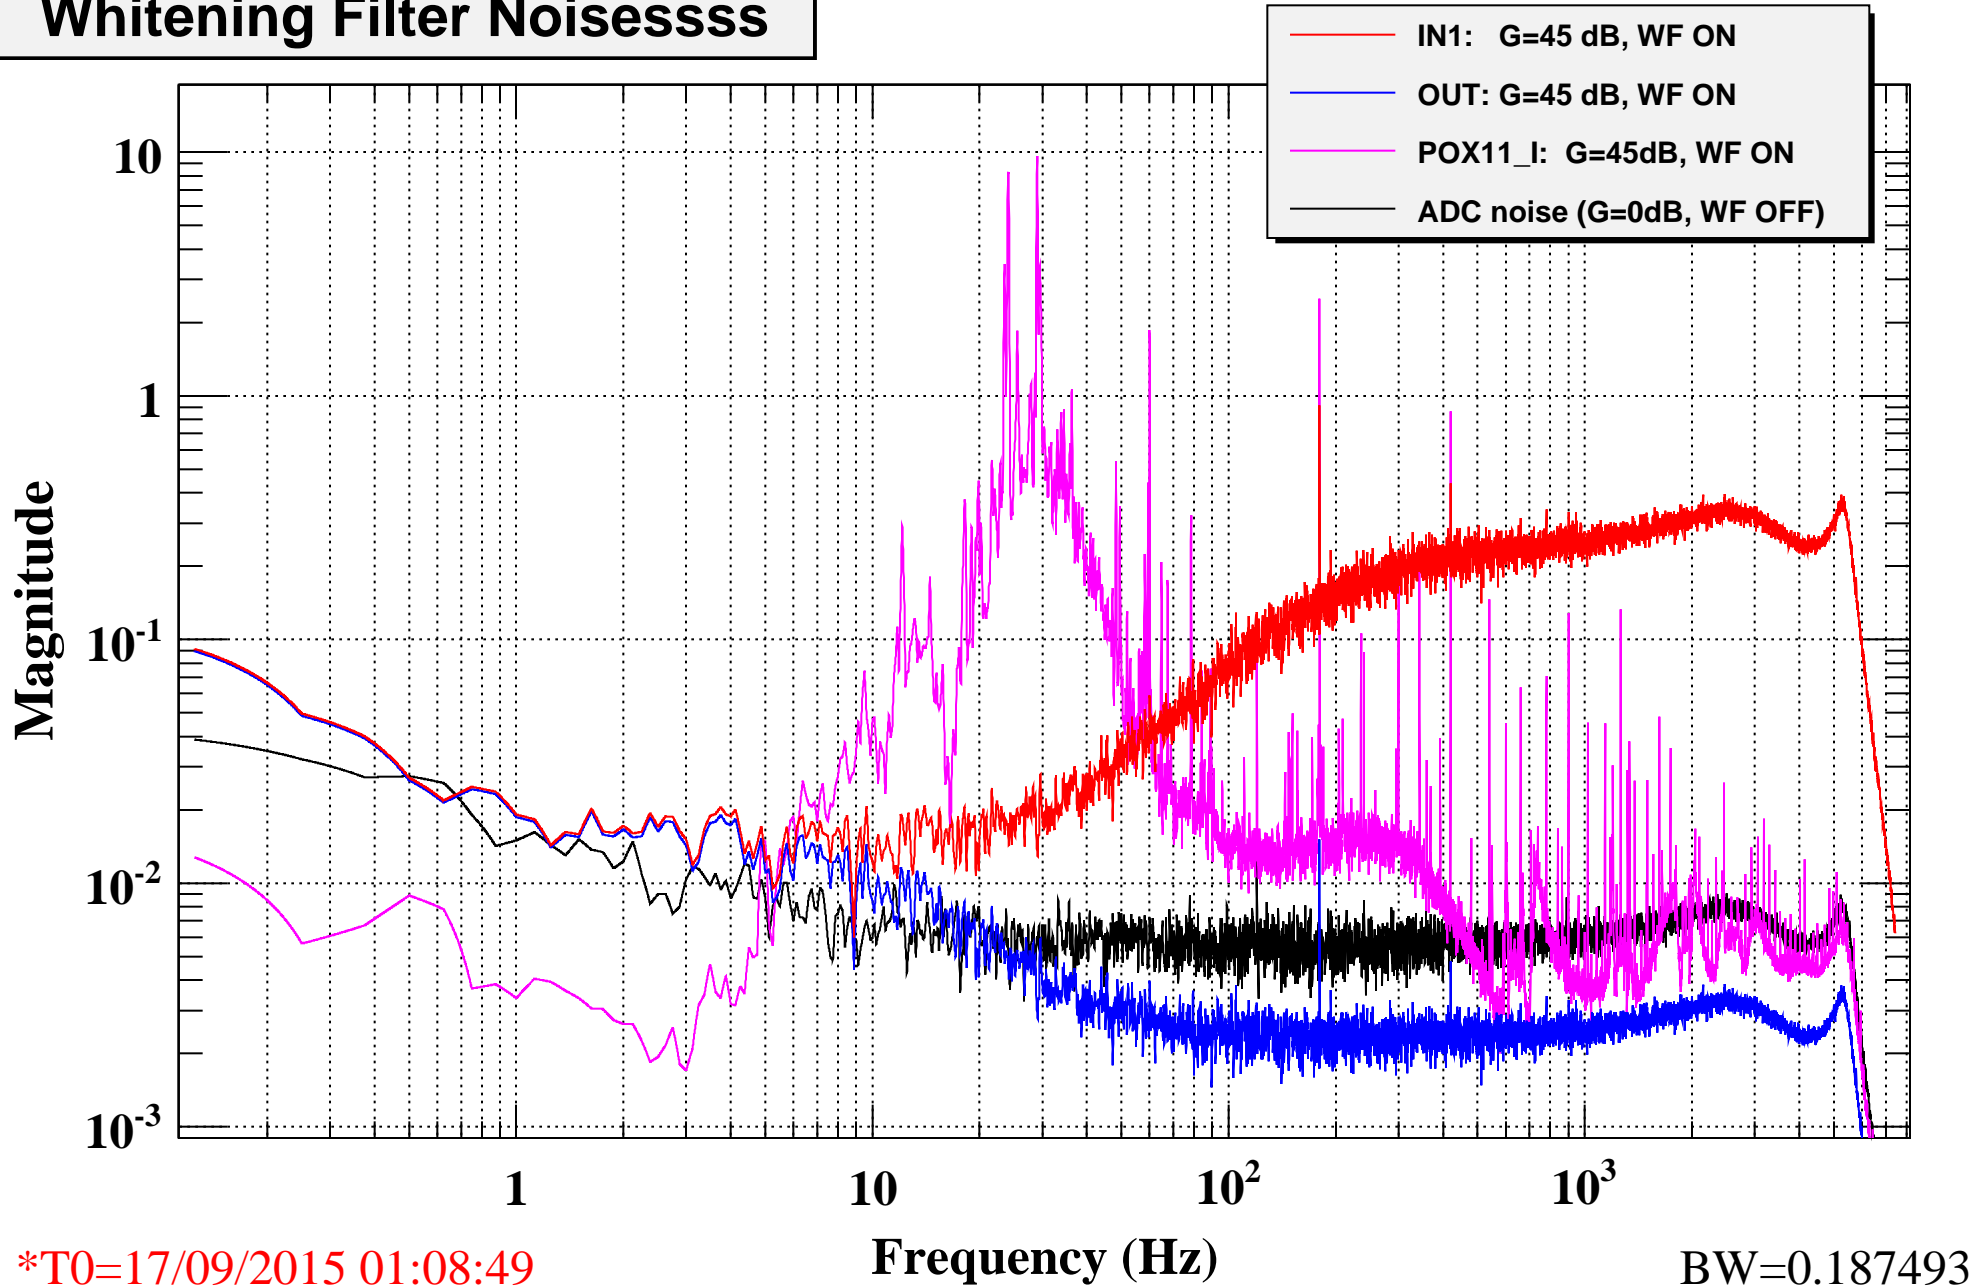

Whitening Filter Noisessss

*T0=17/09/2015 01:08:49

BW=0.187493