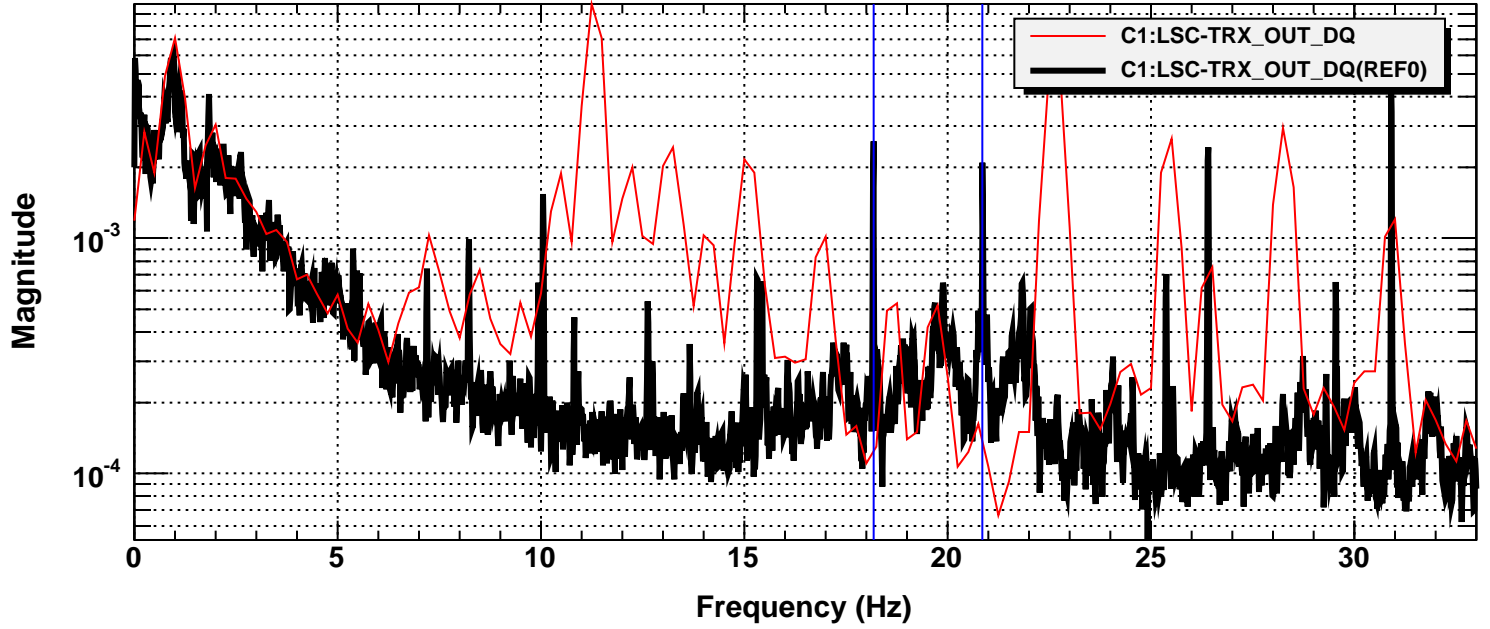

Power spectrum

*T0=26/04/2015 07:22:43

Avg=193

*BW=0.375

Power spectrum

T0=26/04/2015 07:22:43

Avg=193

BW=0.375