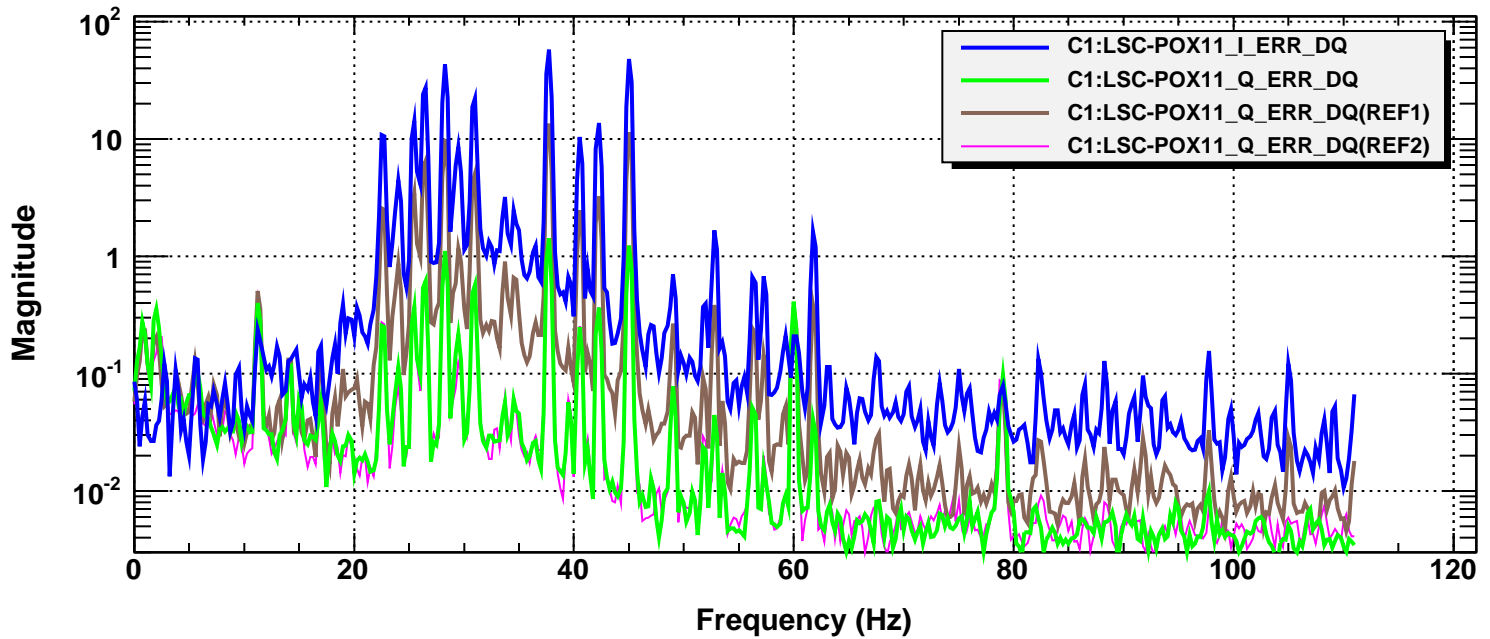

Power spectrum

*T0=26/04/2015 07:22:43

Avg=193

*BW=0.375

Power spectrum

T0=26/04/2015 07:22:43

Avg=193

BW=0.375