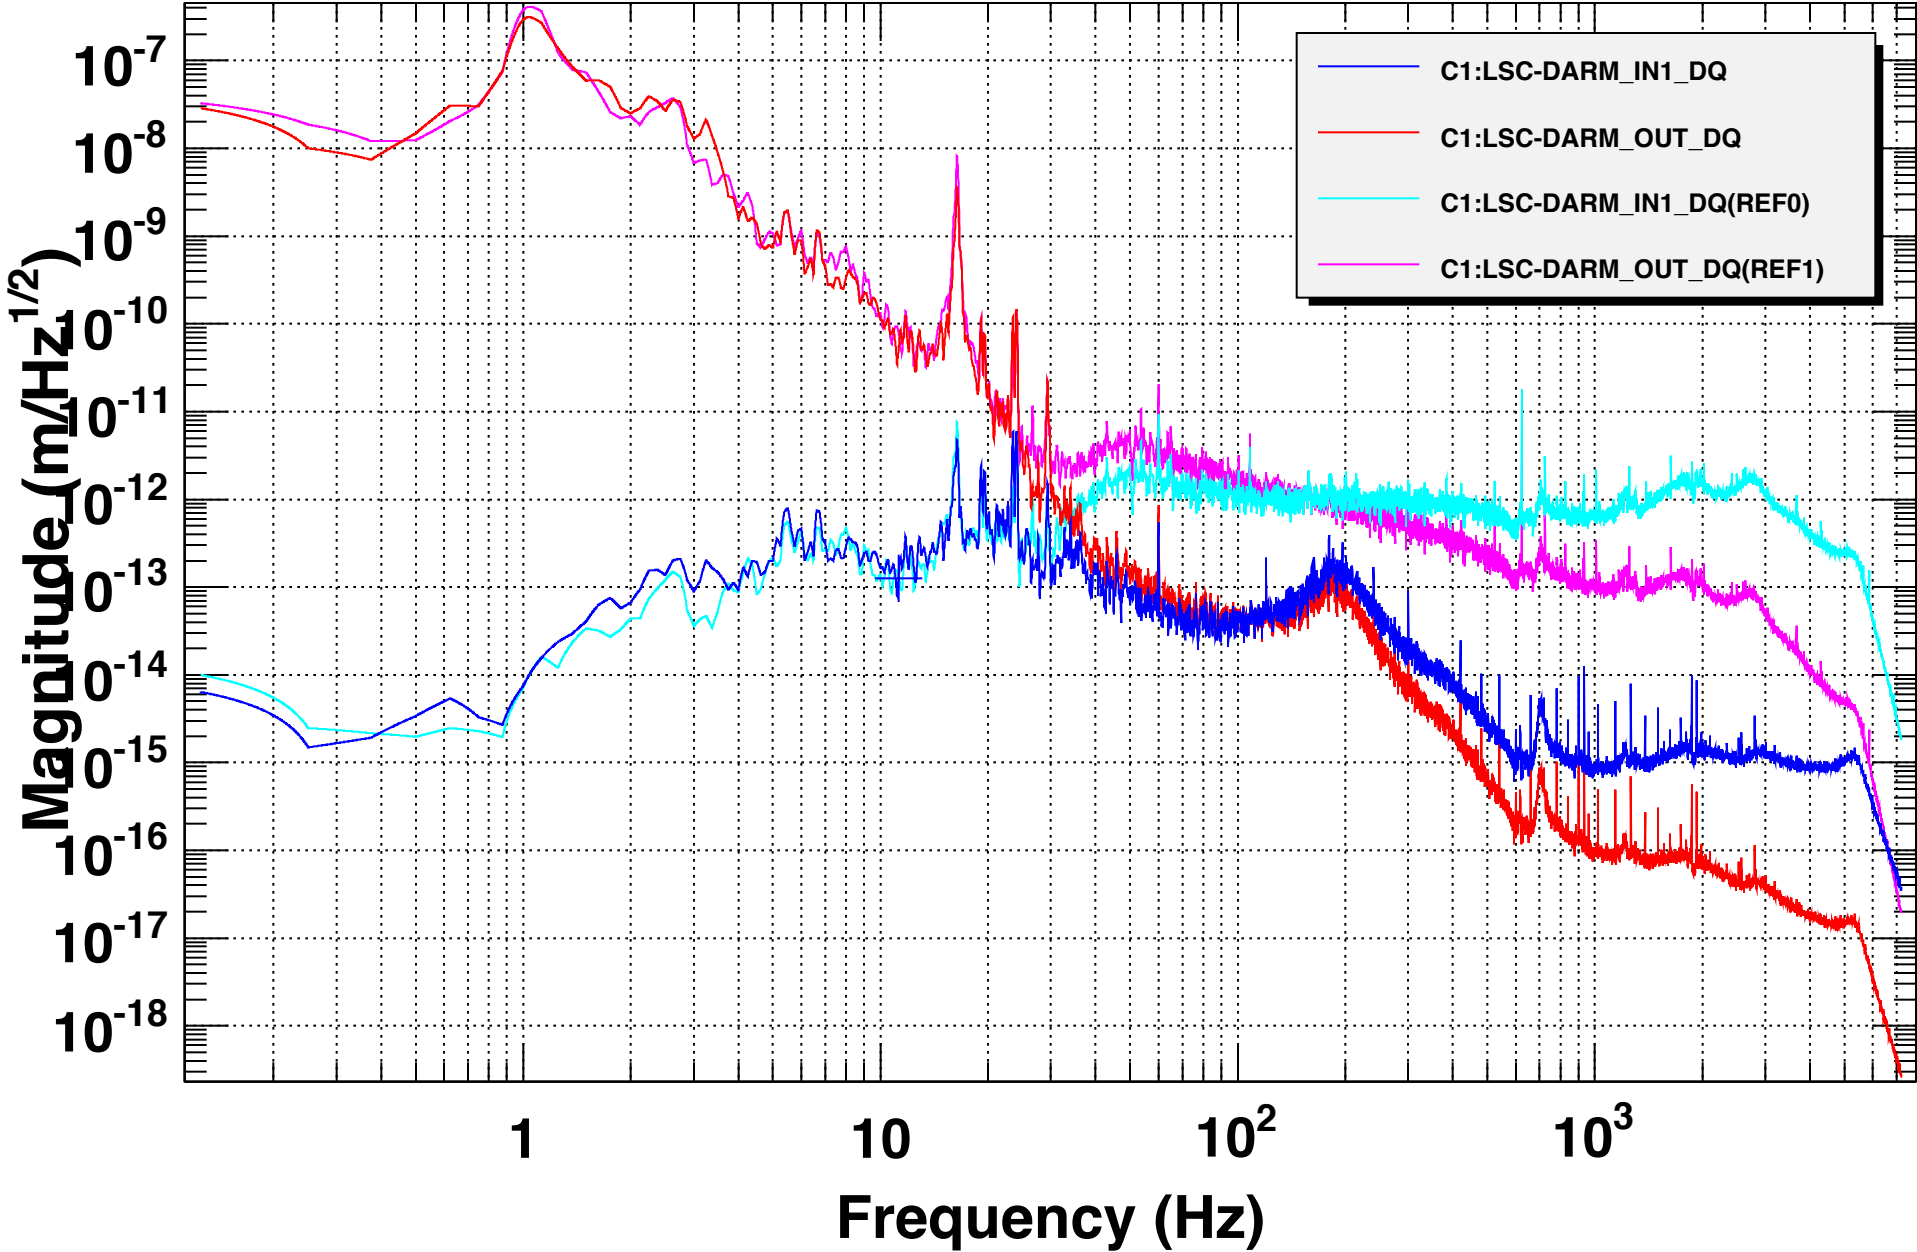

DARM *VERY ROUGH*** calibration**

***T0=08/03/2015 06:48:04**

Avg=5/Bin=5L

BW=0.187493