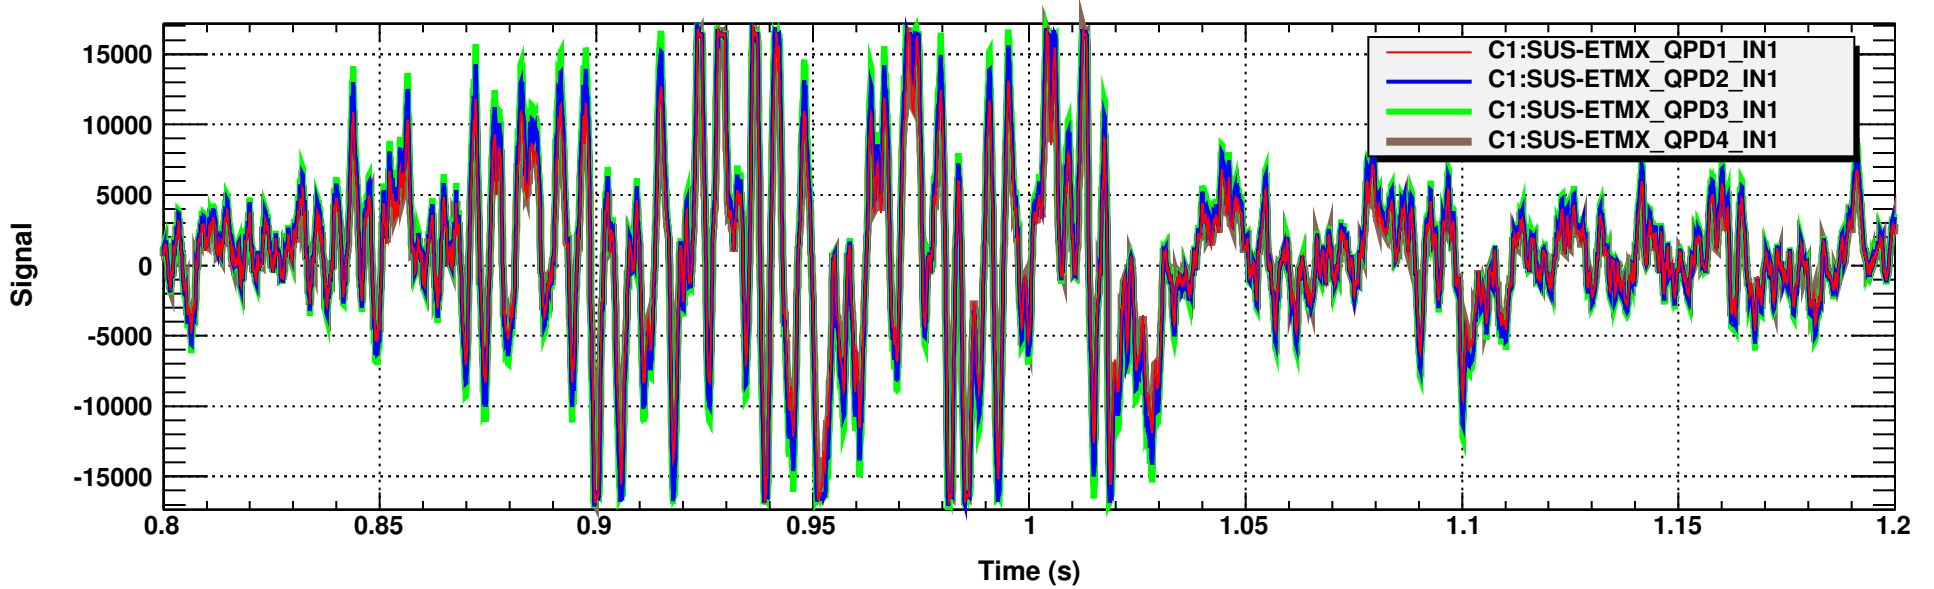

Time series

T0=13/02/2015 09:30:19

Avg=1

Time series

T0=13/02/2015 09:30:19

Avg=1