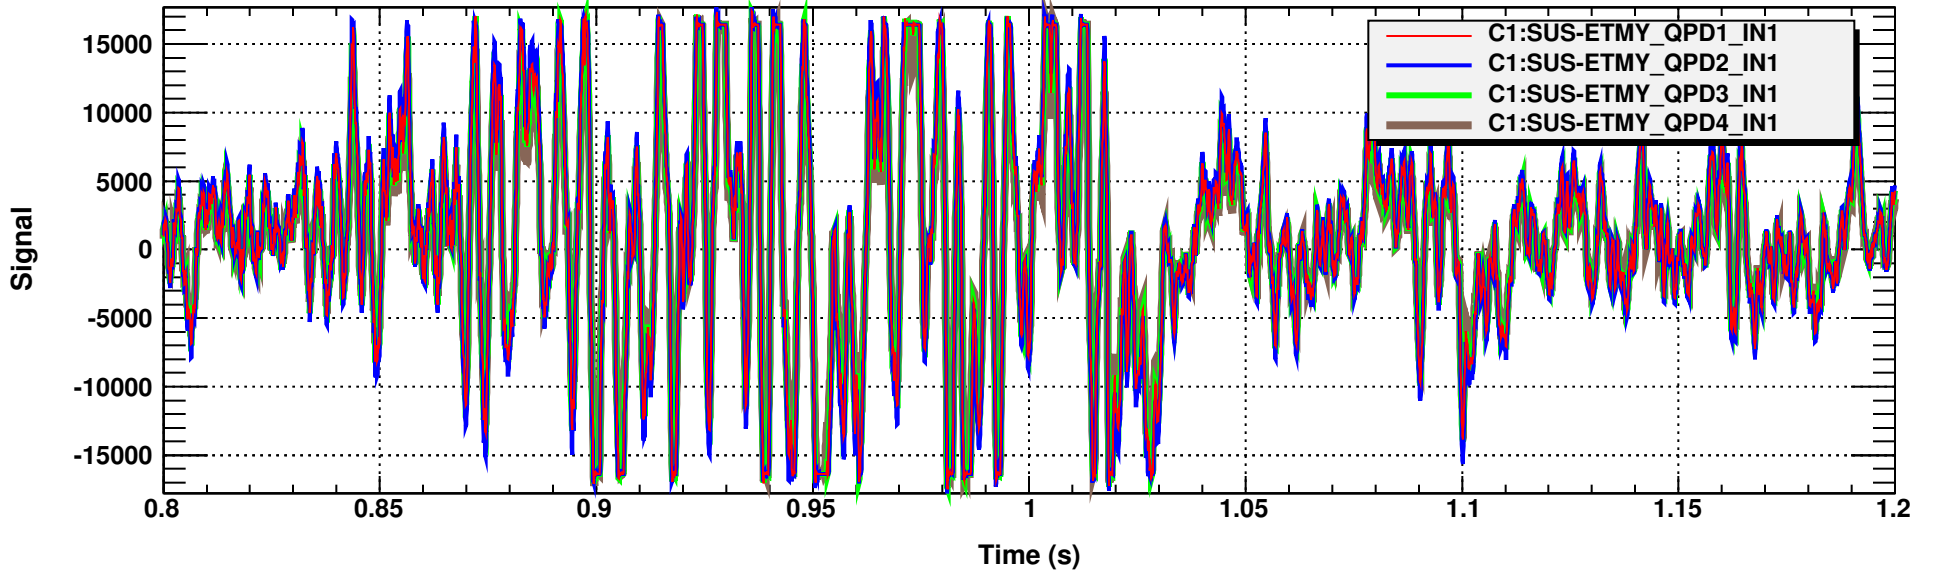

Time series

T0=13/02/2015 09:30:19

Avg=1

Time series

T0=13/02/2015 09:30:19

Avg=1