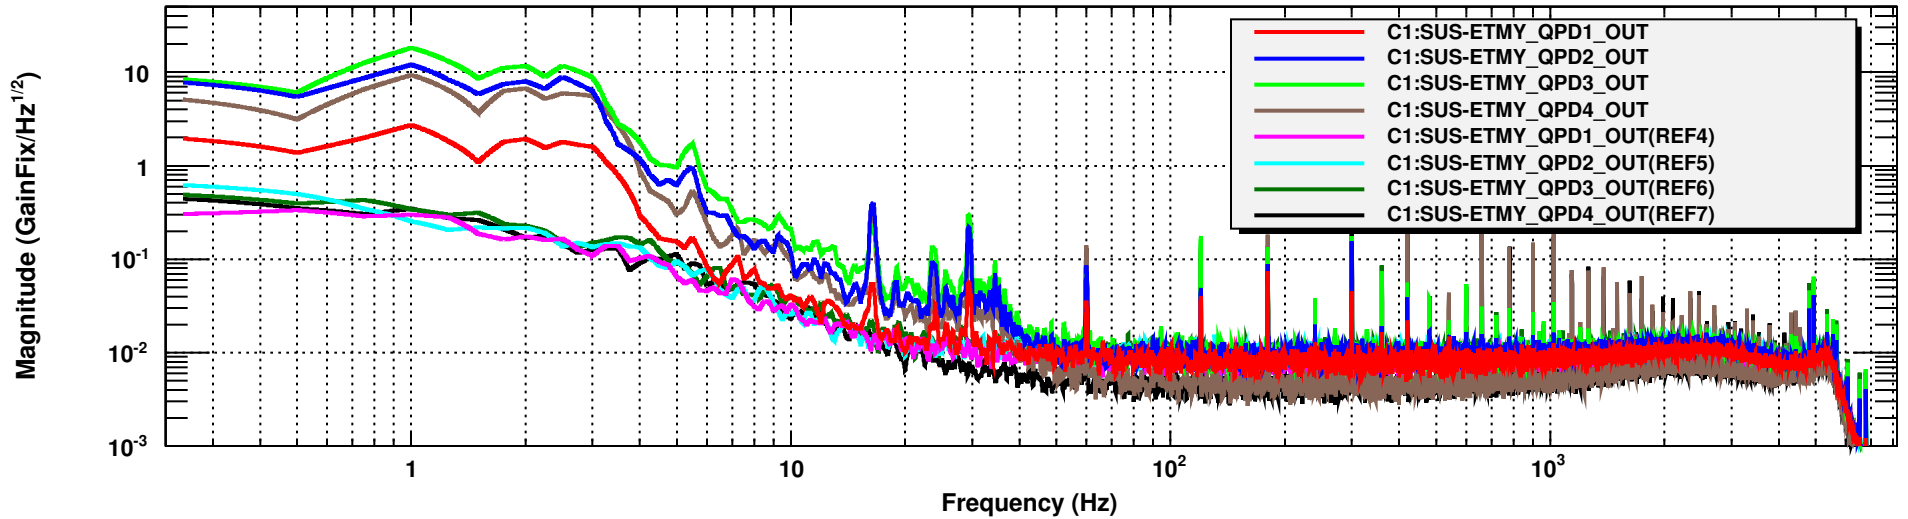

Yarm gets +16.8dB to match Xarm gain

*T0=13/12/2014 02:29:17

Avg=10/Bin=2L

BW=0.374994

Power spectrum

*T0=13/12/2014 02:29:17

Avg=10/Bin=2L

BW=0.374994