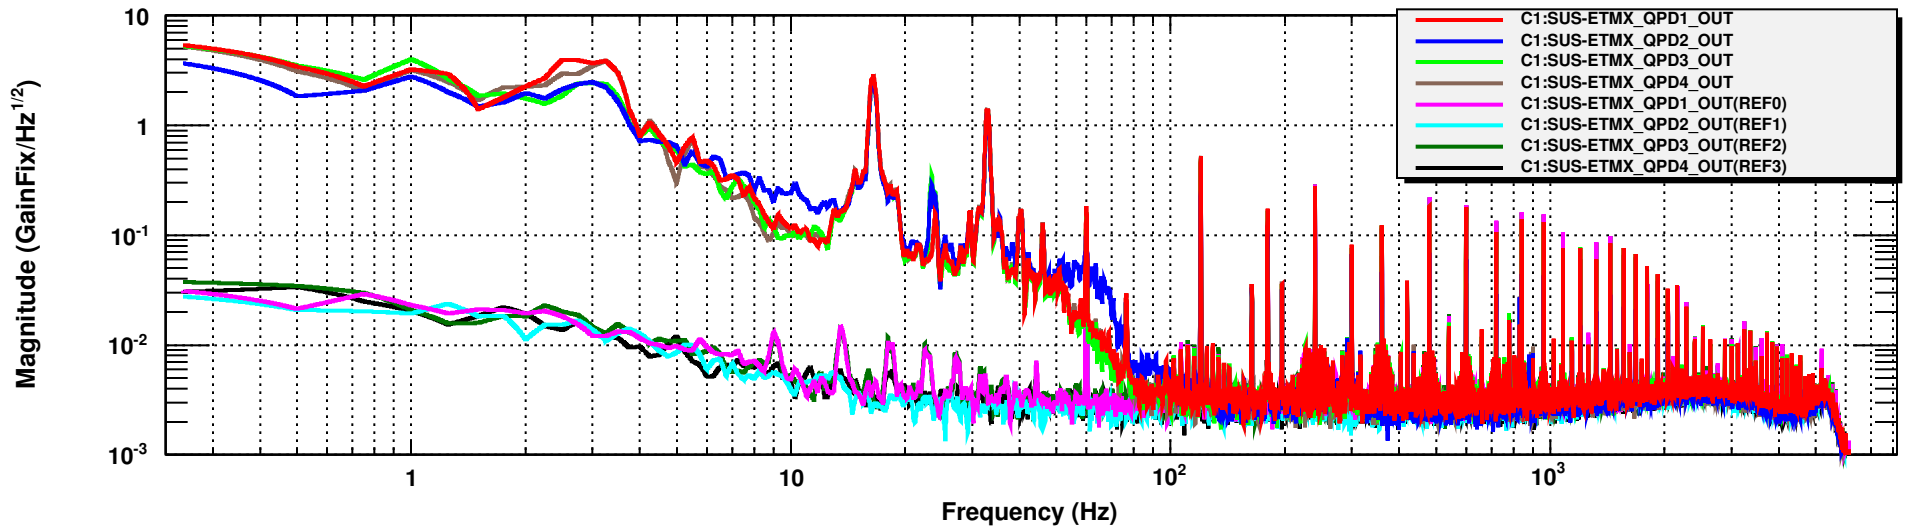

Yarm gets +16.8dB to match Xarm gain

*T0=13/12/2014 02:29:17

Avg=10/Bin=2L

BW=0.374994

Power spectrum

*T0=13/12/2014 02:29:17

Avg=10/Bin=2L

BW=0.374994