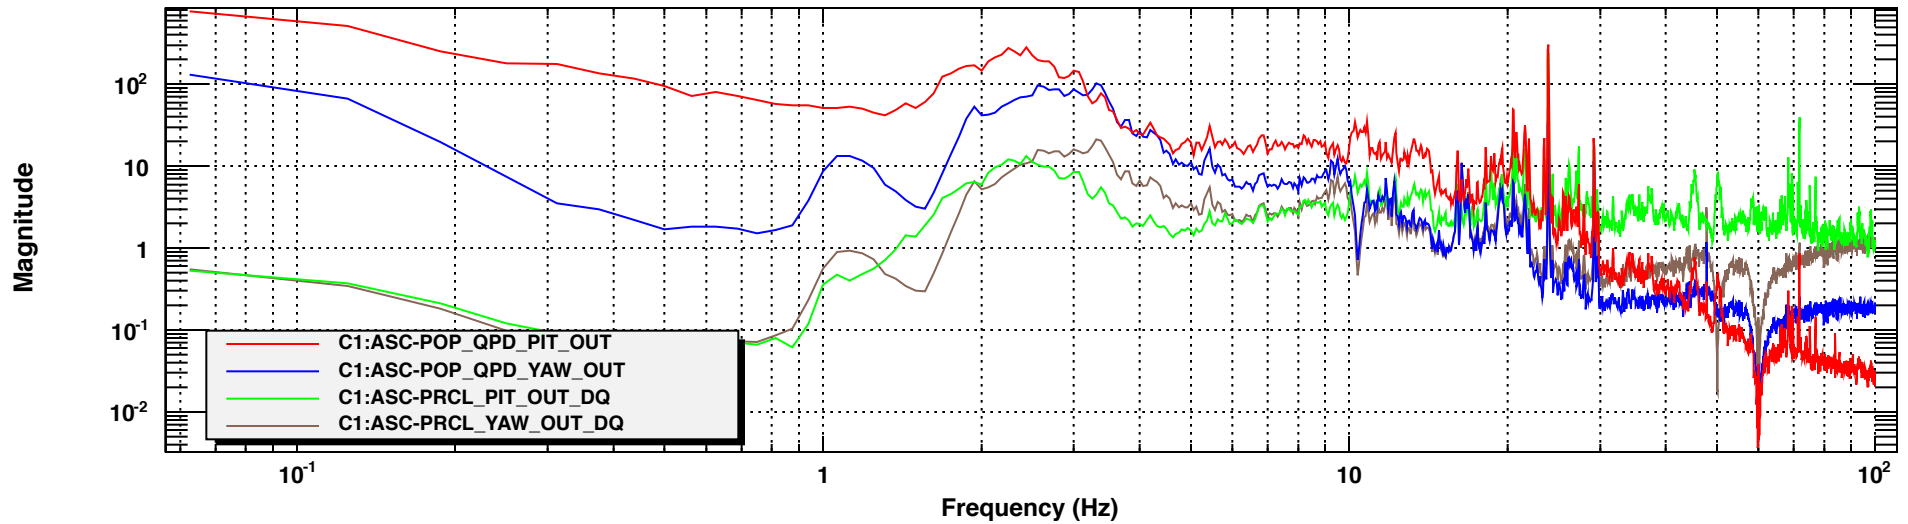

Power spectrum

T0=04/11/2014 01:01:34

Avg=30

BW=0.09375

Coherence

T0=04/11/2014 01:01:34

Avg=30

BW=0.09375