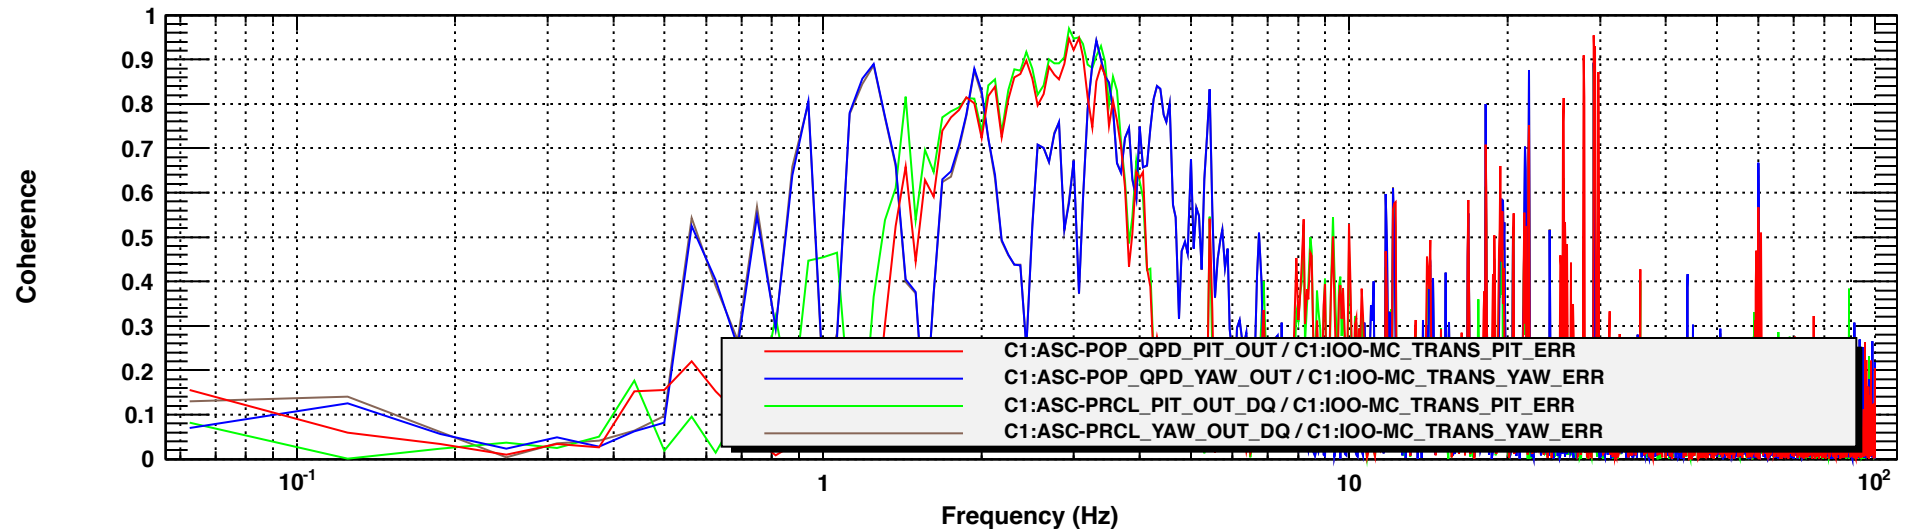

Power spectrum

T0=04/11/2014 01:01:34

Avg=30

BW=0.09375

Coherence

T0=04/11/2014 01:01:34

Avg=30

BW=0.09375