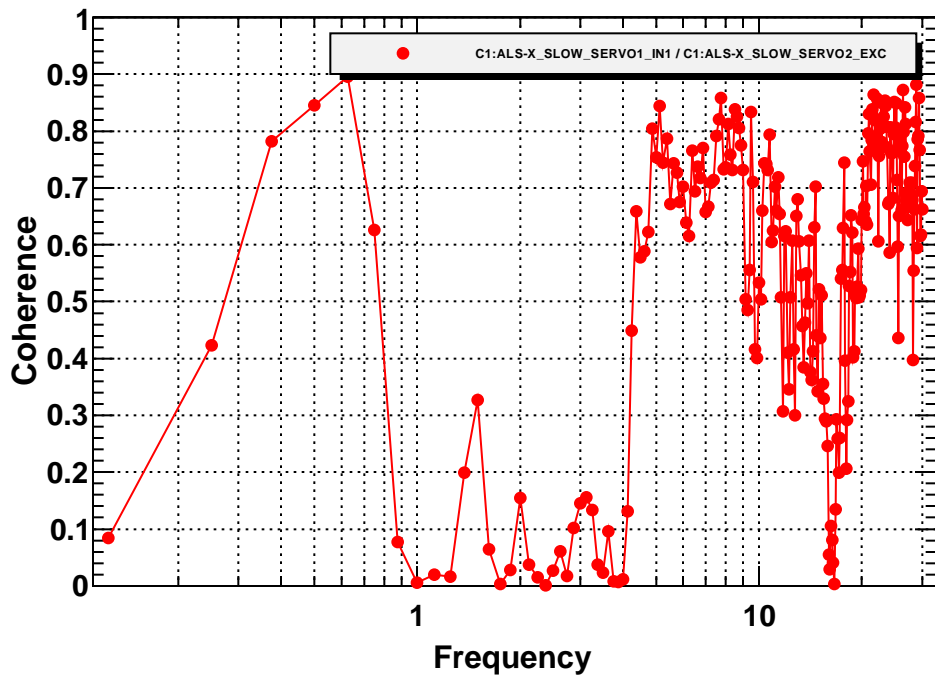

### Power spectrum

### Transfer function

### Coherence

T0=25/07/2014 00:33:23

Avg=21

BW=0.1875

### Transfer function

T0=25/07/2014 00:33:23

Avg=21

BW=0.1875

T0=25/07/2014 00:33:23

Avg=21

BW=0.1875