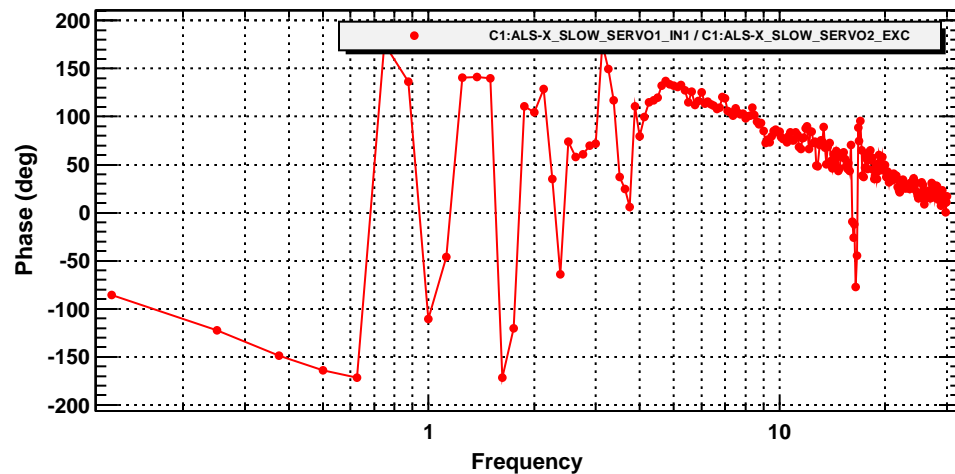

### Transfer function

### Coherence

T0=25/07/2014 00:33:23

Avg=21

BW=0.1875

### Transfer function

T0=25/07/2014 00:33:23

Avg=21

BW=0.1875

T0=25/07/2014 00:33:23

Avg=21

BW=0.1875