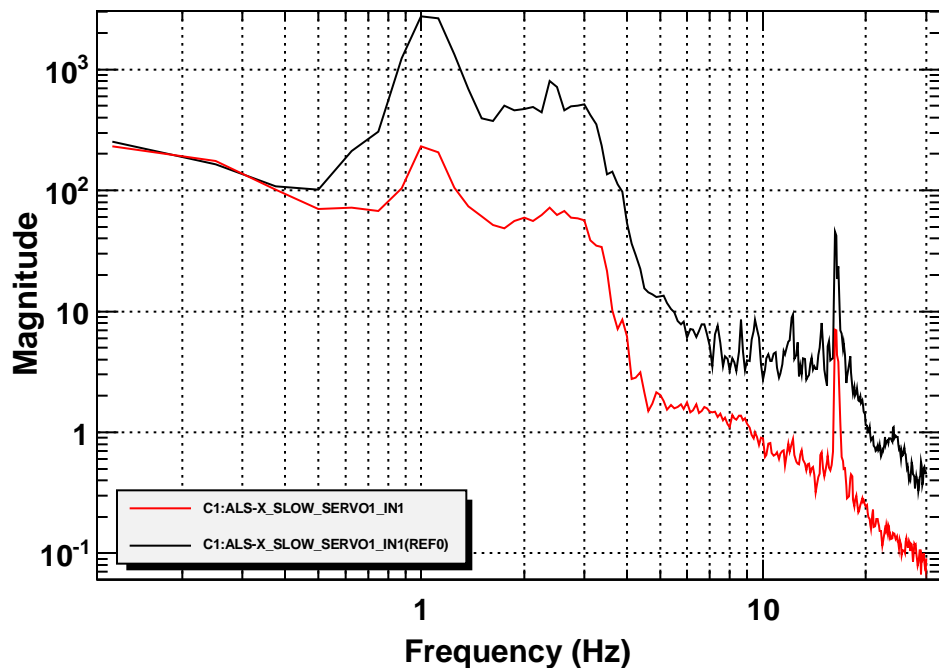

### Power spectrum

### Transfer function

### Coherence

T0=25/07/2014 00:33:23

Avg=21

BW=0.1875