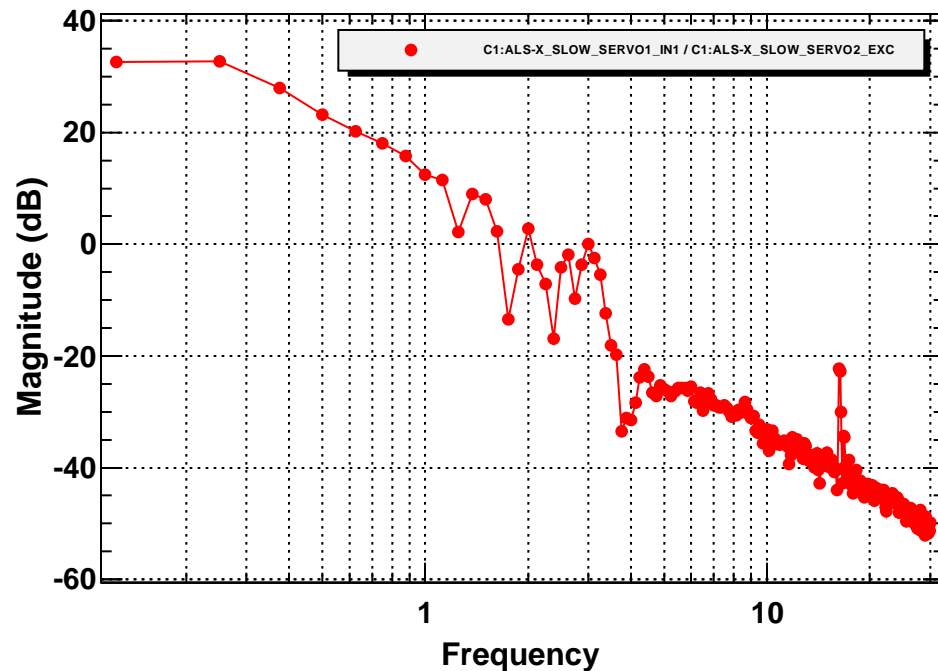

### Power spectrum

### Transfer function

### Coherence

T0=25/07/2014 00:33:23

Avg=21

BW=0.1875

### Transfer function

T0=25/07/2014 00:33:23

Avg=21

BW=0.1875

T0=25/07/2014 00:33:23

Avg=21

BW=0.1875