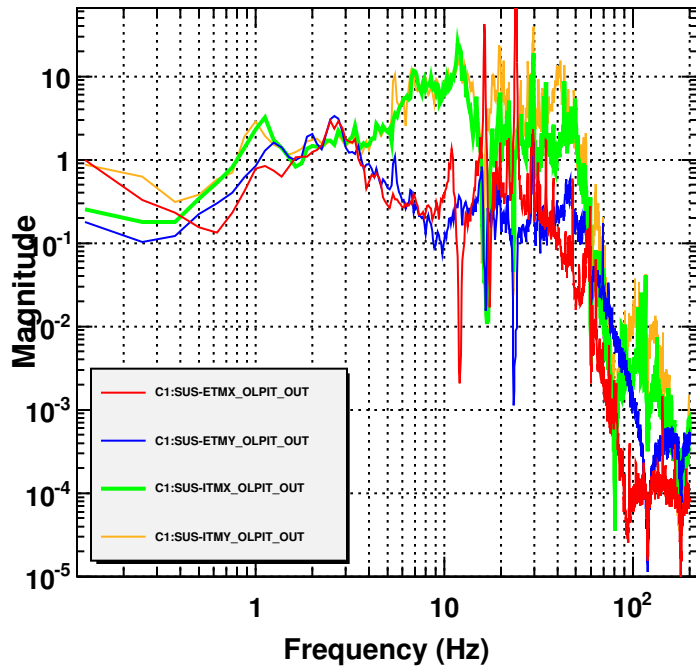

OpLev Feeeedbacks

Amplitude spectra of Yaw Feedbacks