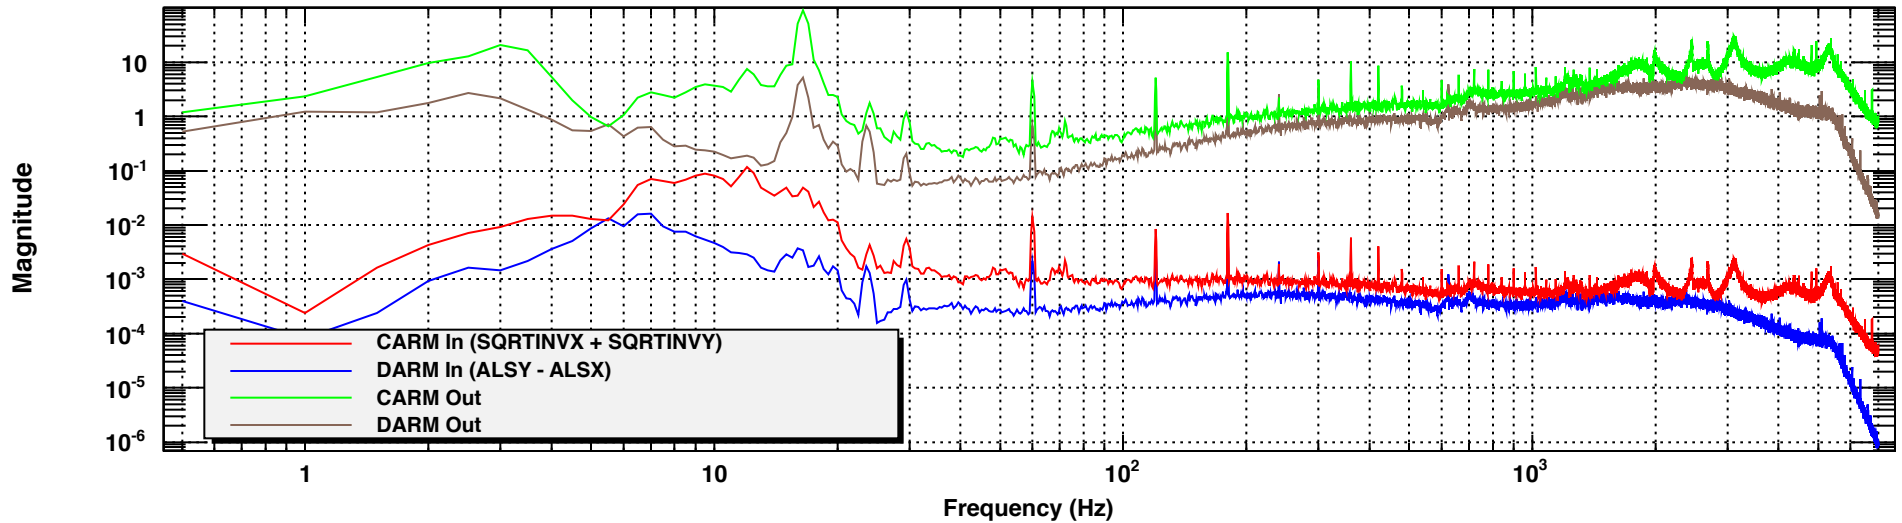

Power spectrum

T0=10/04/2014 05:55:15

Avg=25

BW=0.749994

Coherence

T0=10/04/2014 05:55:15

Avg=25

BW=0.749994