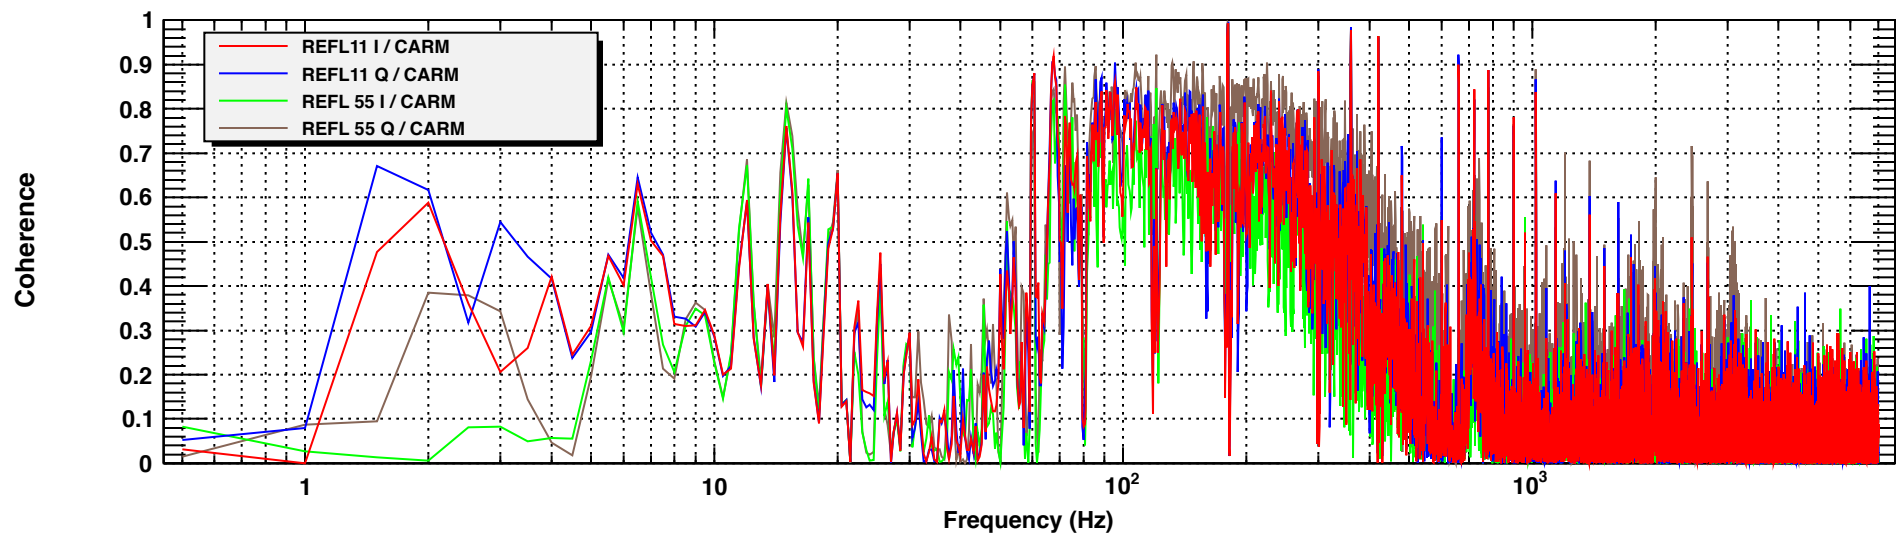

Power spectrum

T0=10/04/2014 05:55:15

Avg=25

BW=0.749994

Coherence

T0=10/04/2014 05:55:15

Avg=25

BW=0.749994