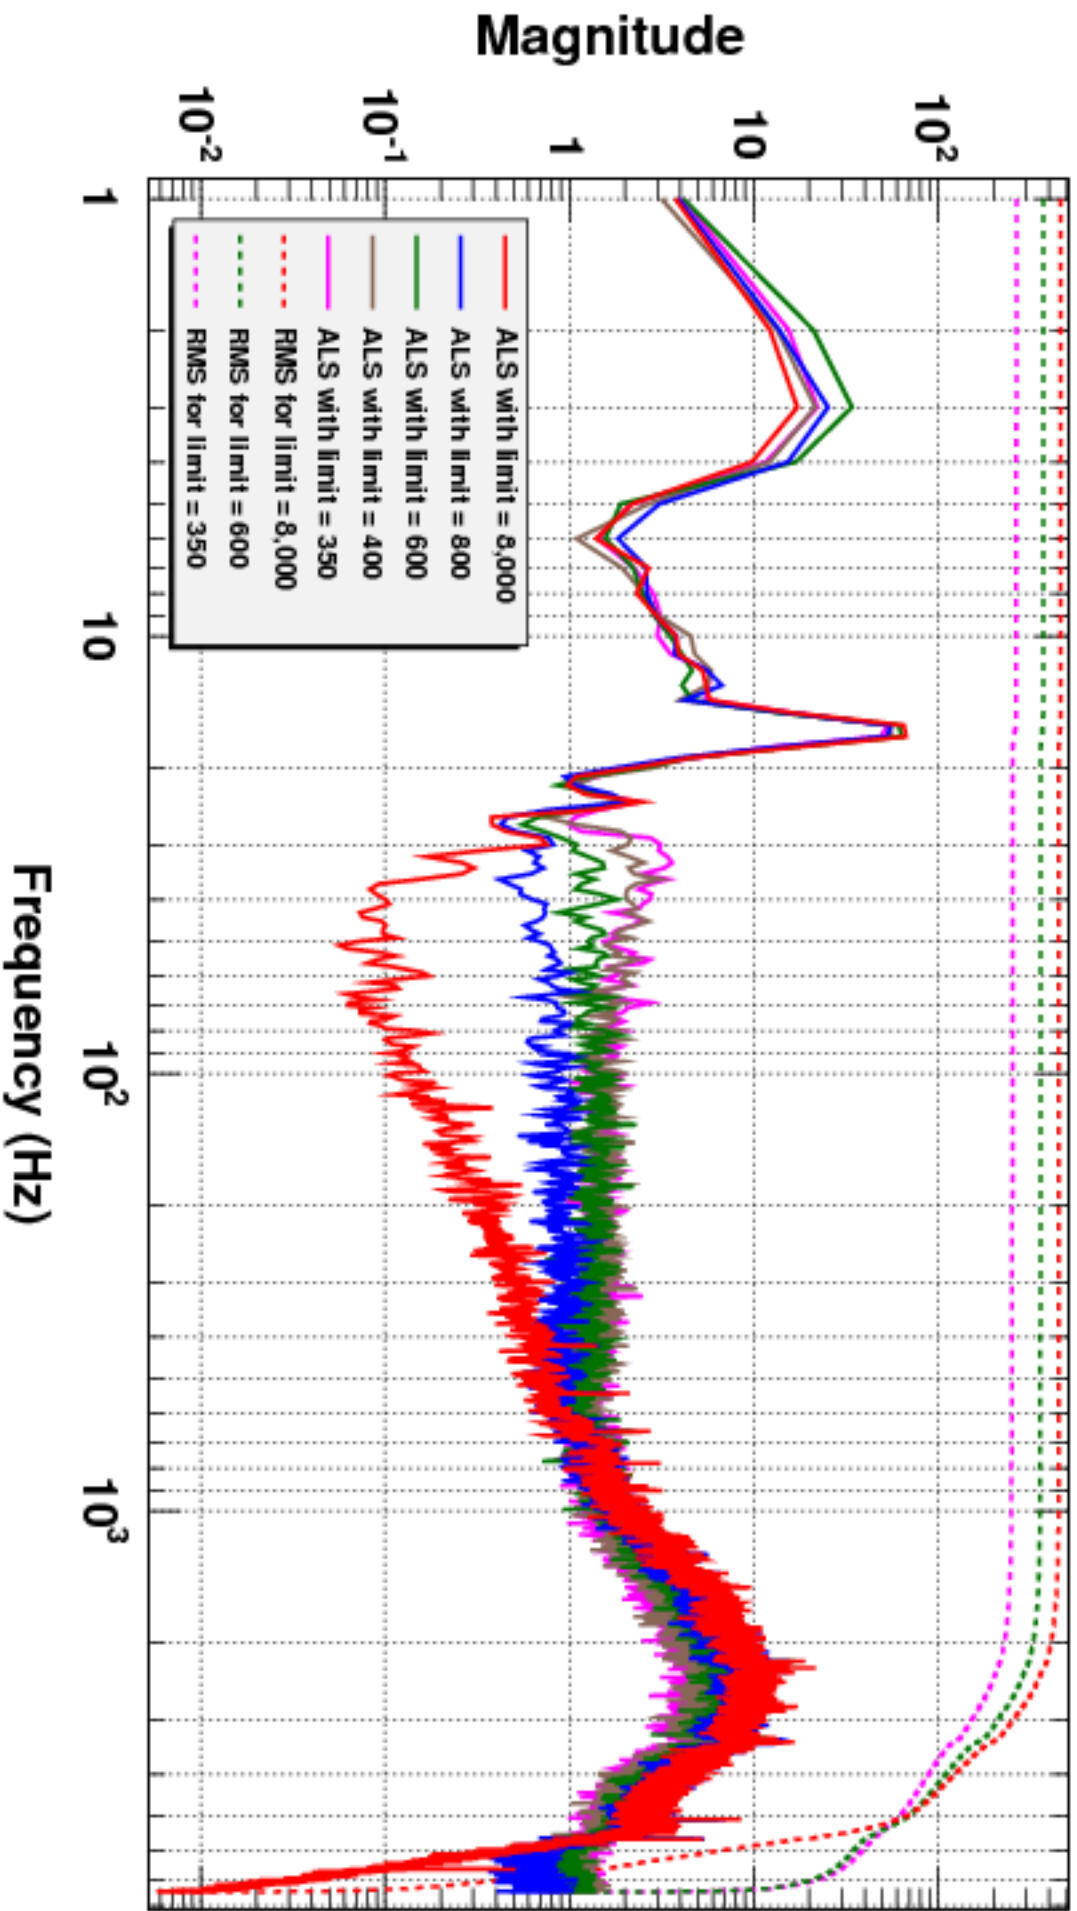

XARM\_OUT control signal, ALS, different actuation limits

\*T0=13/03/2014 07:55:35

Avg=10

BW=1.49999