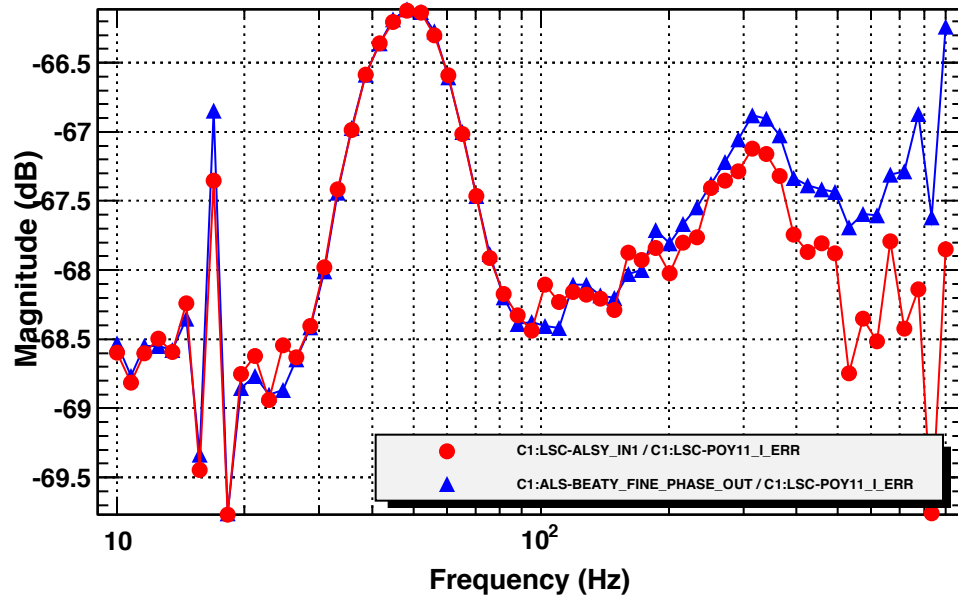

### Transfer function

T0=19/02/2014 00:43:52.020019

Avg=61

### Coherence function

T0=19/02/2014 00:43:52.020019

Avg=61