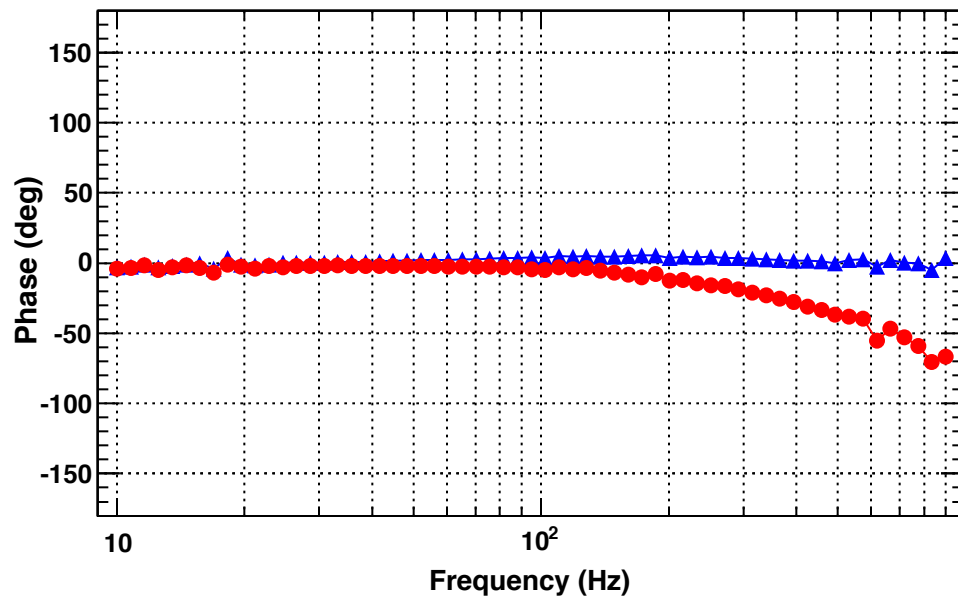

### Transfer function

T0=19/02/2014 00:43:52.020019

Avg=61

### Coherence function

T0=19/02/2014 00:43:52.020019

Avg=61