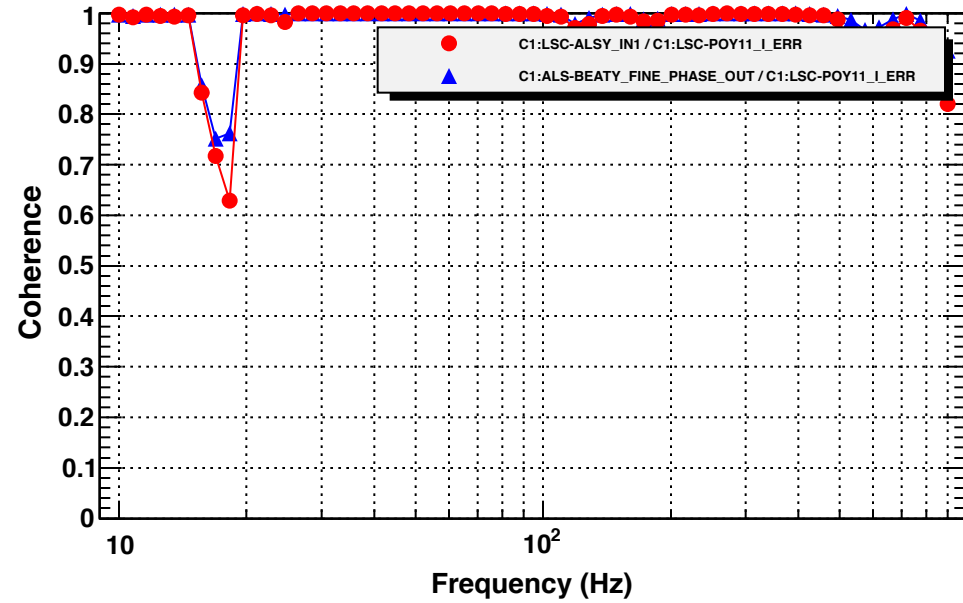

### Transfer function

T0=19/02/2014 00:43:52.020019

Avg=61

### Coherence function

T0=19/02/2014 00:43:52.020019

Avg=61