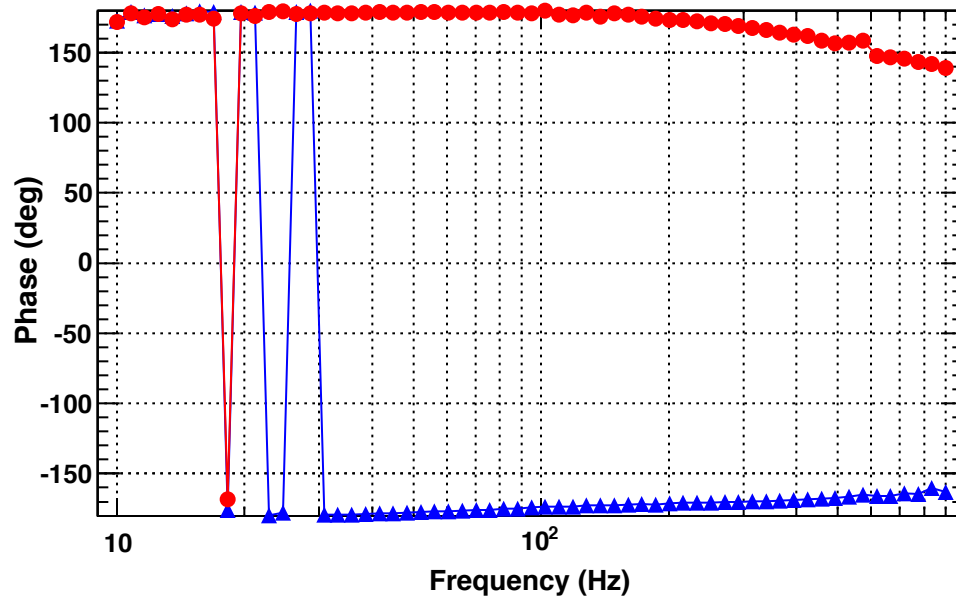

### Transfer function

T0=19/02/2014 00:33:48.020019

Avg=61

### Coherence function

T0=19/02/2014 00:33:48.020019

Avg=61