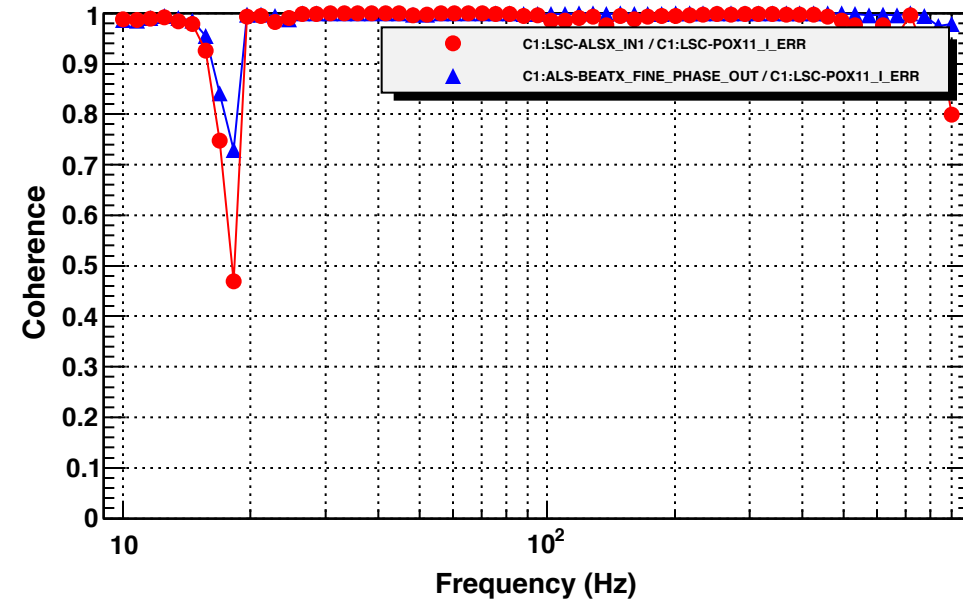

### Transfer function

T0=19/02/2014 00:33:48.020019

Avg=61

### Coherence function

T0=19/02/2014 00:33:48.020019

Avg=61