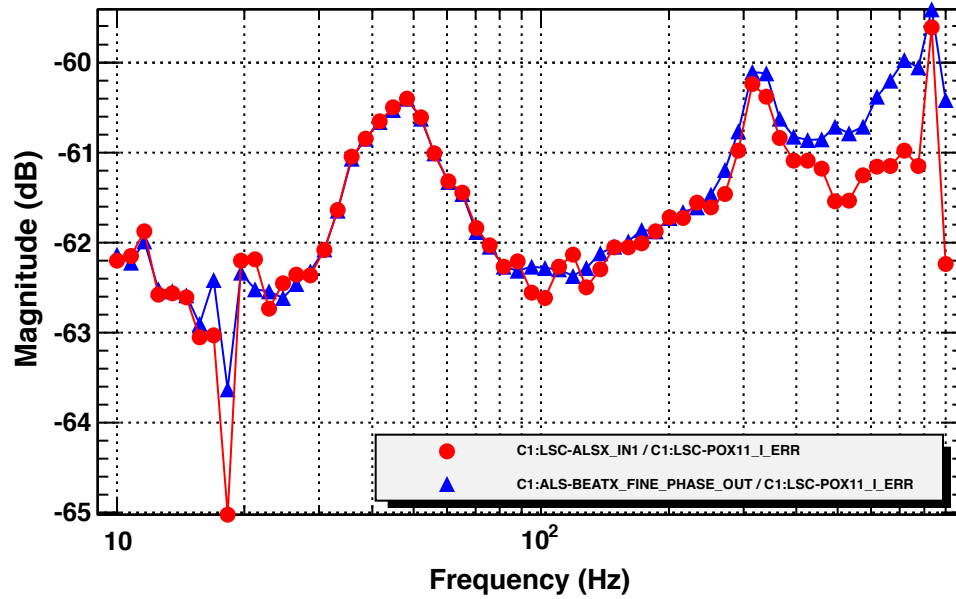

### Transfer function

T0=19/02/2014 00:33:48.020019

Avg=61

### Coherence function

T0=19/02/2014 00:33:48.020019

Avg=61