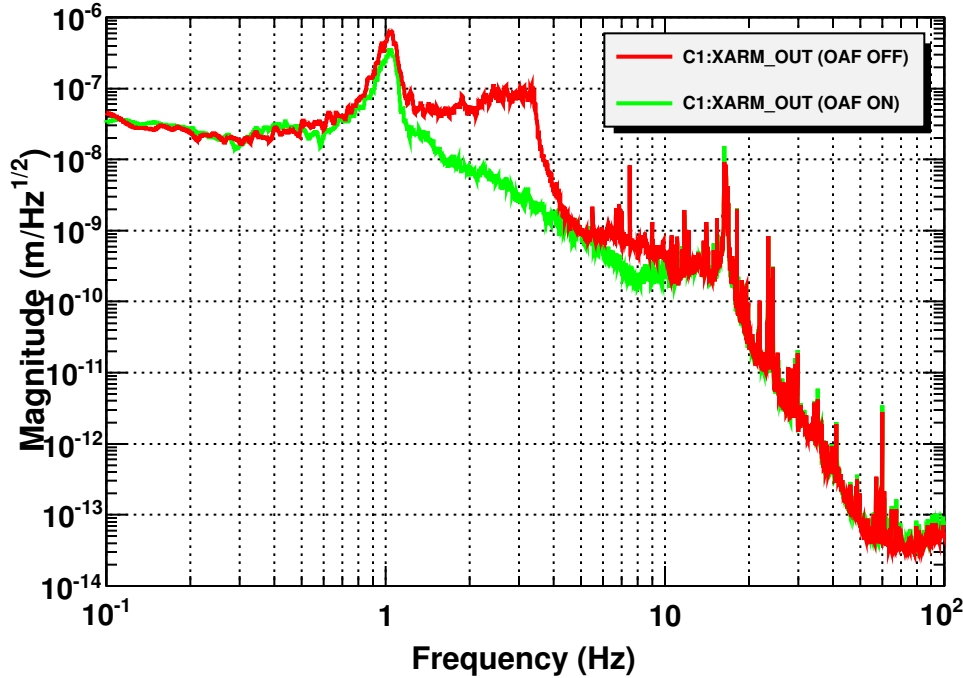

Power spectrum

Power spectrum

Power spectrum

Coherence

*T0=04/12/2012 04:10:30 *Avg=1/Bin=2L BW=0.0117178

*T0=04/12/2012 04:10:30 *Avg=1/Bin=4L BW=0.0117178