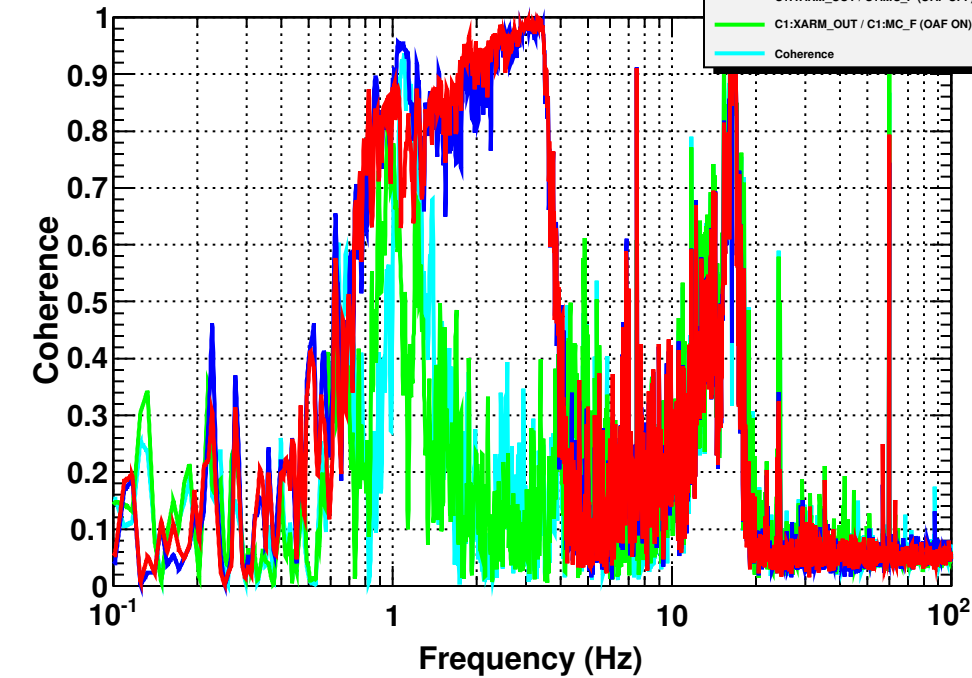

Power spectrum

Power spectrum

Power spectrum

Coherence

*T0=04/12/2012 04:10:30 *Avg=1/Bin=2L BW=0.0117178

*T0=04/12/2012 04:10:30 *Avg=1/Bin=4L BW=0.0117178