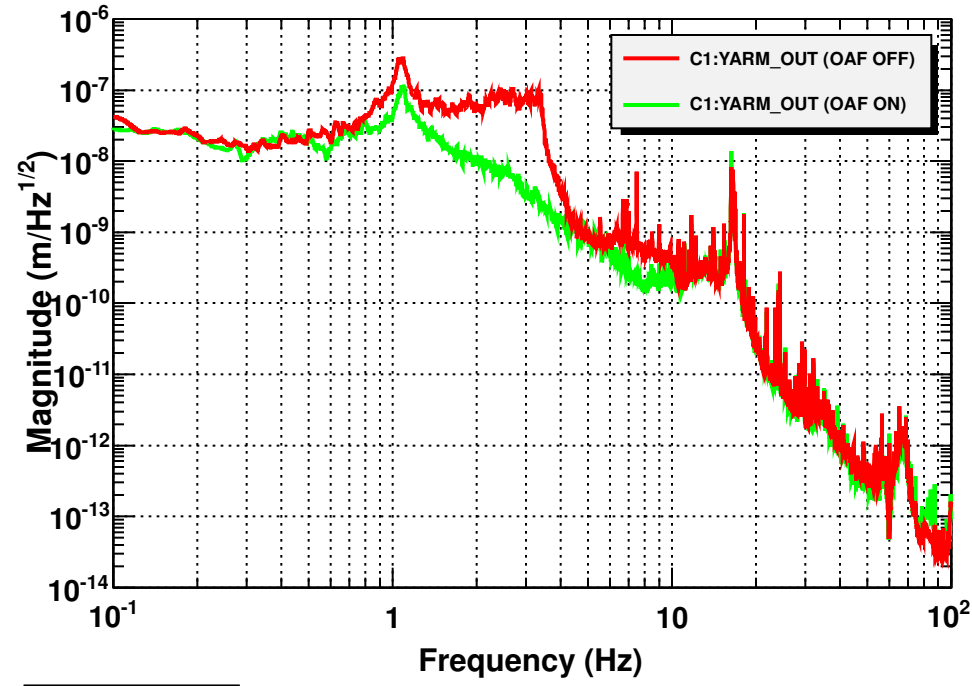

Power spectrum

Power spectrum

Power spectrum

Coherence

*T0=04/12/2012 04:10:30 *Avg=1/Bin=2L BW=0.0117178

*T0=04/12/2012 04:10:30 *Avg=1/Bin=4L BW=0.0117178