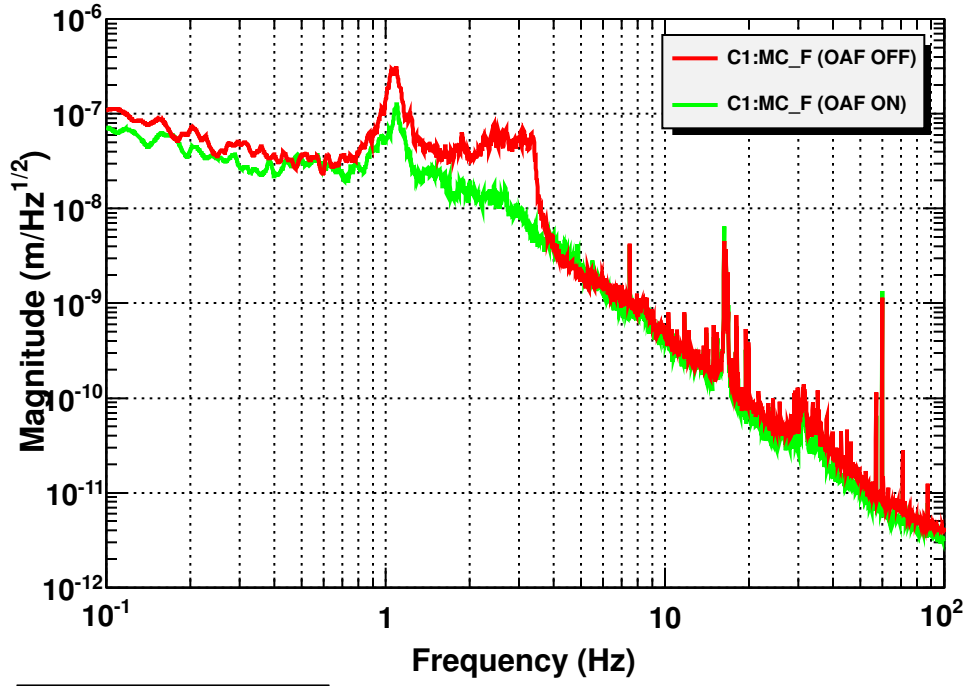

Power spectrum

Power spectrum

Power spectrum

Coherence

*T0=04/12/2012 04:10:30 *Avg=1/Bin=2L BW=0.0117178

*T0=04/12/2012 04:10:30 *Avg=1/Bin=4L BW=0.0117178