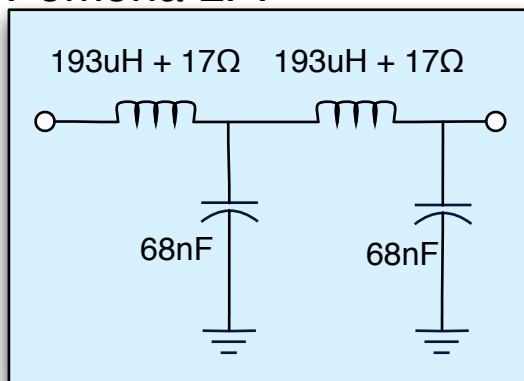

Beam Tube

X-Arm End Table

Green Electronics Rack

Pomona LPF

Pomona Summing Node